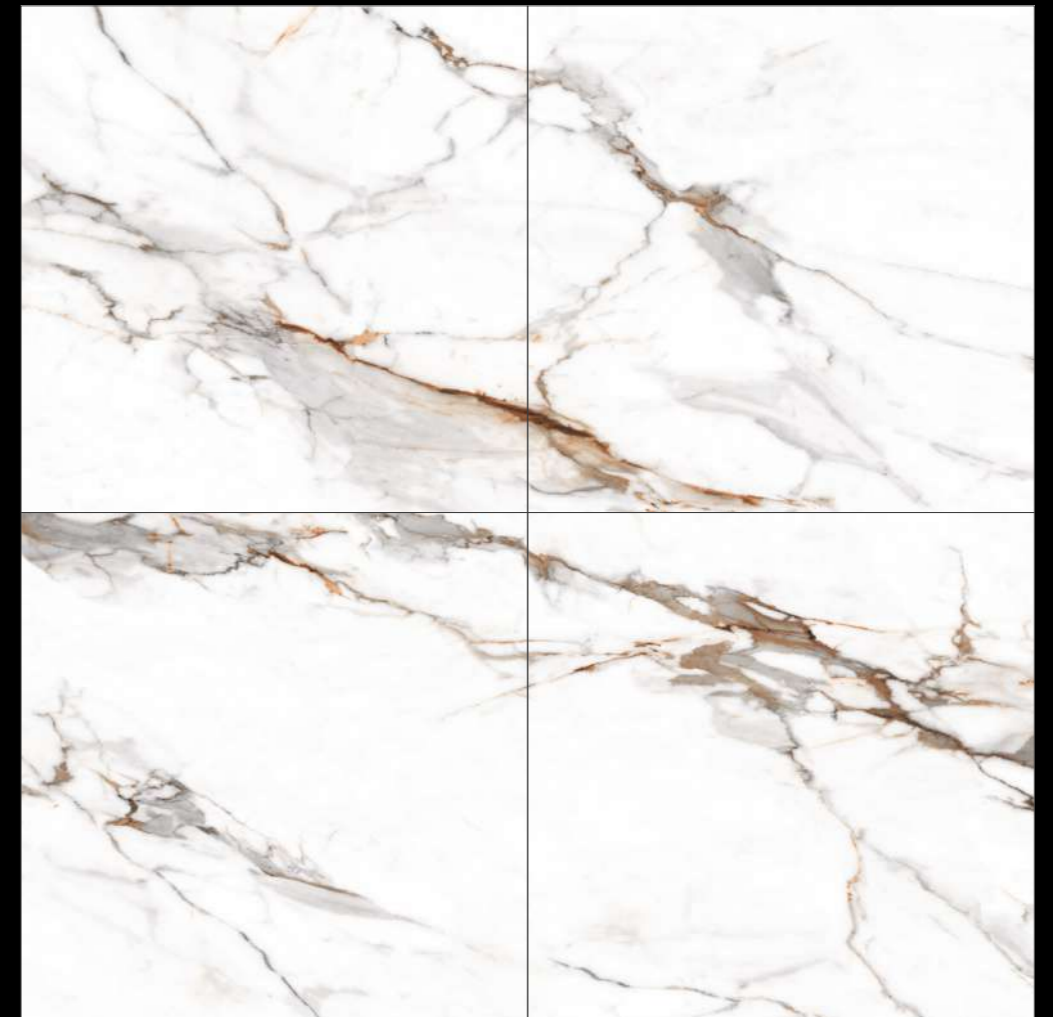

Marvelance
SERIES

Design
Flack Statuario

FINISH
GLOSSY
RANDOM
06

**600X
600MM**