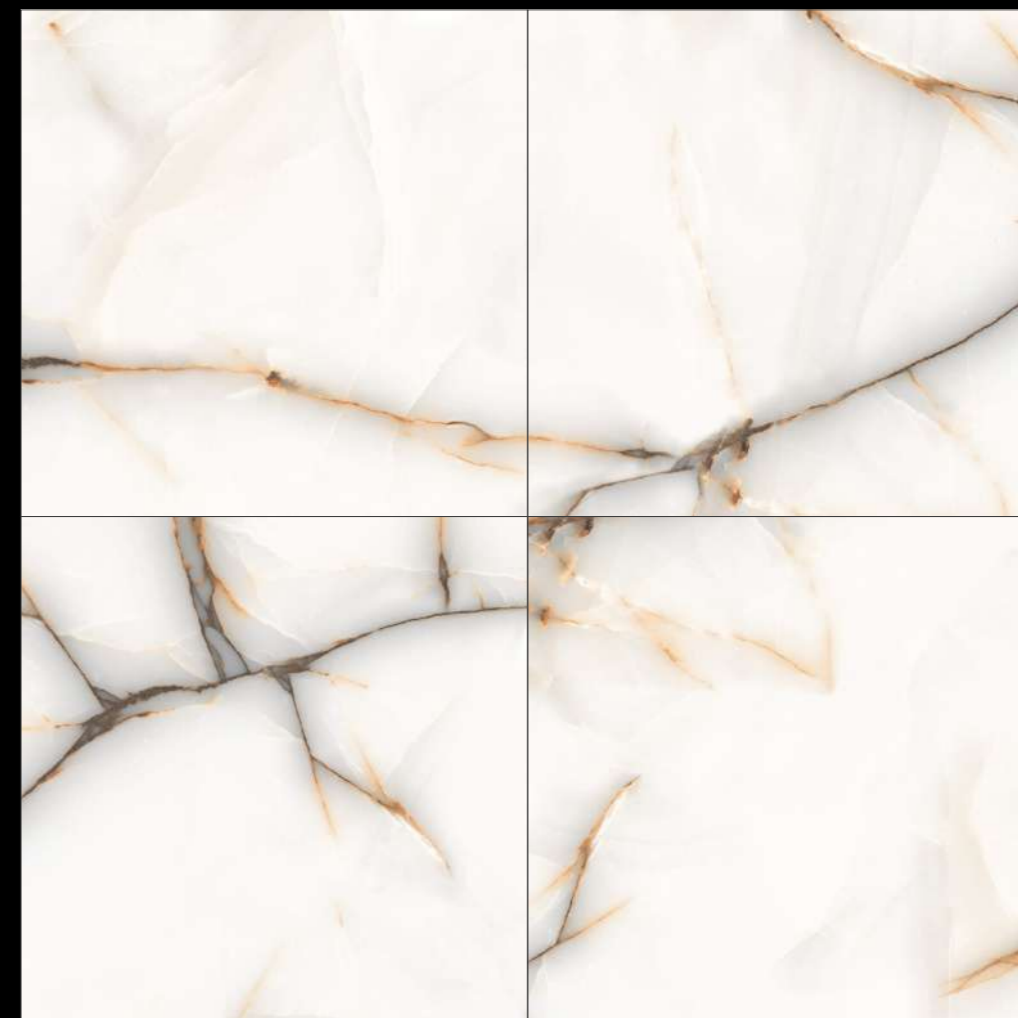

Marvelance
SERIES

Design
Glid Onyx

FINISH
GLOSSY
RANDOM
08

**600X
600MM**