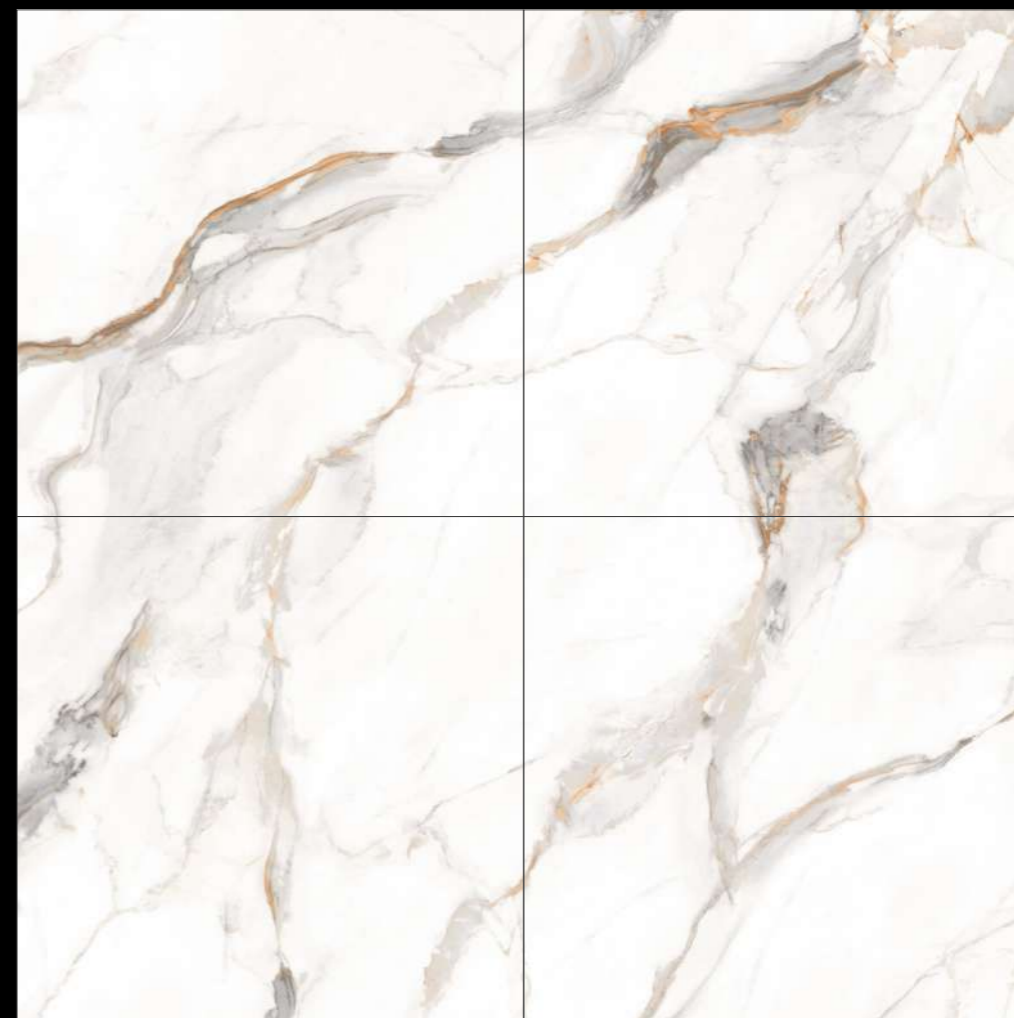

Marvelance

SERIES

Design
Europa White

FINISH
GLOSSY
RANDOM
08

**600X
600MM**

Marvelance

SERIES

Design
Fanta Statuario