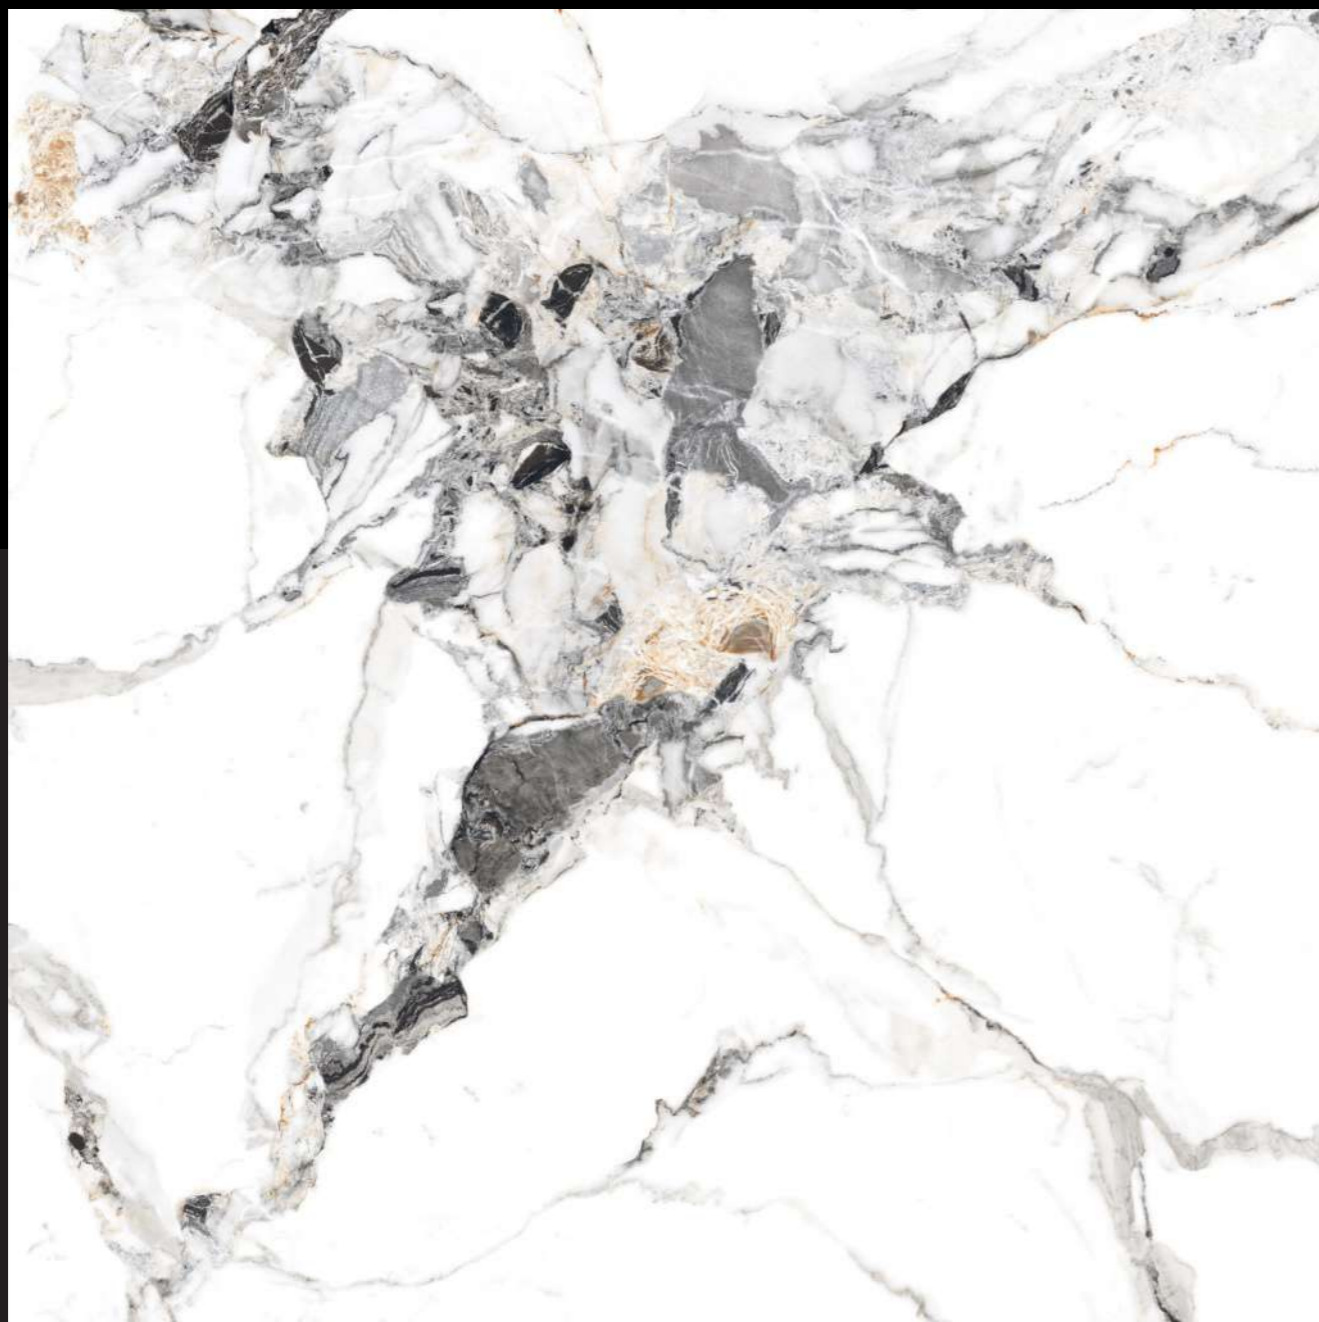

RANDOM
06

600X
600MM

LORIUS CARARA

Marvelance

SERIES

Design
Lorius Carara

FINISH
GLOSSY
RANDOM
06

**600X
600MM**