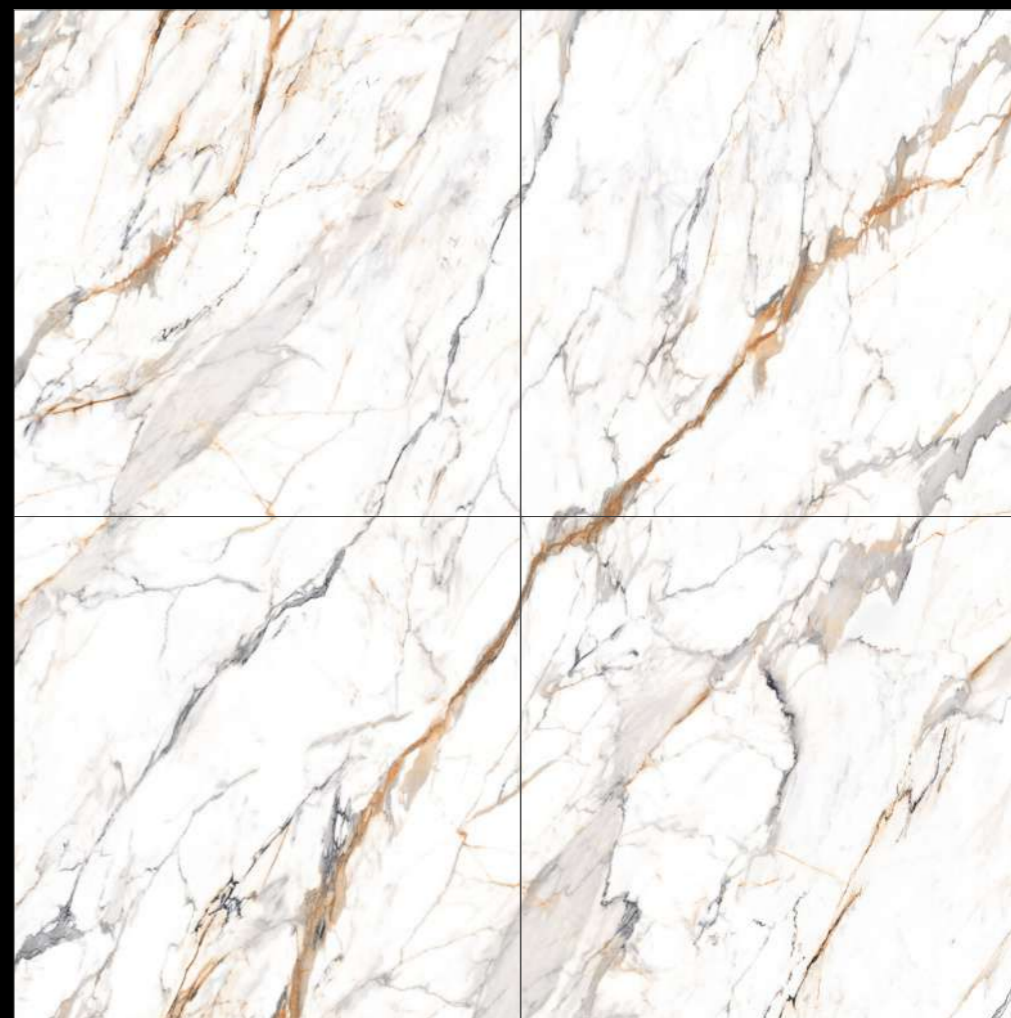

Marvelance
SERIES

Design
Satvario Adge

FINISH
GLOSSY
RANDOM
04

600X
600MM

Marvelance
SERIES

Design
Scanbio White

FINISH
GLOSSY
RANDOM
04

**600X
600MM**