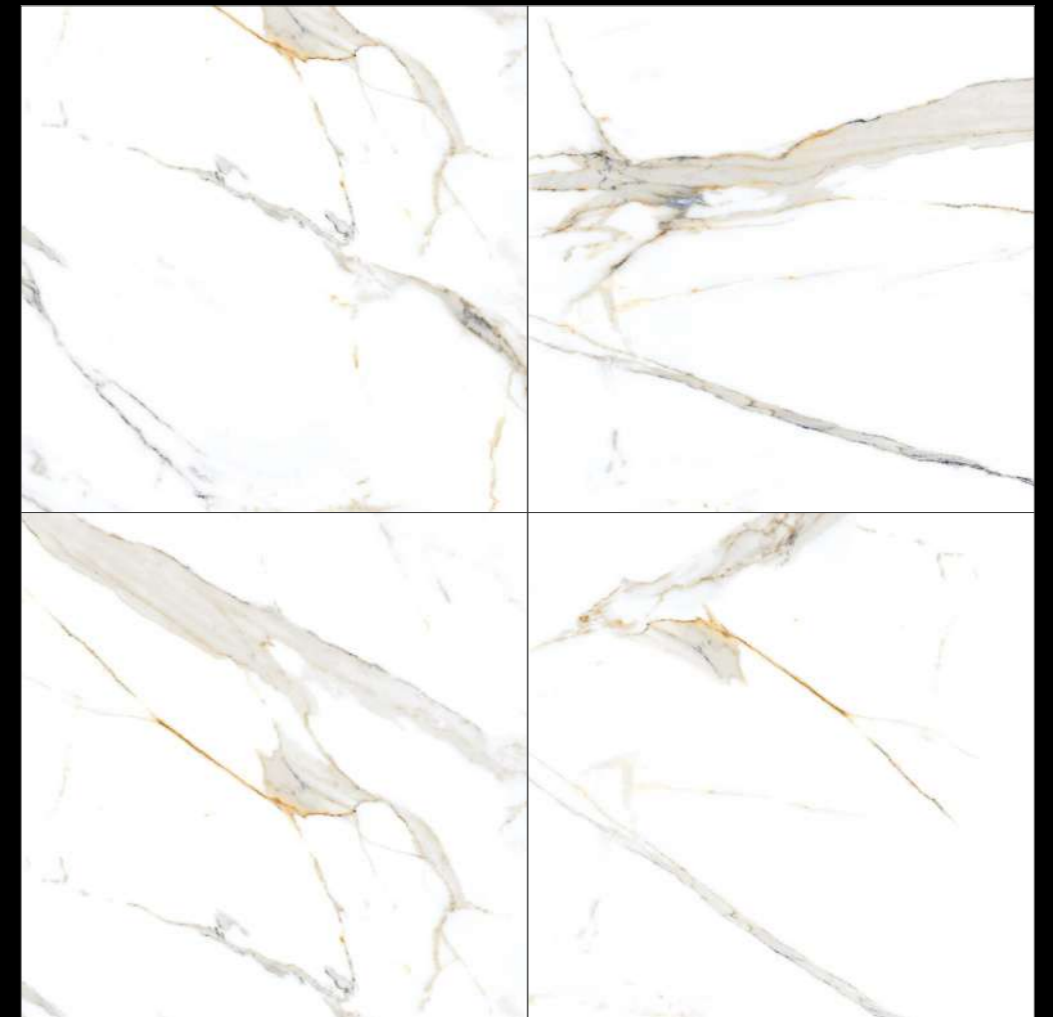

Marvelance

SERIES

Design
Apia Orange

FINISH
GLOSSY
RANDOM
06

**600X
600MM**