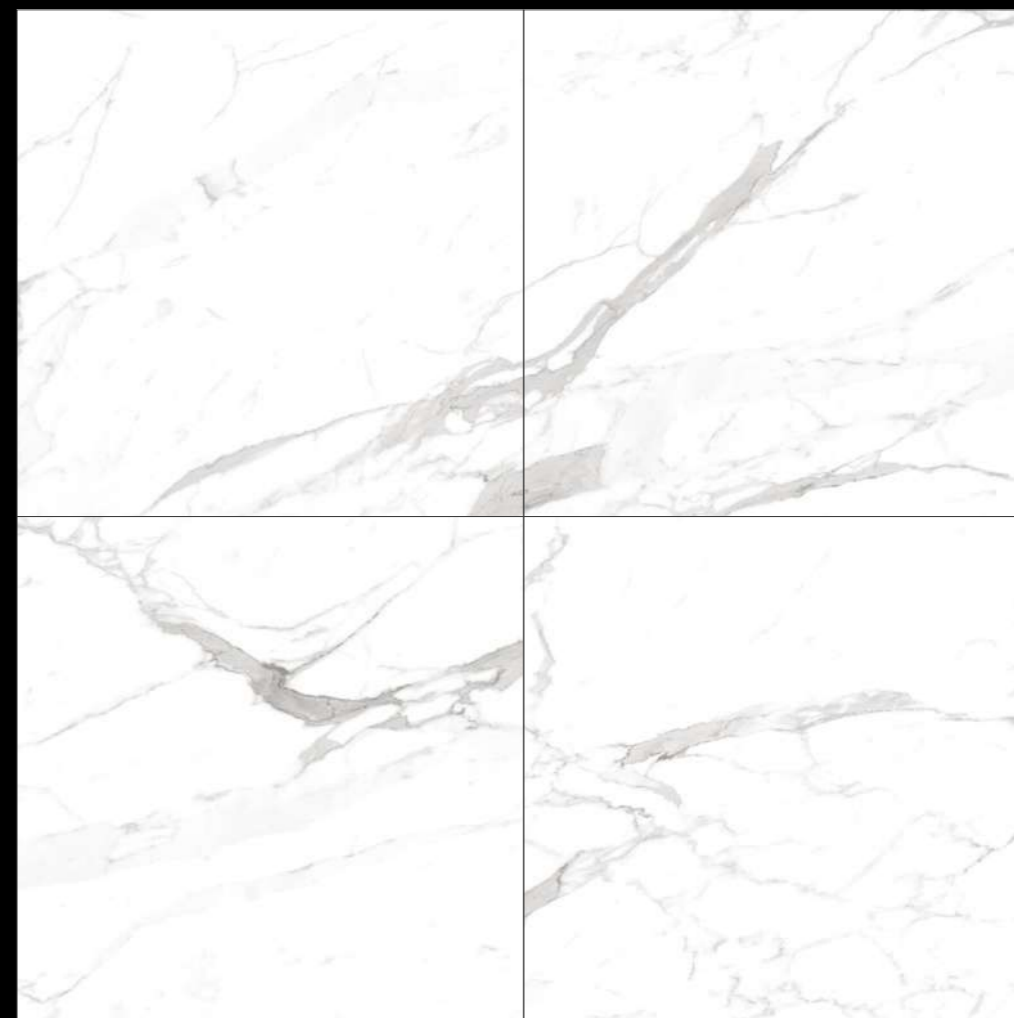

Marvelance

SERIES

Design

Marmetta White

FINISH
GLOSSY

RANDOM
04

600X
600MM