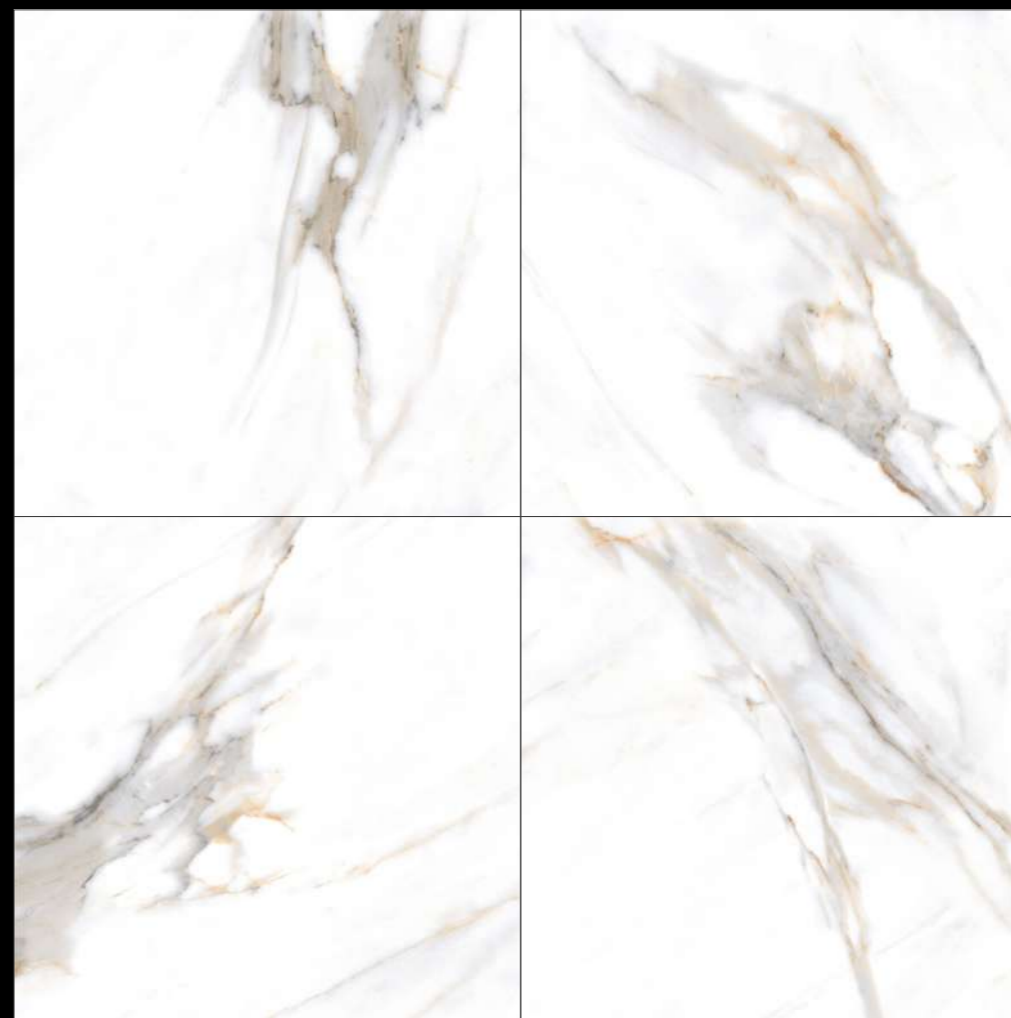

Marvelance

SERIES

Design

Plazolana Carara

FINISH
GLOSSY

RANDOM
06

600X
600MM