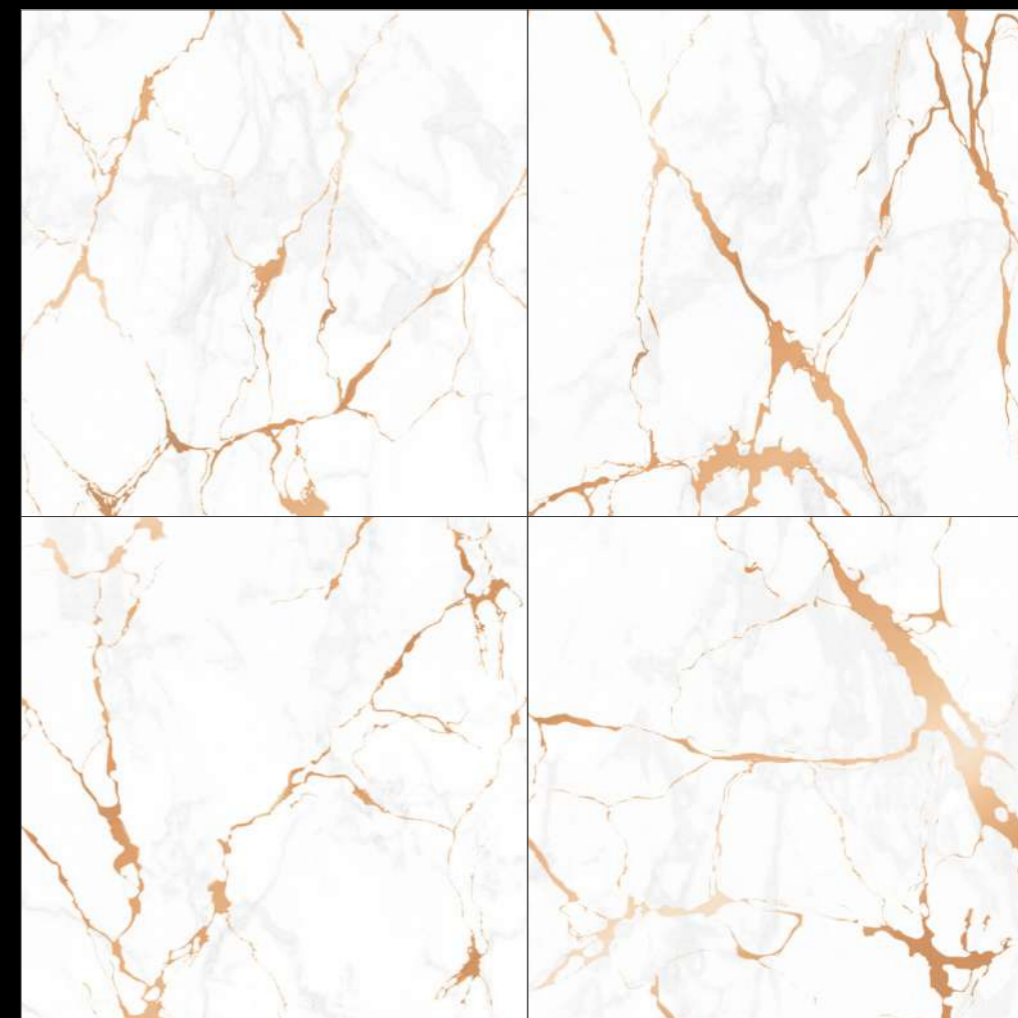

Marvelance

SERIES

Design

Golden Statuario

FINISH
GLOSSY

RANDOM
08

600X
600MM