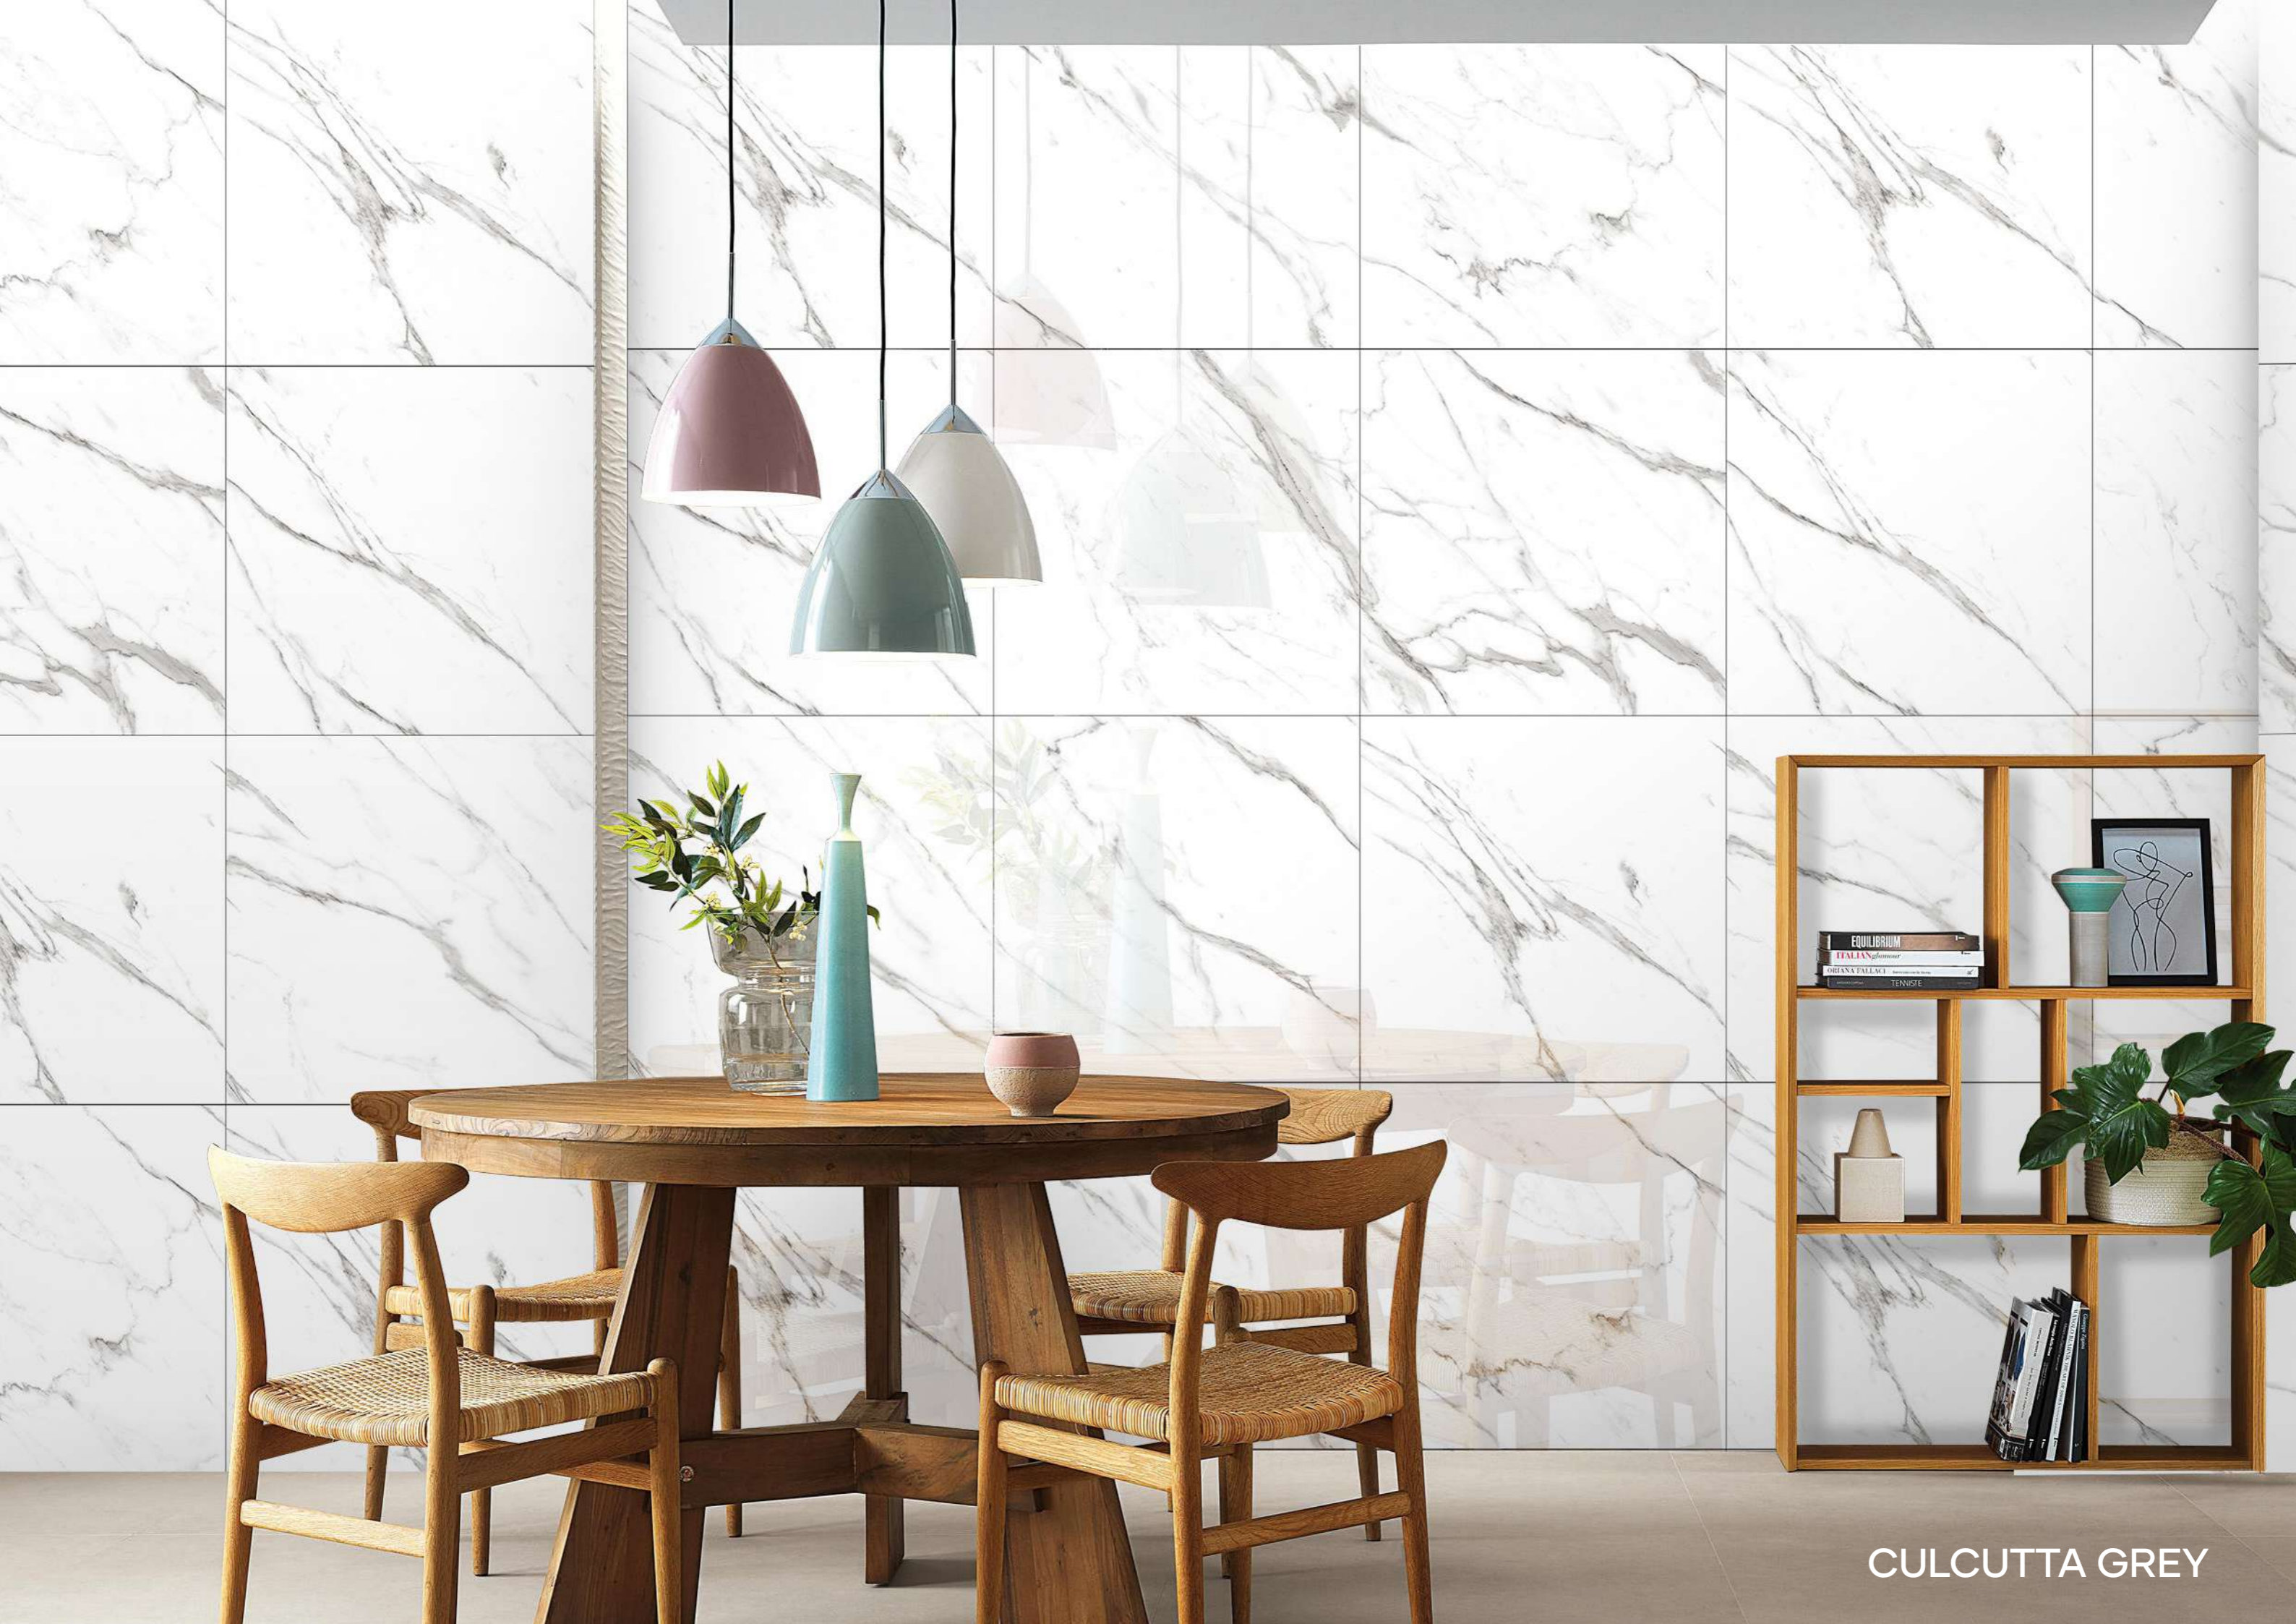

CULCUTTA GREY