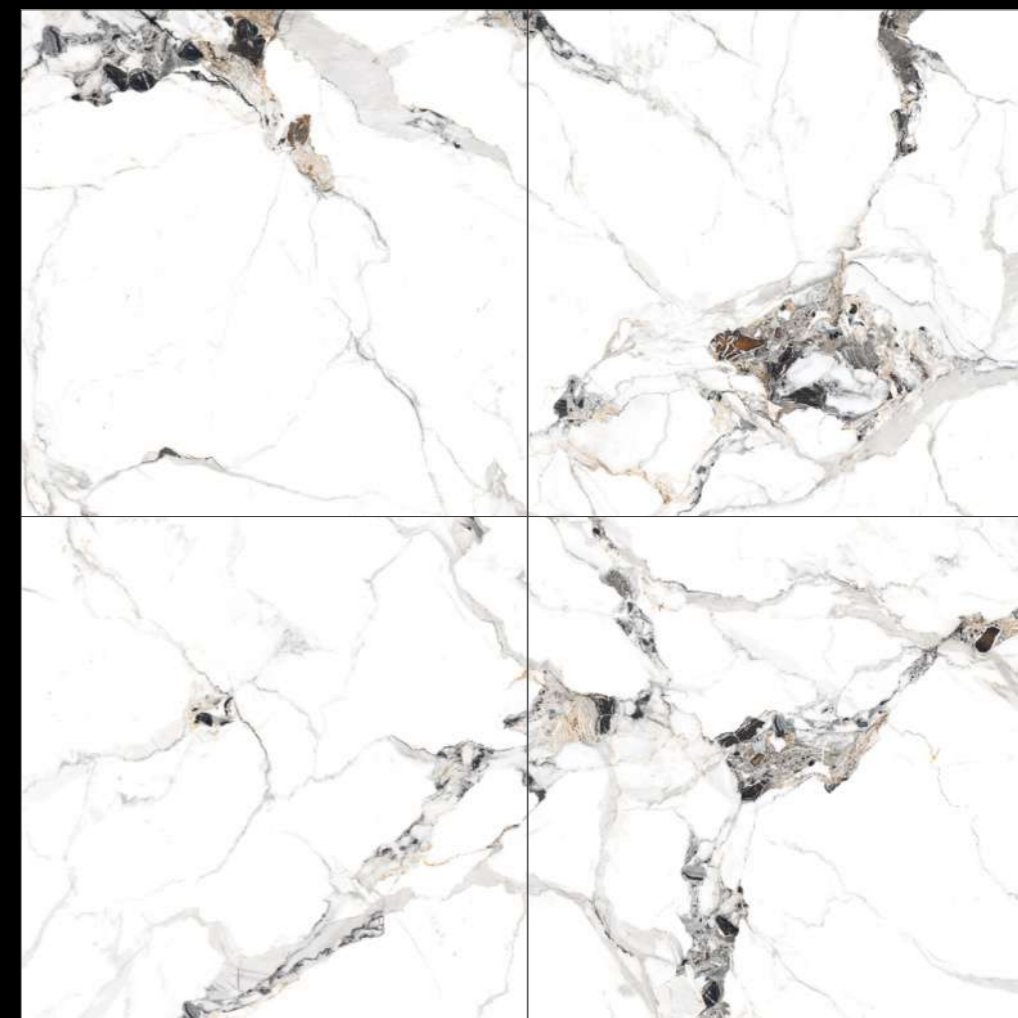

RANDOM
06

600X
600MM

LORIUS CARARA

Marvelance

SERIES

Design
Lorius Carara

FINISH
GLOSSY
RANDOM
06

**600X
600MM**