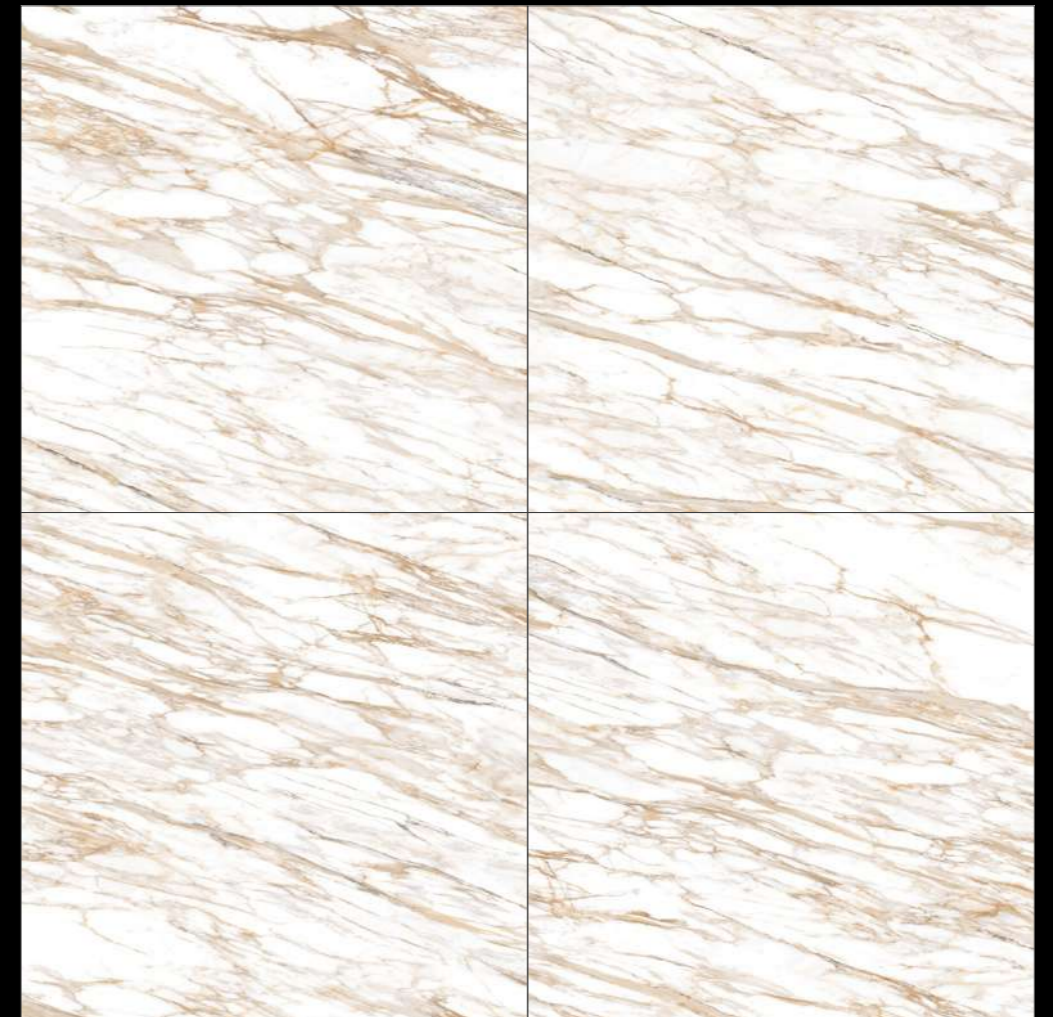

Marvelance

SERIES

Design
Hore Statuario

FINISH
GLOSSY
RANDOM
04

**600X
600MM**