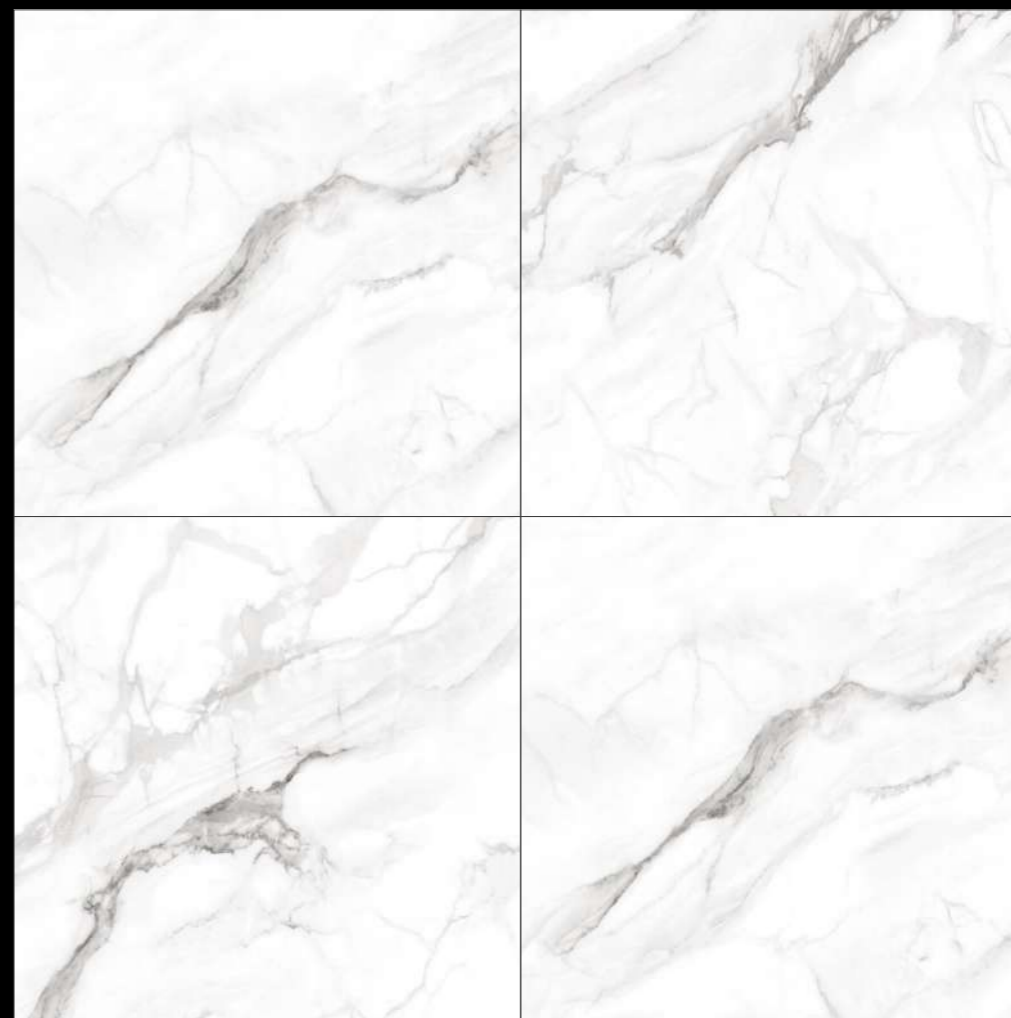

Marvelance

SERIES

Design
Potrofino

FINISH
GLOSSY
RANDOM
04

**600X
600MM**

Marvelance

SERIES

Design
Punto White