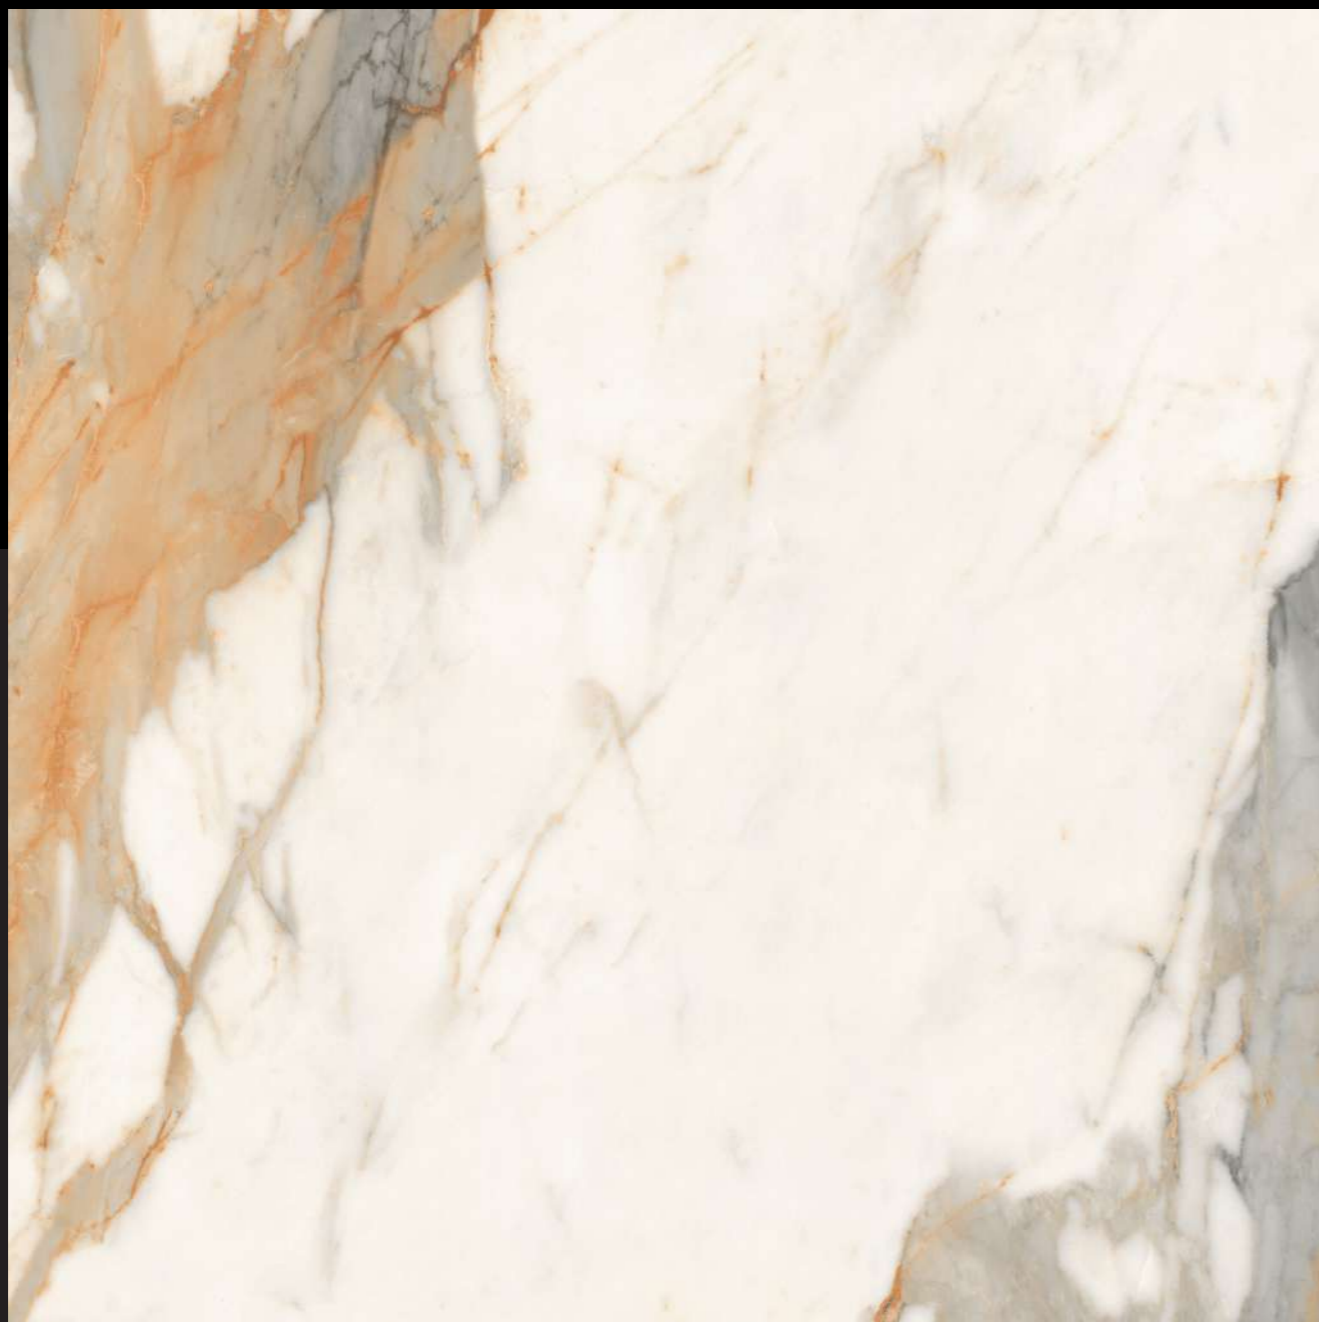

Marvelance

SERIES

Design
Colf Satatuario

FINISH
GLOSSY
RANDOM
06

**600X
600MM**