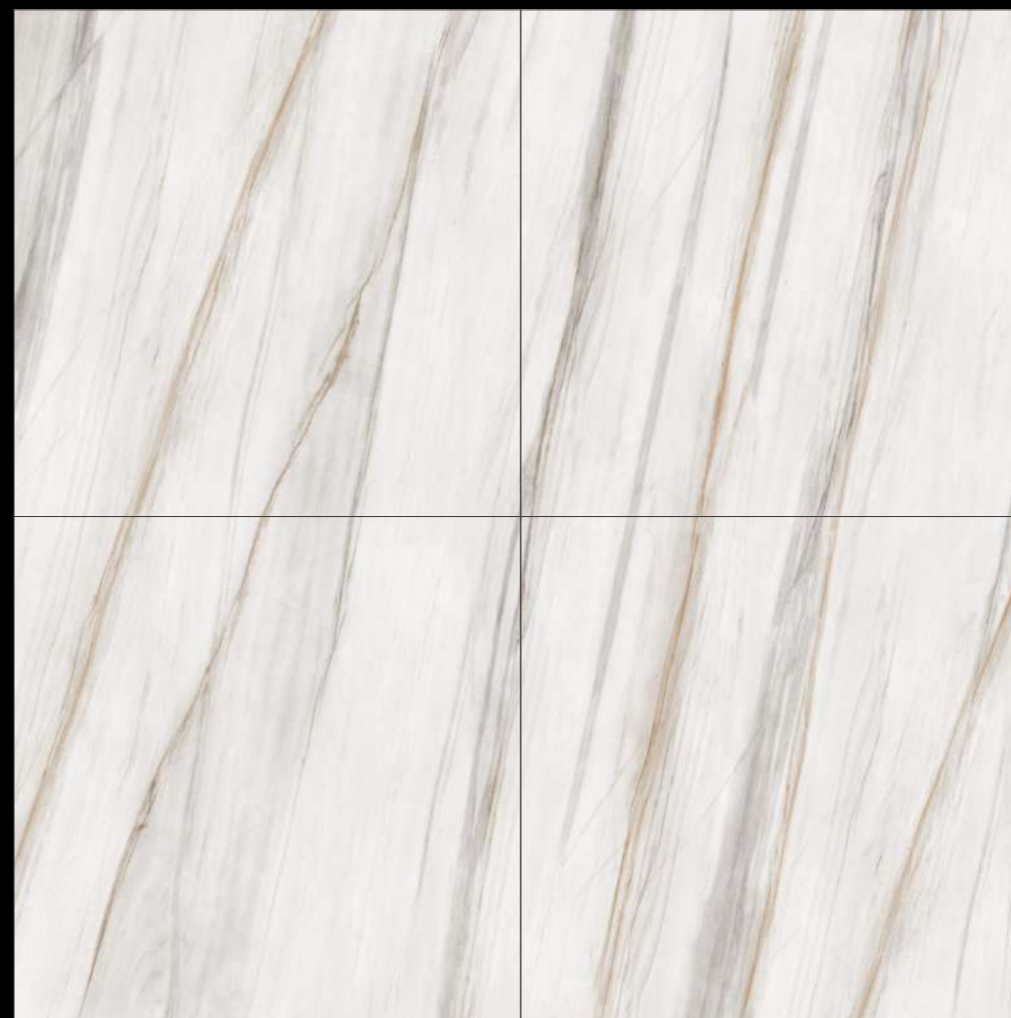

**600X
600MM**

Marvelance
SERIES

Design
Rojo Statuario

FINISH
GLOSSY

RANDOM
12

**600X
600MM**

Marvelance
SERIES

Design
Rollenze White