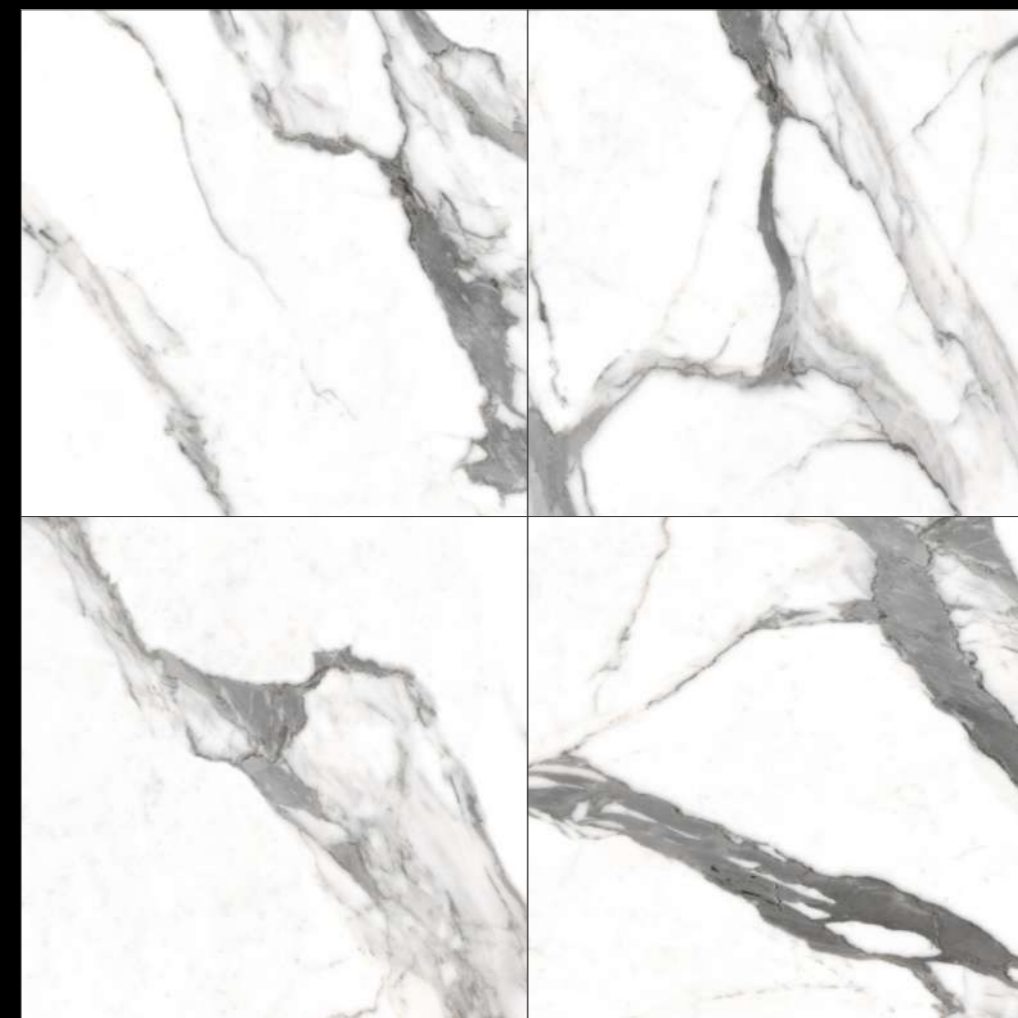

Marvelance

SERIES

Design

Attica Statuario

FINISH
GLOSSY

RANDOM
08

600X
600MM