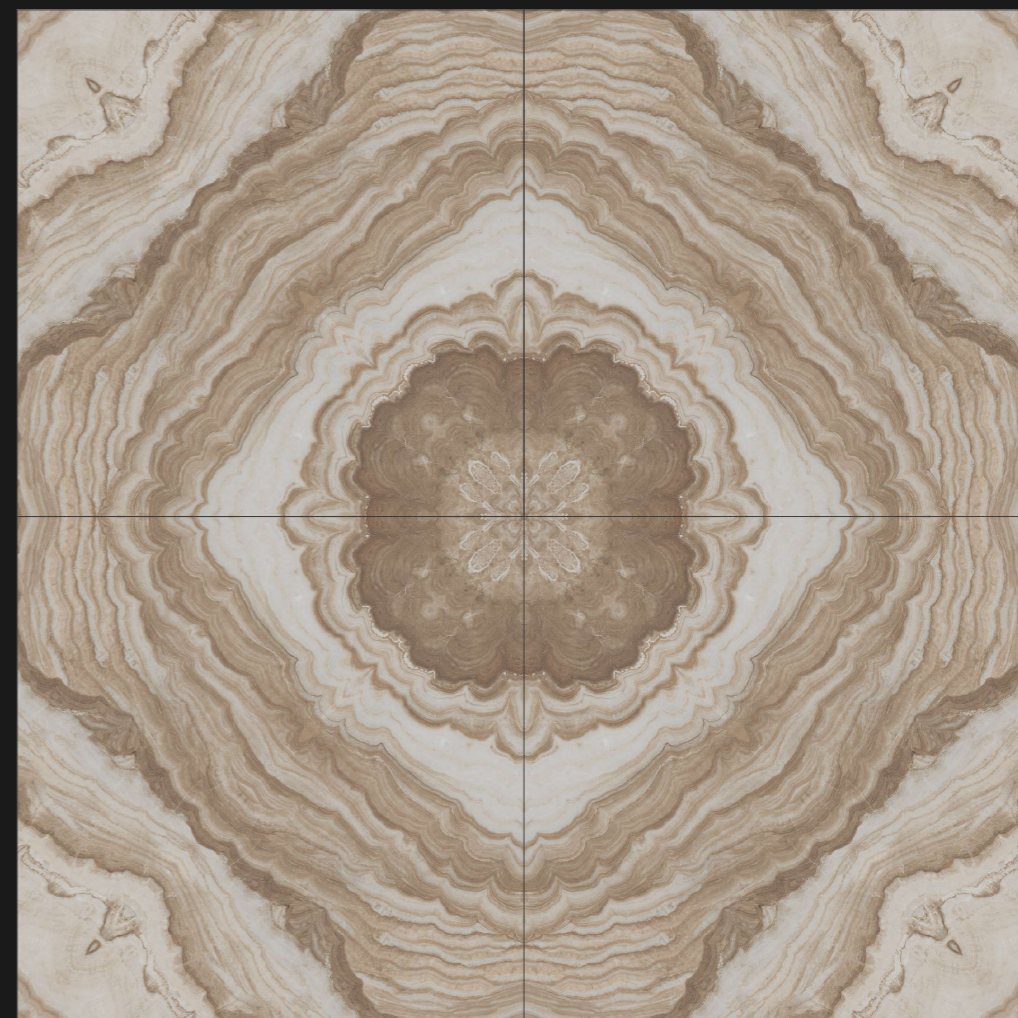

DESIGN

RANGOLI-1013

DESIGN - BOOK MATCH | FINISH - GLOSSY

600X
600MM

Rangoli

SERIES

DESIGN

RANGOLI-1014