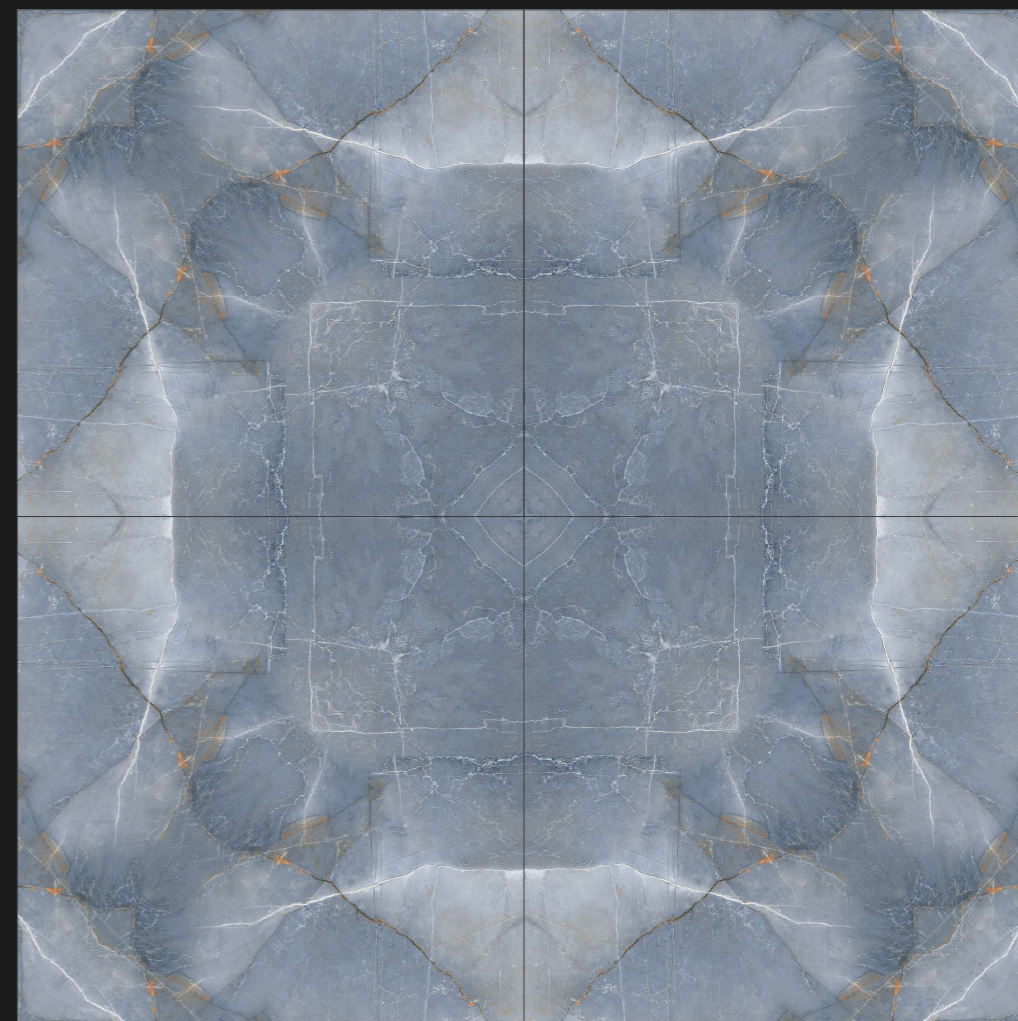

RANGOLI-1036

DESIGN - BOOK MATCH | FINISH - GLOSSY

600X
600MM

RANGOLI-1037

Rangoli

SERIES

DESIGN

RANGOLI-1037