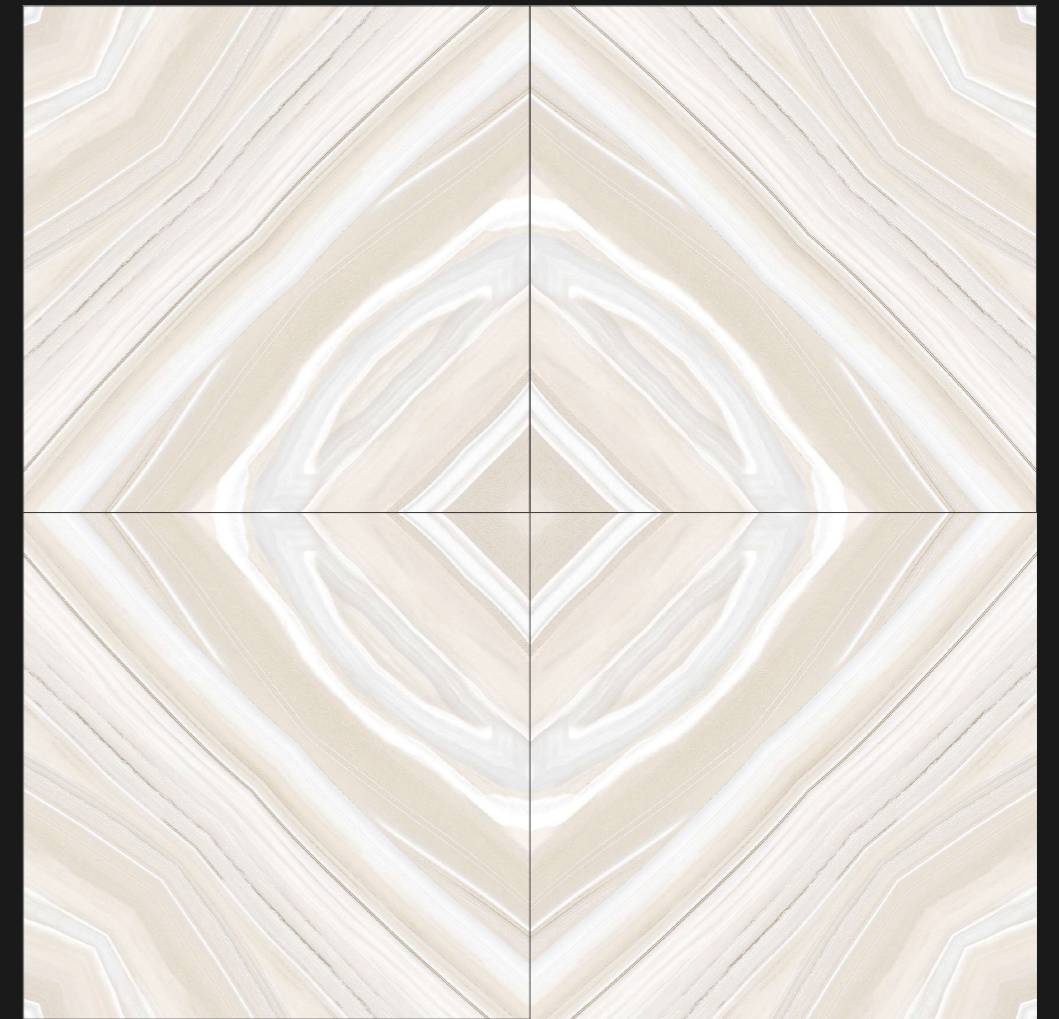

Rangoli

SERIES

DESIGN

RANGOLI-1021

DESIGN - BOOK MATCH | FINISH - GLOSSY

600X
600MM