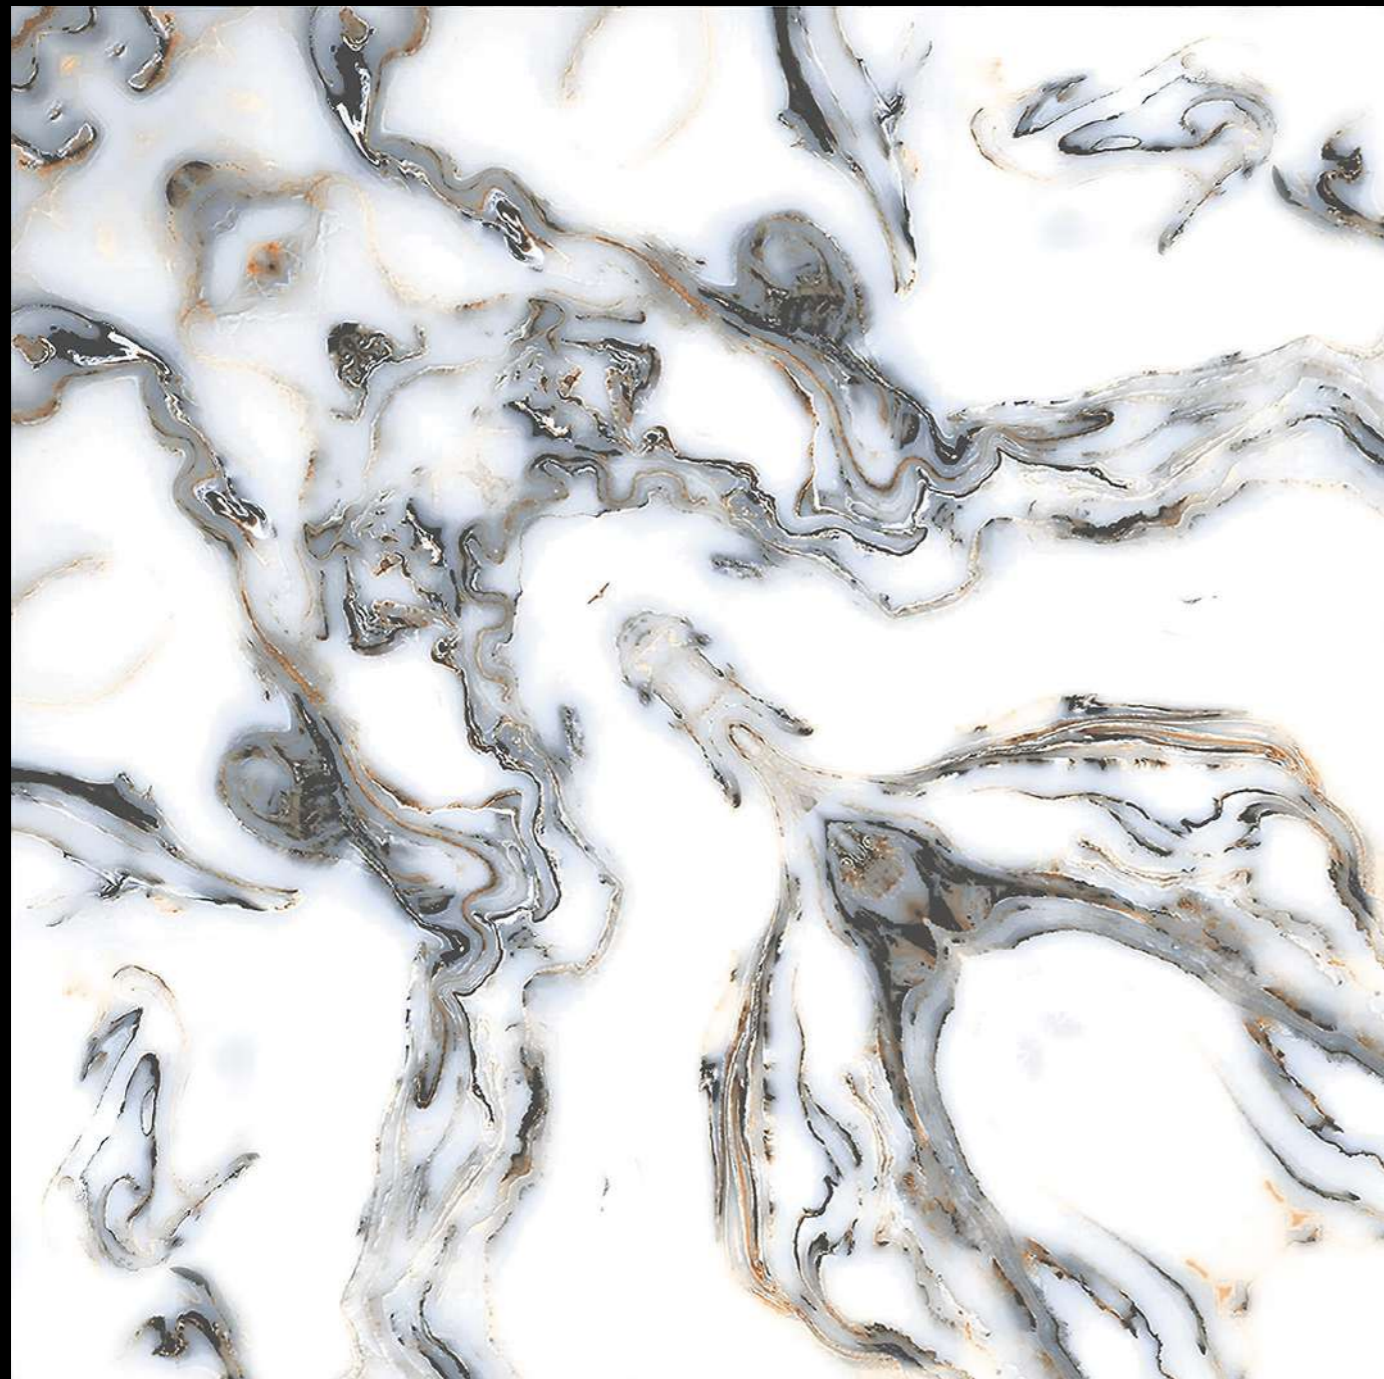

Rangoli

SERIES

DESIGN

RANGOLI-1029

DESIGN - BOOK MATCH | FINISH - GLOSSY

600X
600MM