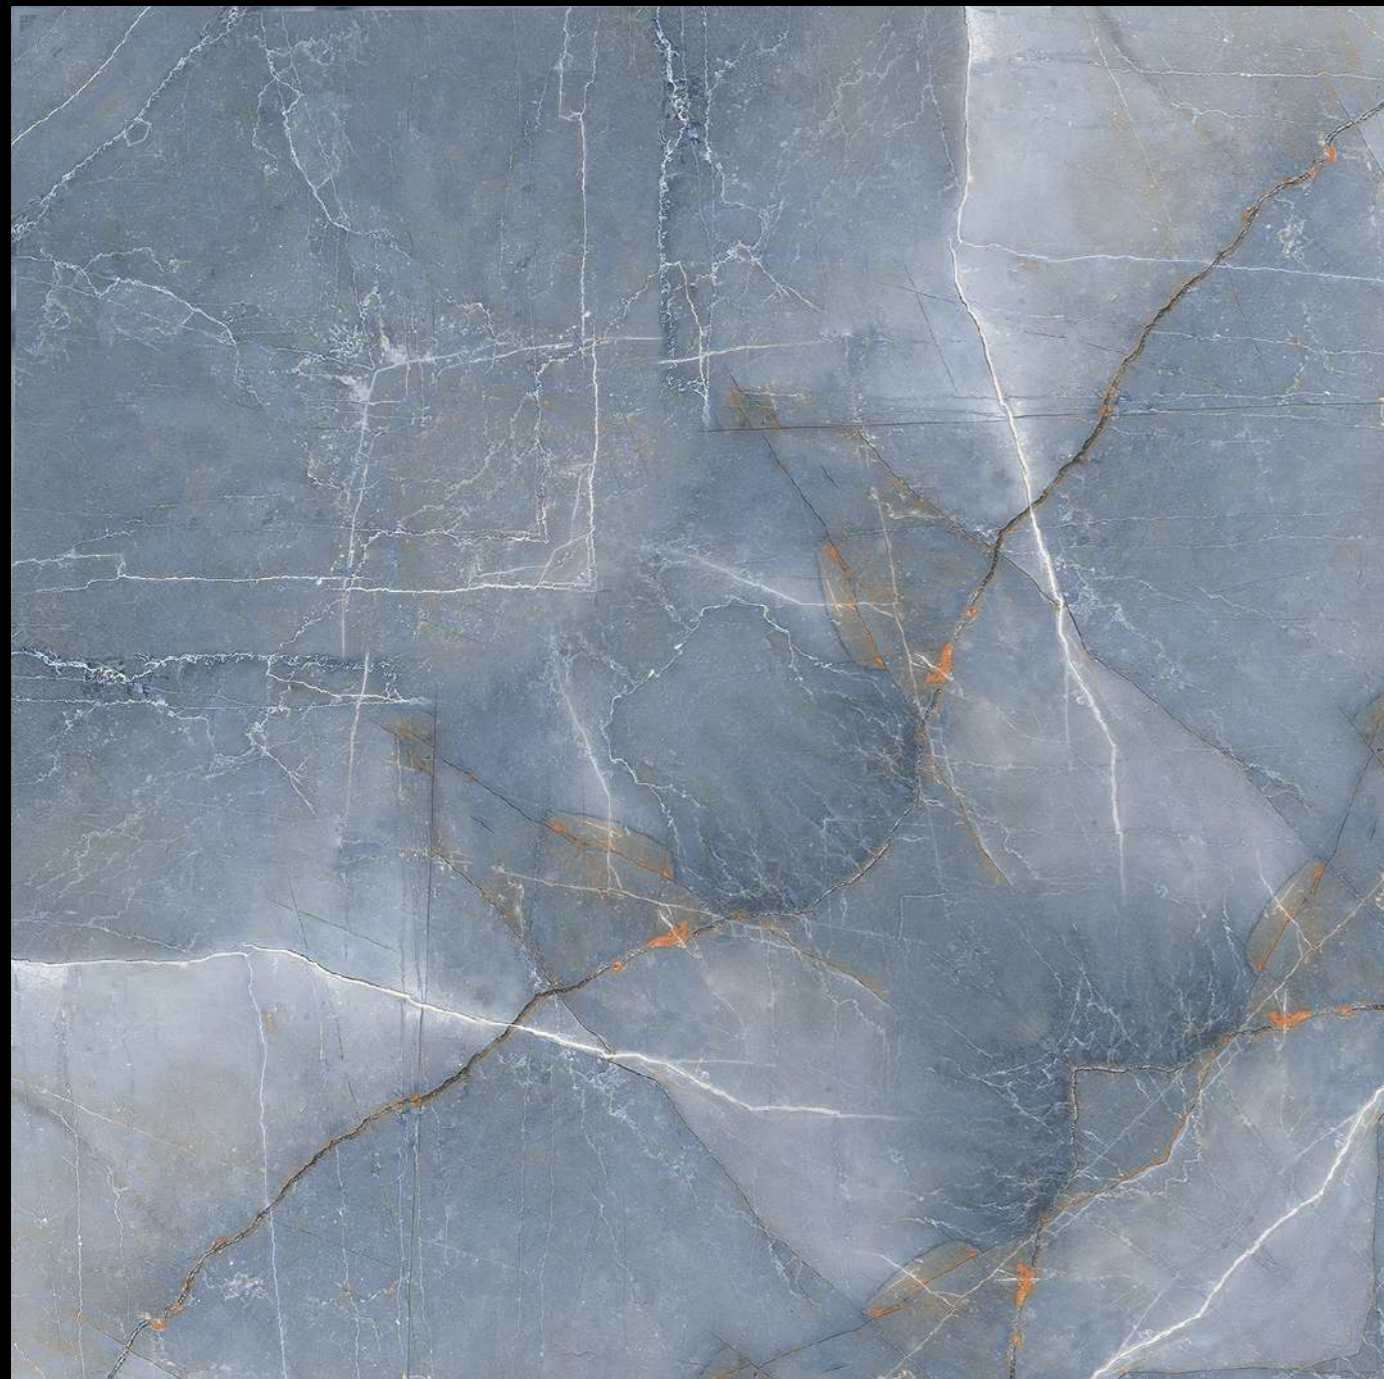

RANGOLI-1036

DESIGN - BOOK MATCH | FINISH - GLOSSY

600X
600MM

RANGOLI-1037

Rangoli

SERIES

DESIGN

RANGOLI-1037