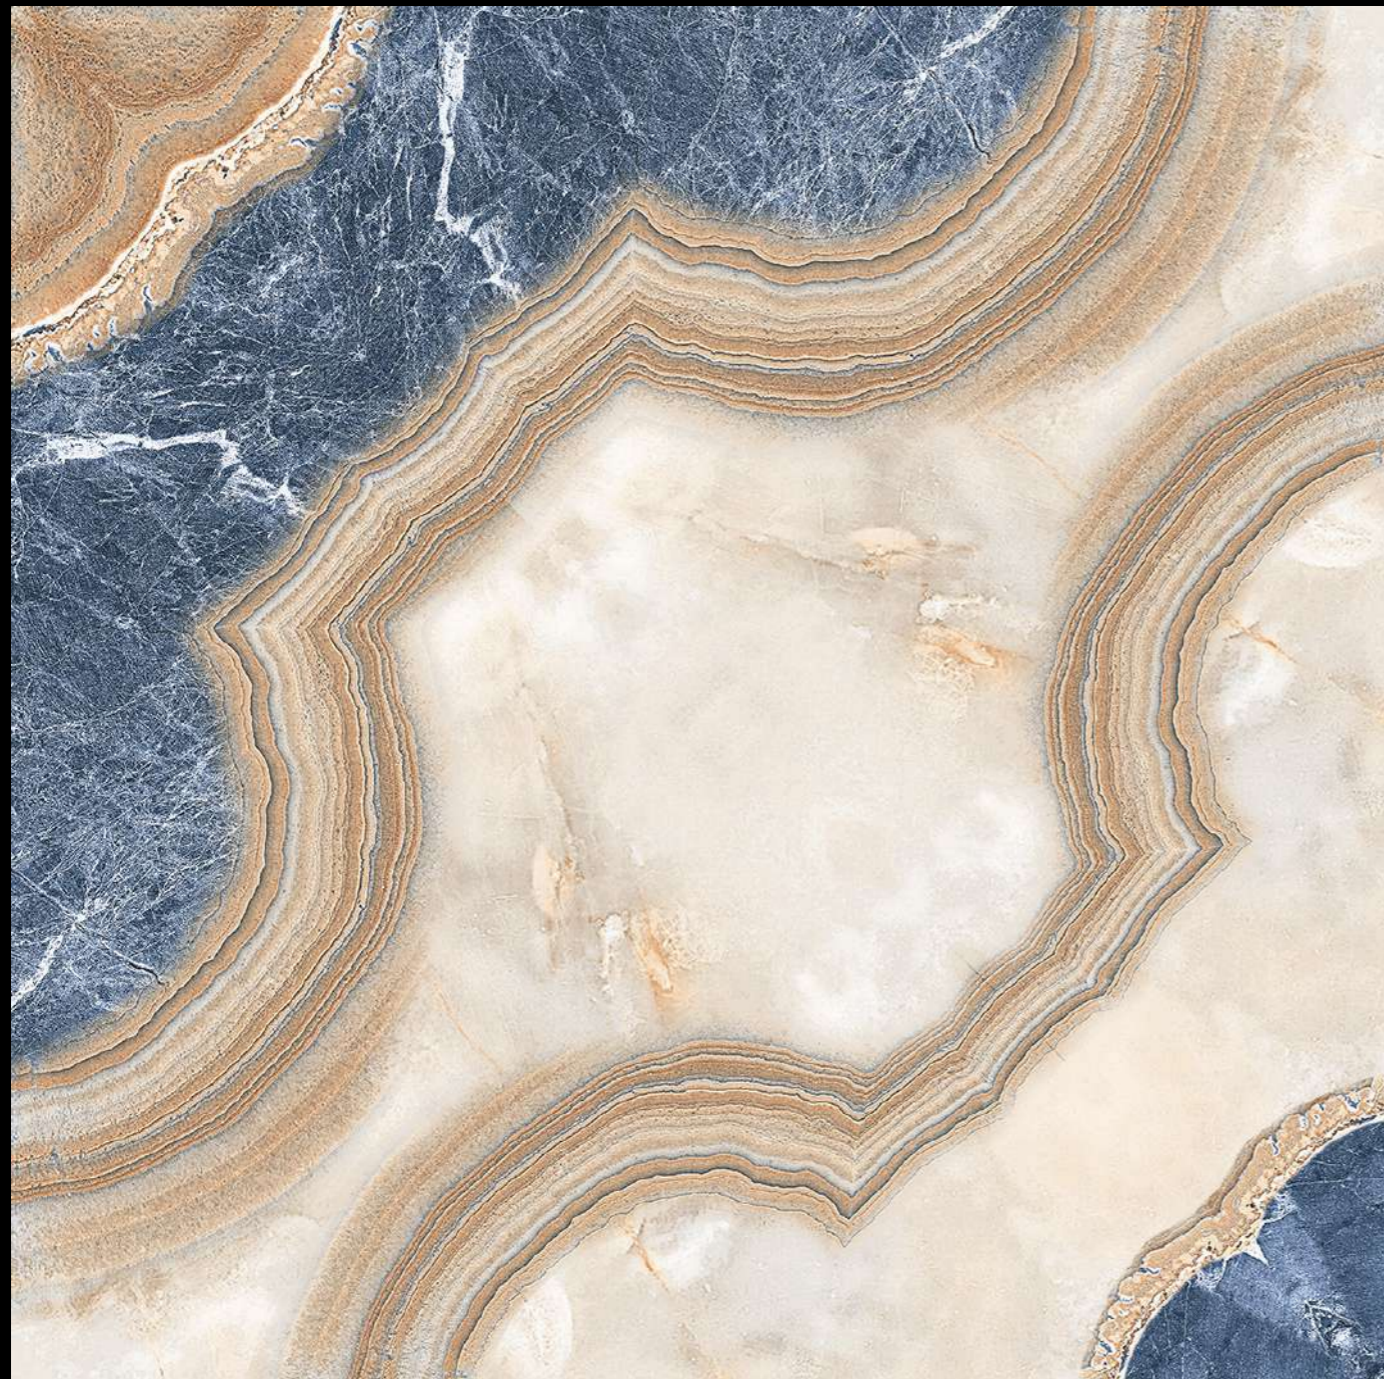

Rangoli

SERIES

DESIGN

RANGOLI-1007

DESIGN - BOOK MATCH | FINISH - GLOSSY

600X
600MM

Rangoli

SERIES