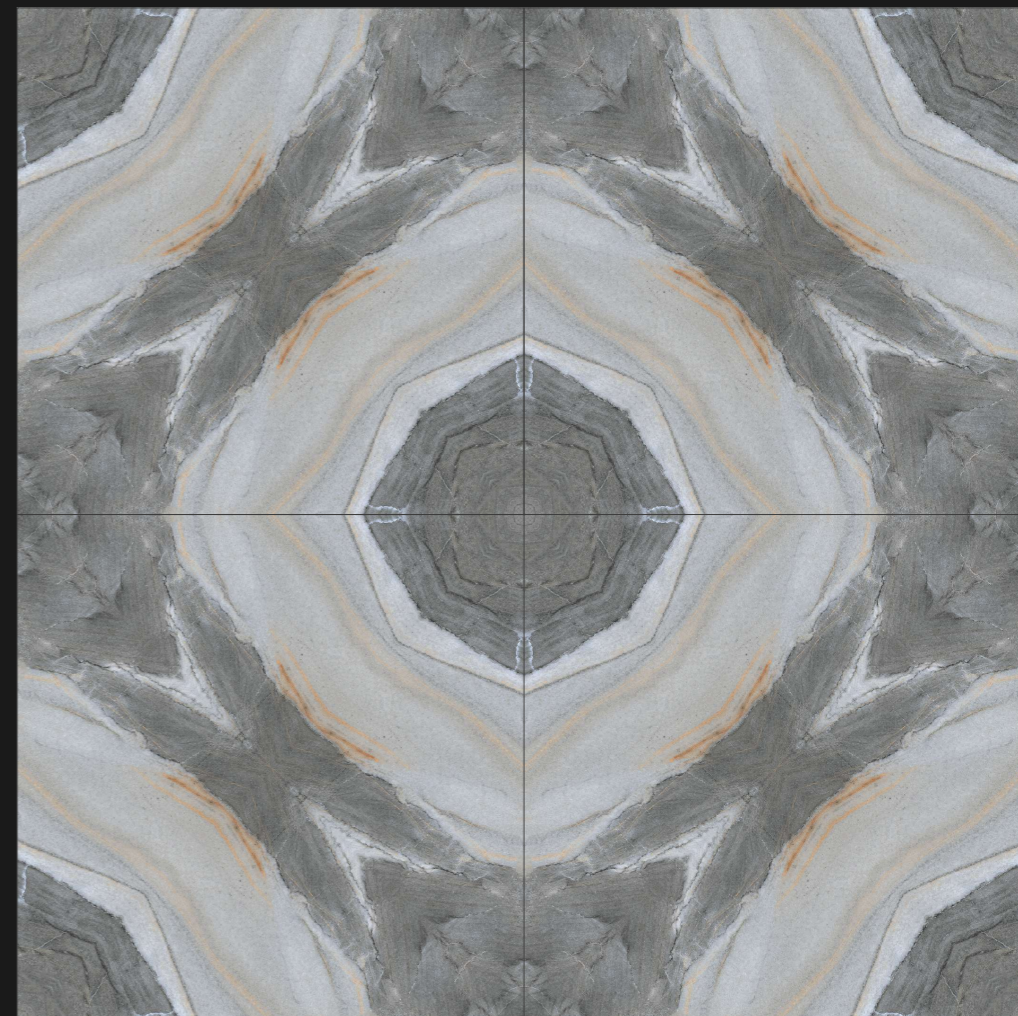

Rangoli

SERIES

DESIGN

RANGOLI-1025

DESIGN - BOOK MATCH | FINISH - GLOSSY

600X
600MM