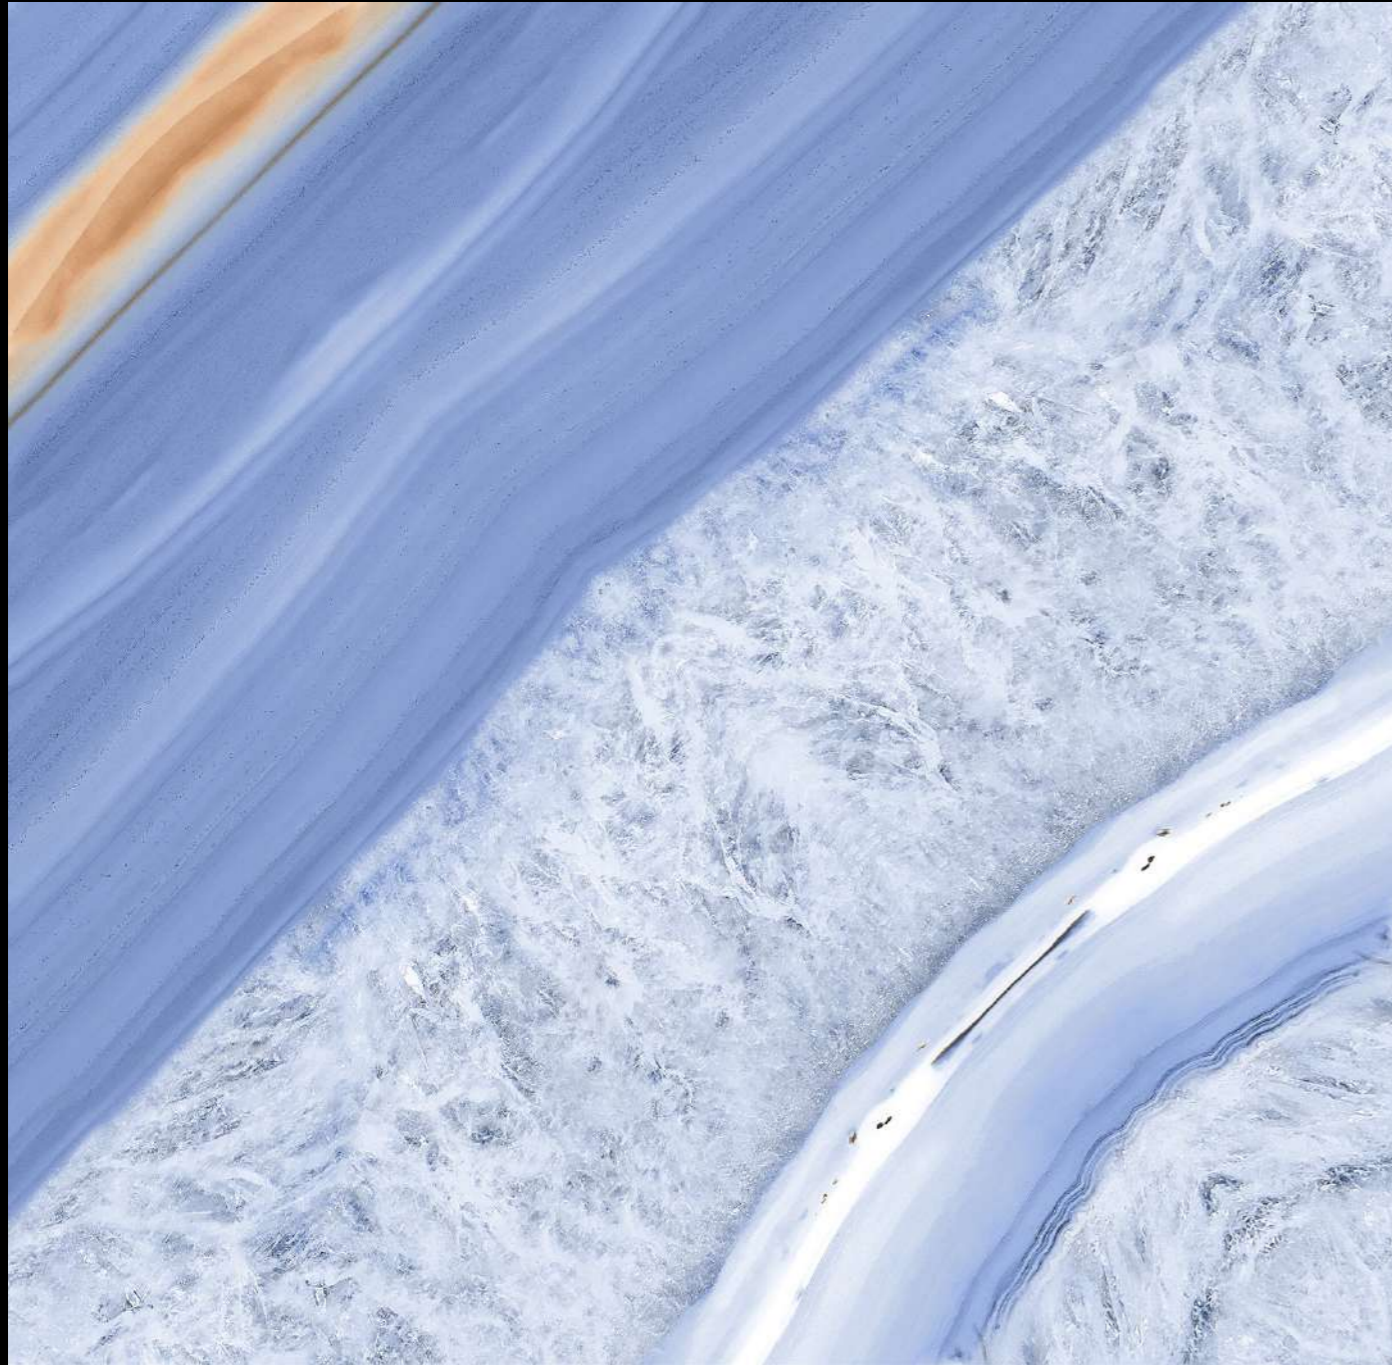

Rangoli

SERIES

DESIGN

RANGOLI-1034

DESIGN - BOOK MATCH | FINISH - GLOSSY