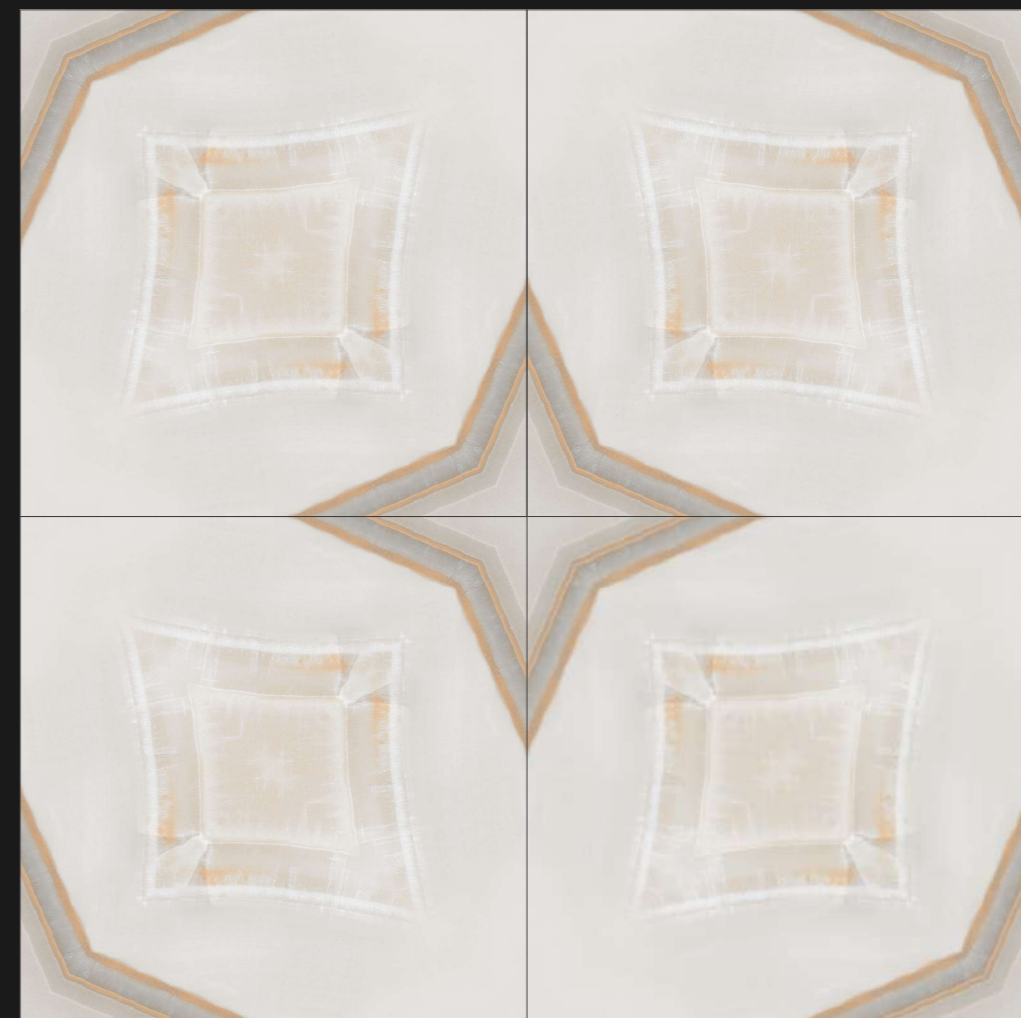

Rangoli

SERIES

DESIGN

RANGOLI-1019

DESIGN - BOOK MATCH | FINISH - GLOSSY

600X
600MM