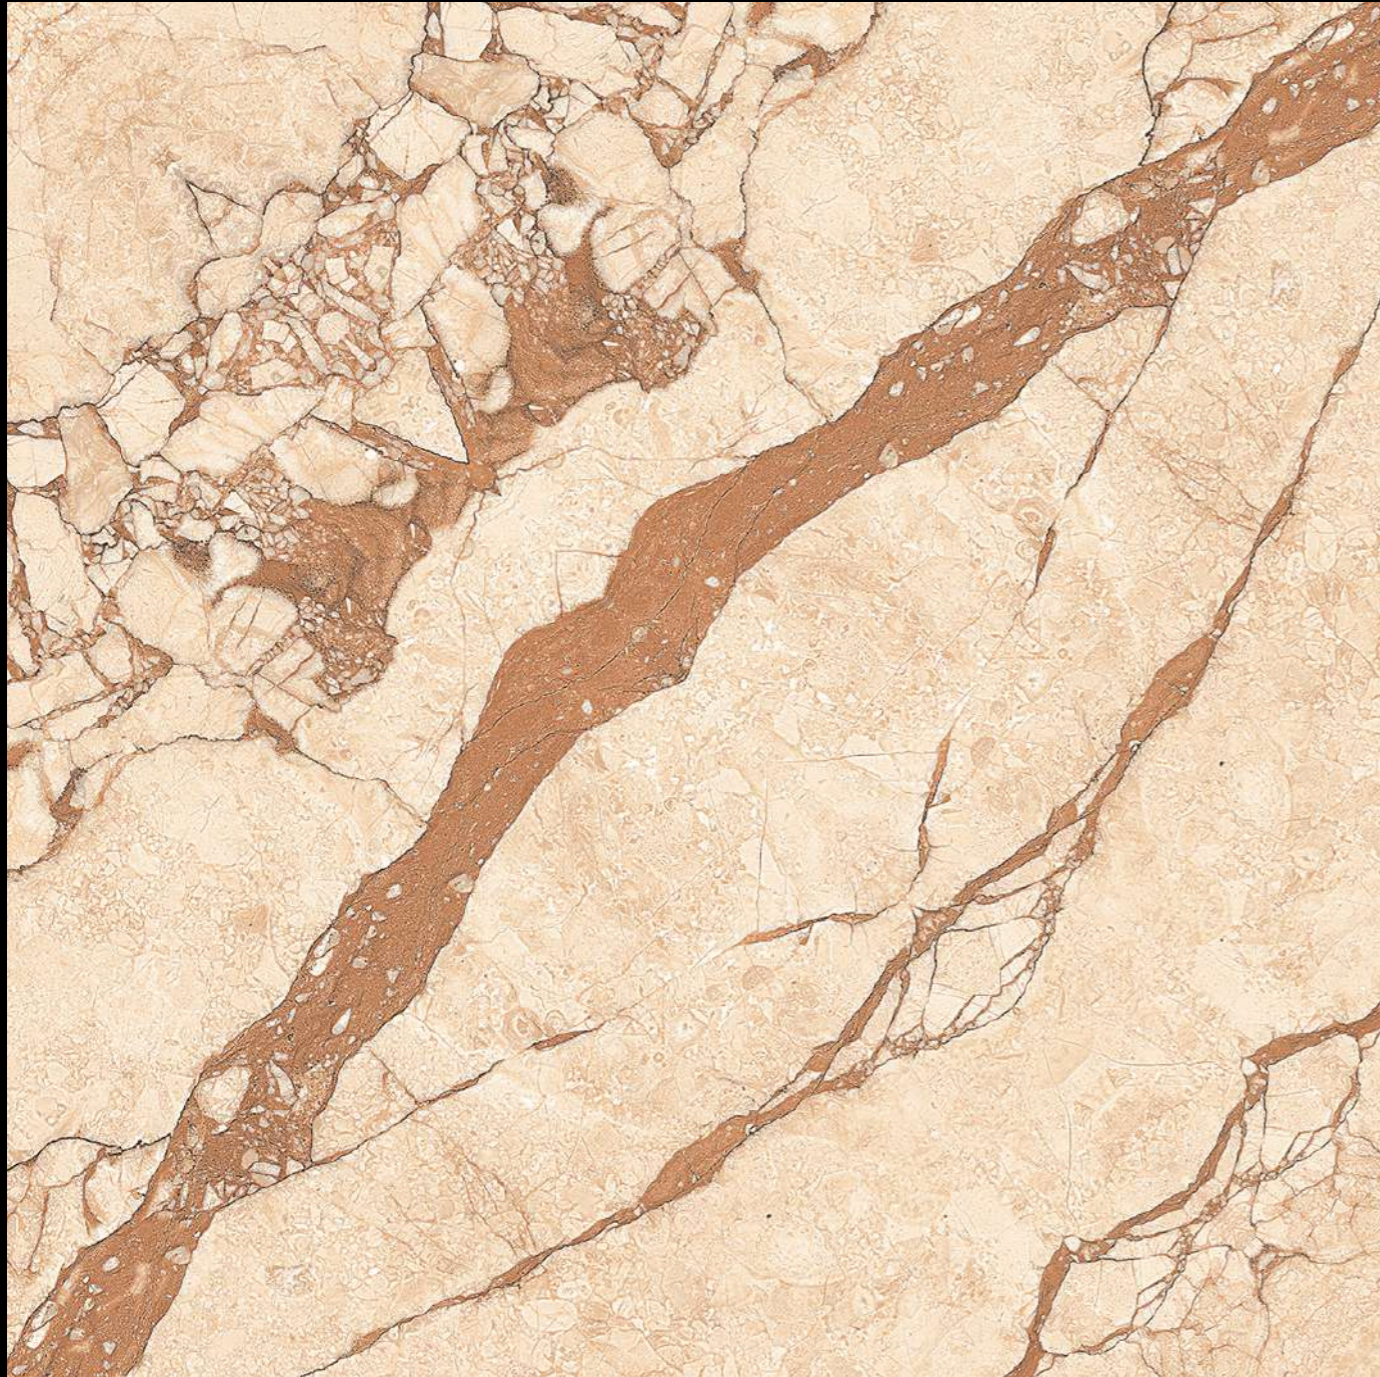

Rangoli

SERIES

DESIGN

RANGOLI-1007

DESIGN - BOOK MATCH | FINISH - GLOSSY

600X
600MM