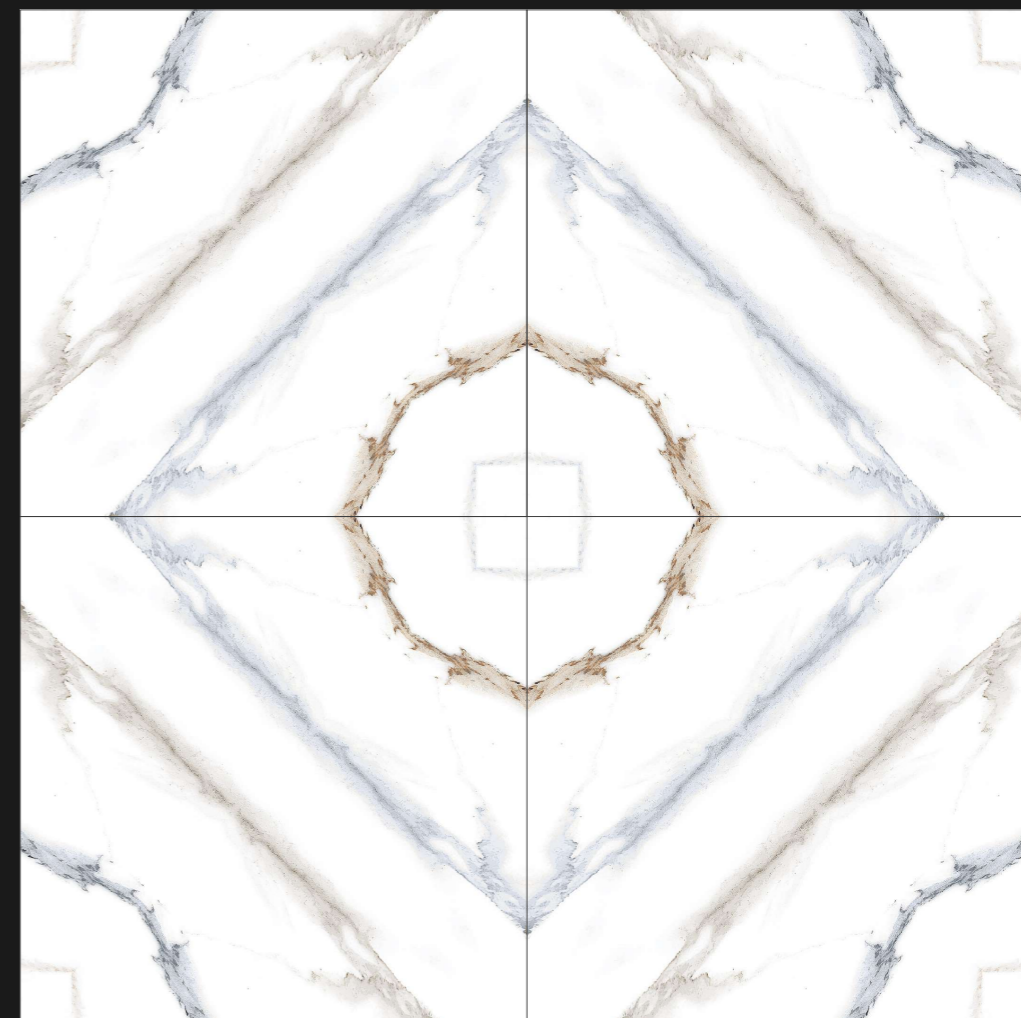

RANGOLI-1004

DESIGN - BOOK MATCH | FINISH - GLOSSY

600X
600MM

RANGOLI-1005

Rangoli

SERIES

DESIGN

RANGOLI-1005