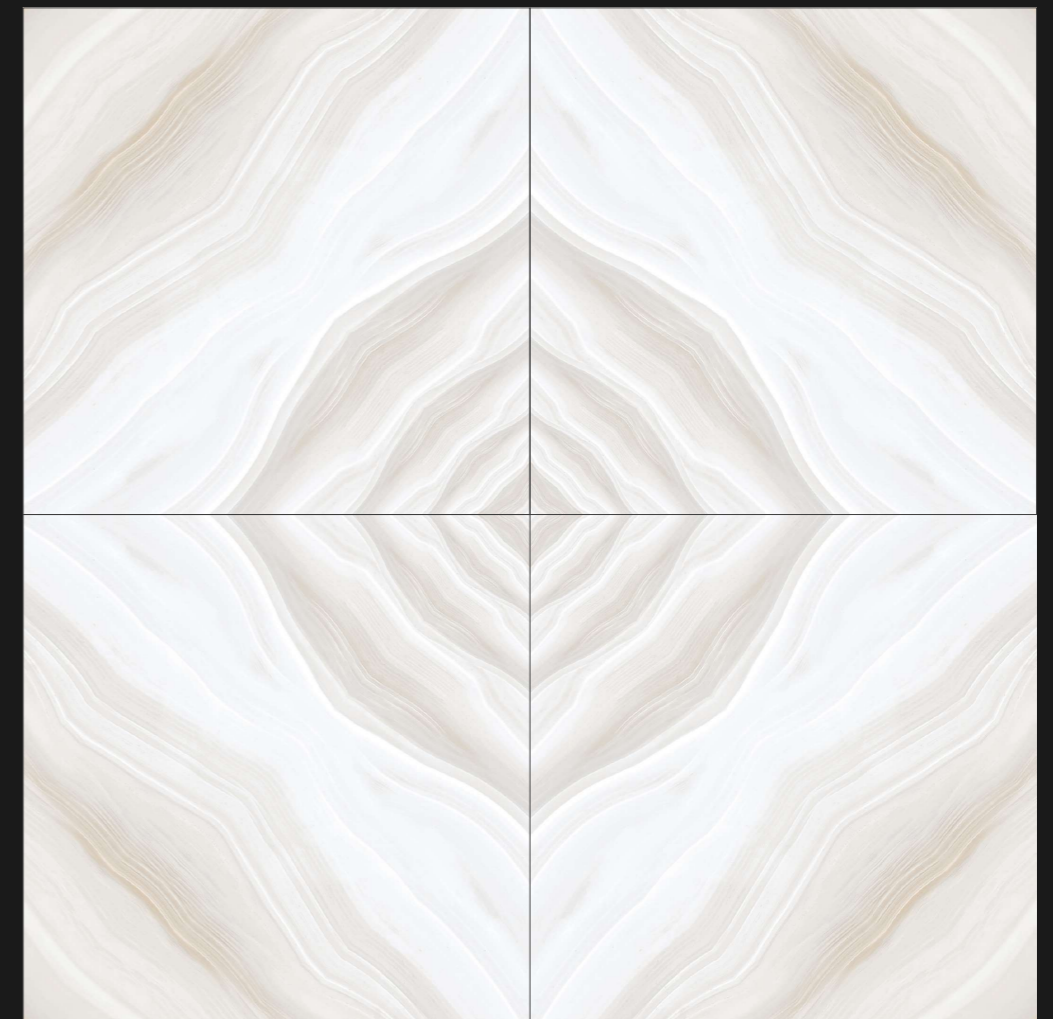

DESIGN - BOOK MATCH | FINISH - GLOSSY

600X
600MM

Rangoli

SERIES

DESIGN

RANGOLI-1015

DESIGN - BOOK MATCH | FINISH - GLOSSY

600X
600MM