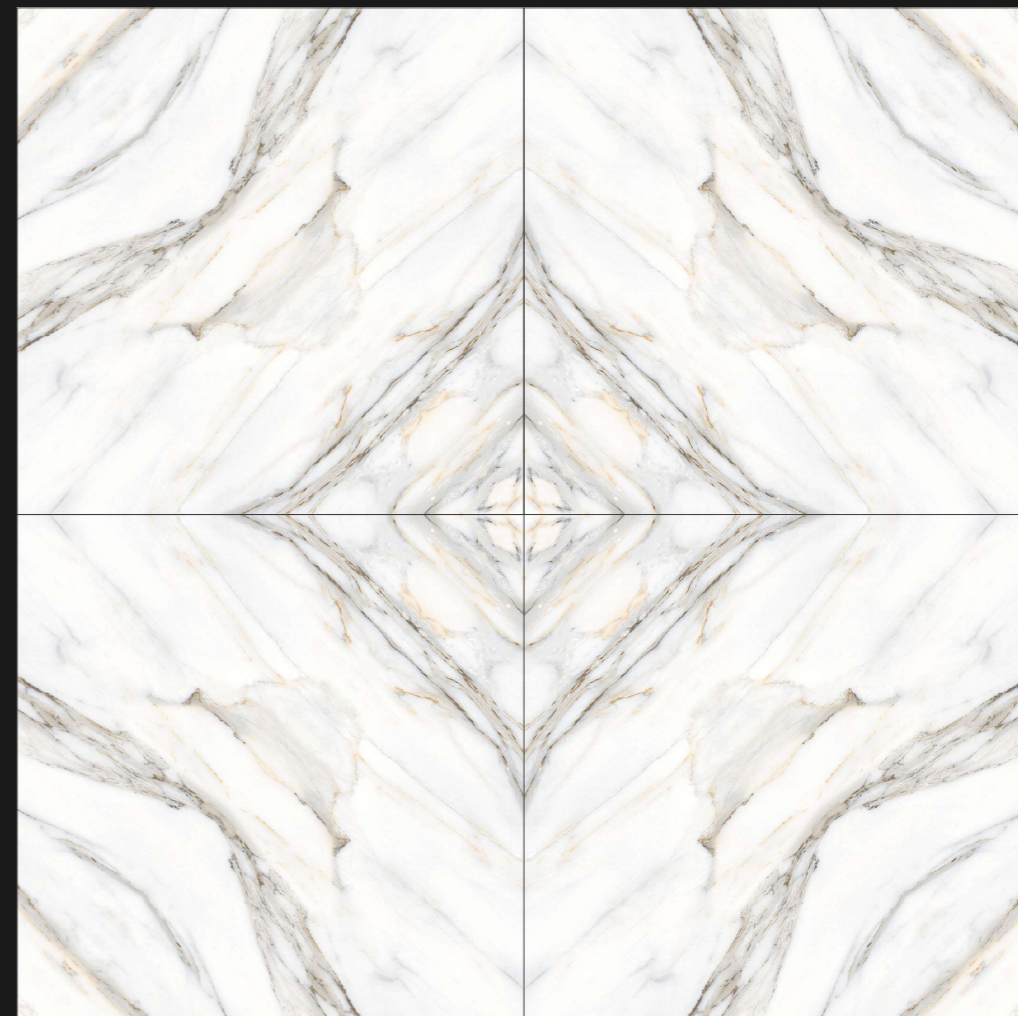

DESIGN - BOOK MATCH | FINISH - GLOSSY

600X
600MM

RANGOLI-1033

Rangoli

SERIES

DESIGN

RANGOLI-1033

DESIGN - BOOK MATCH | FINISH - GLOSSY