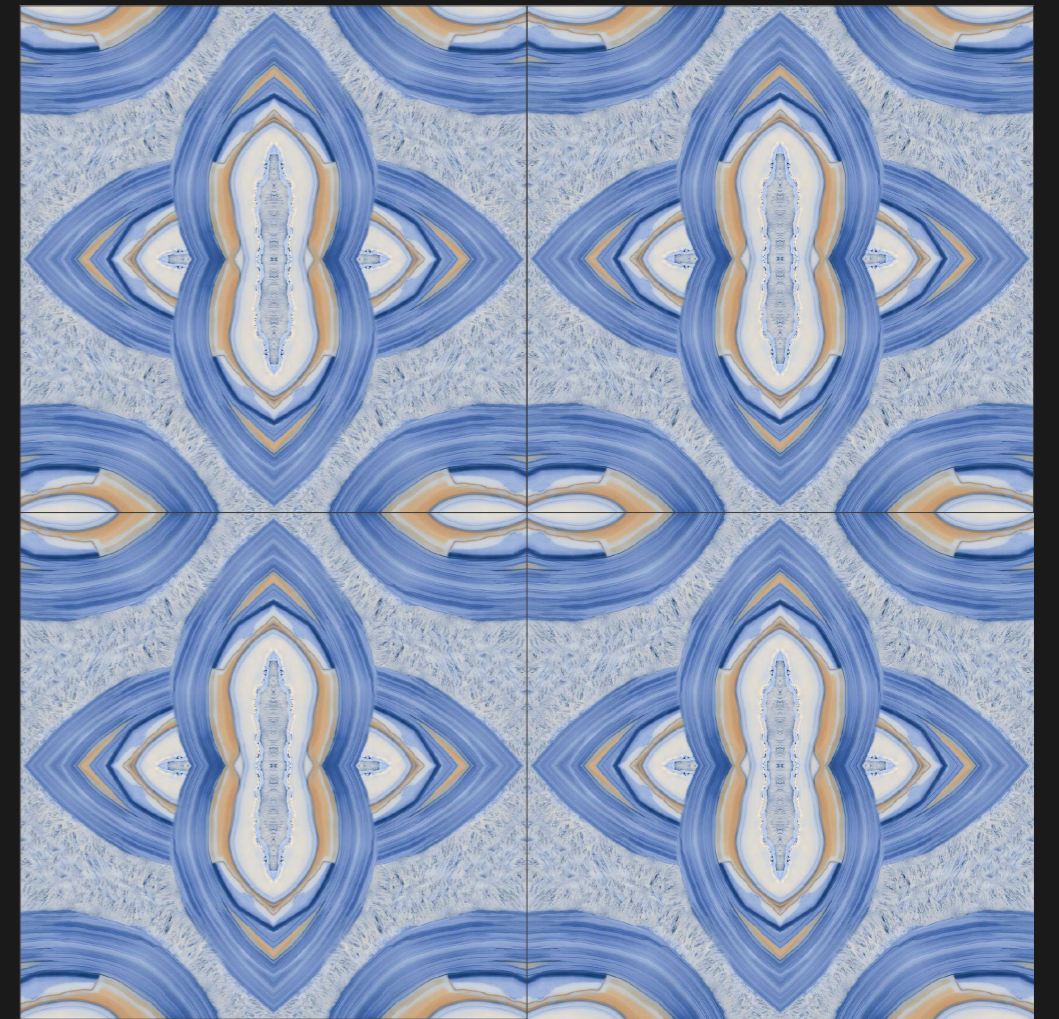

Rangoli

SERIES

DESIGN

RANGOLI-1026

DESIGN - BOOK MATCH | FINISH - GLOSSY

600X
600MM