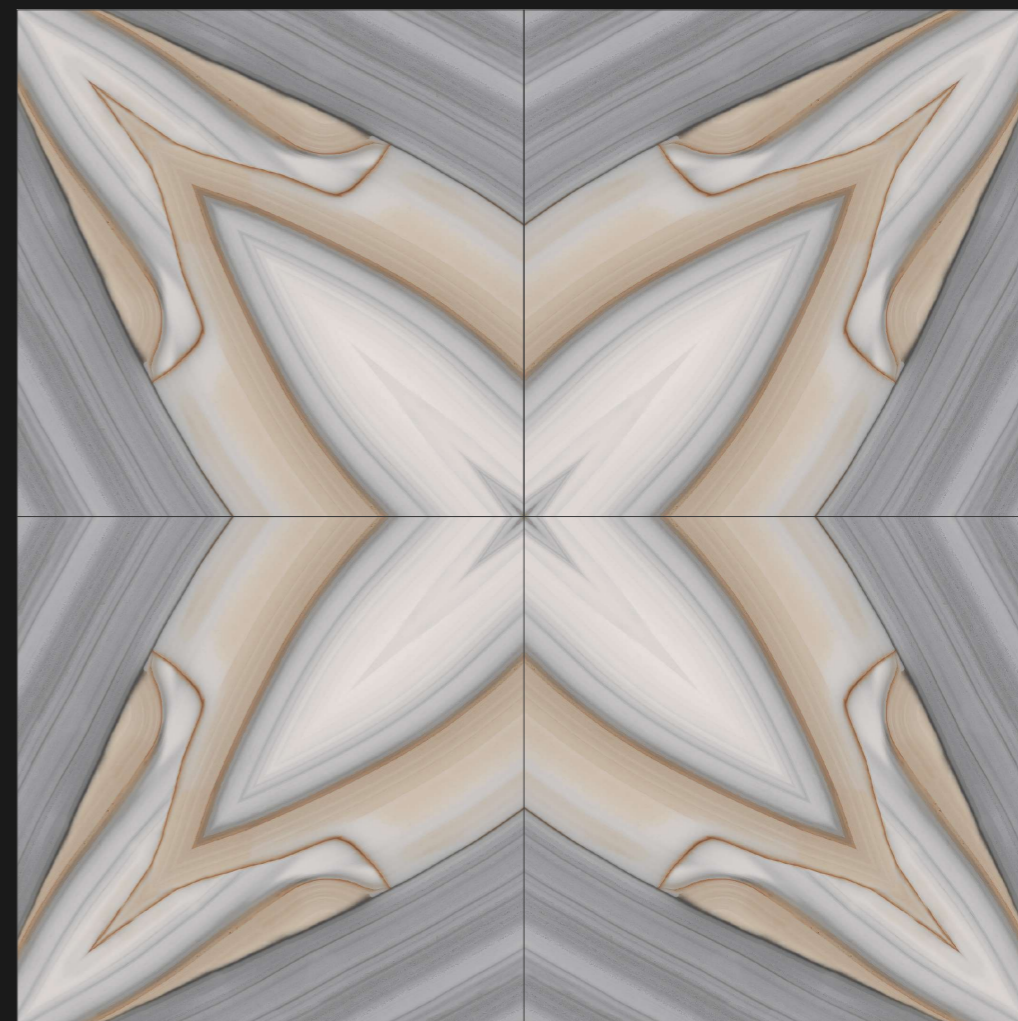

RANGOLI-1027

DESIGN - BOOK MATCH | FINISH - GLOSSY

600X
600MM

Rangoli

SERIES

DESIGN

RANGOLI-1028

DESIGN - BOOK MATCH | FINISH - GLOSSY