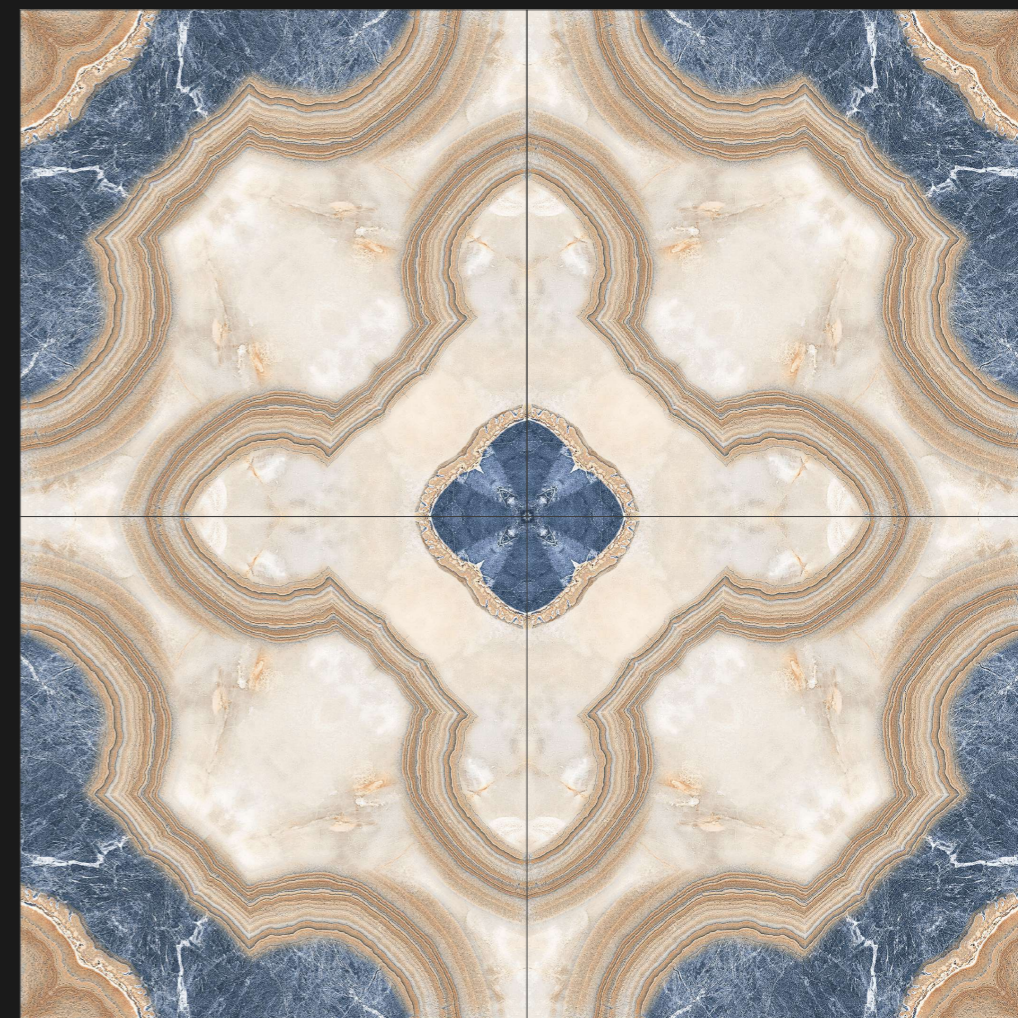

Rangoli

SERIES

DESIGN

RANGOLI-1007

DESIGN - BOOK MATCH | FINISH - GLOSSY

600X
600MM

Rangoli

SERIES