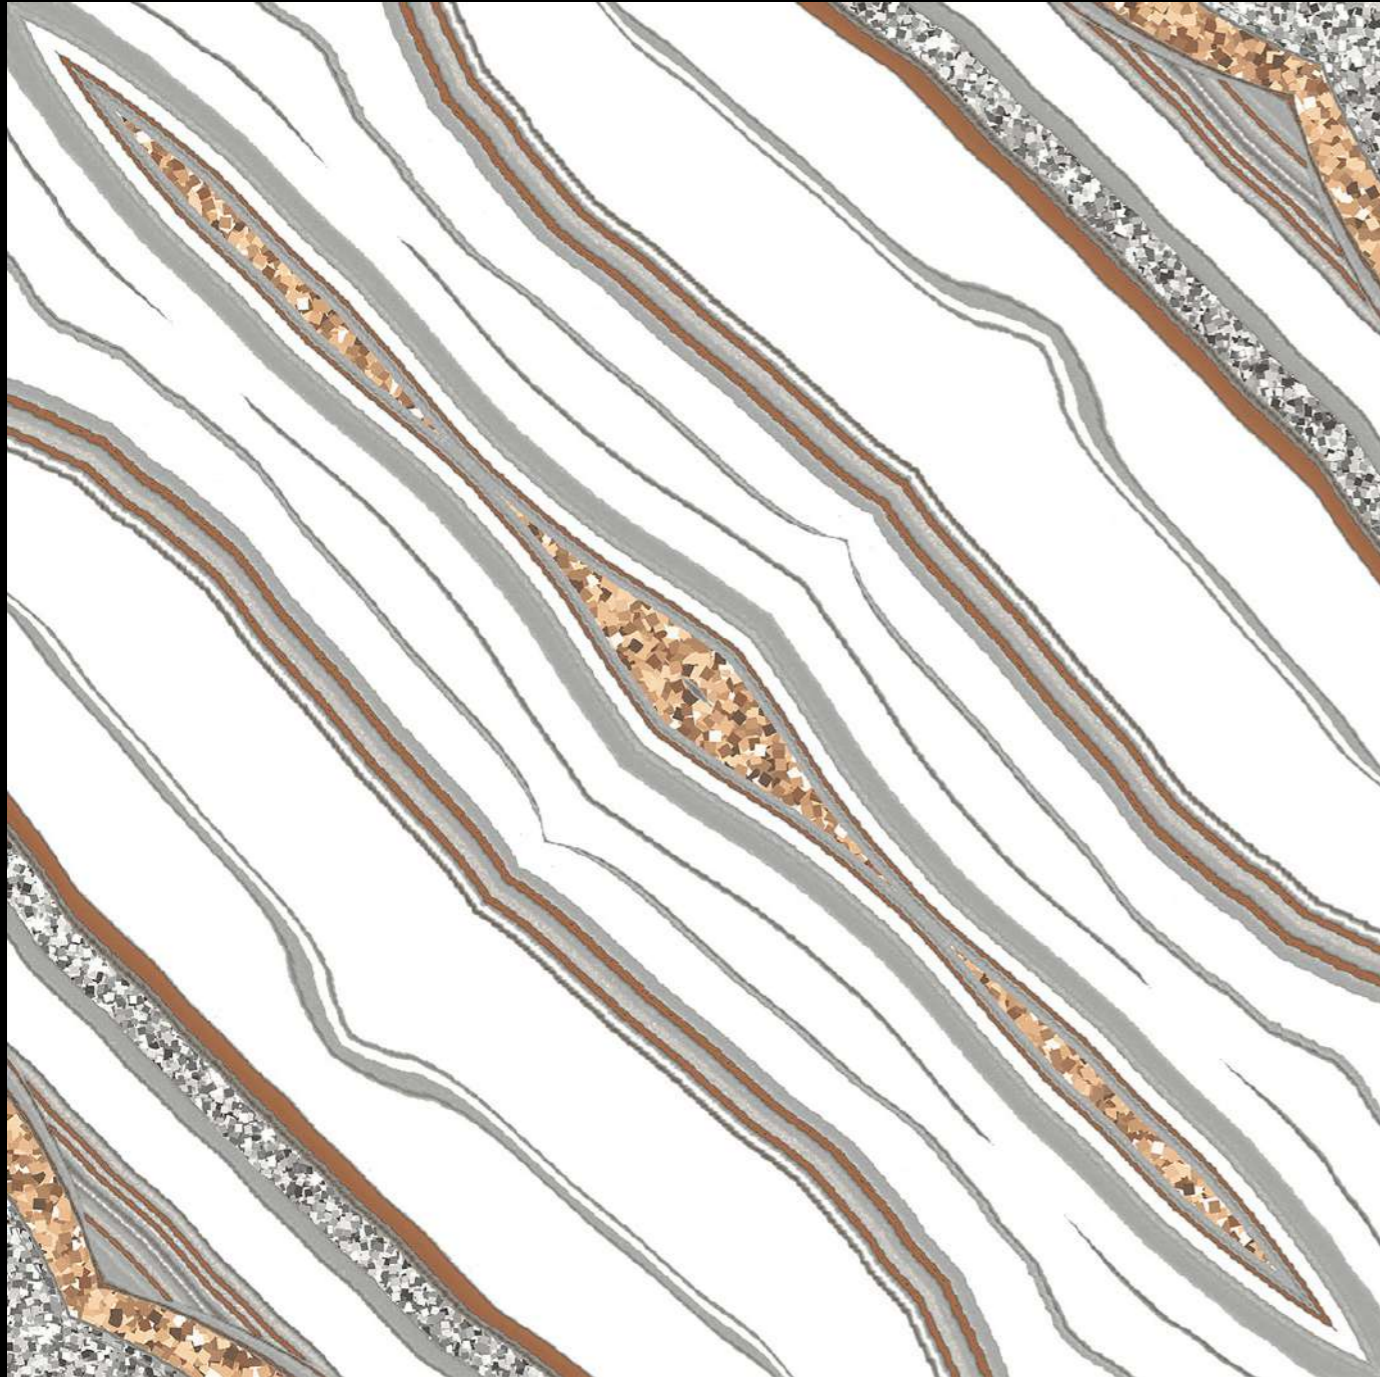

Rangoli

SERIES

DESIGN

RANGOLI-1038

DESIGN - BOOK MATCH | FINISH - GLOSSY

600X
600MM