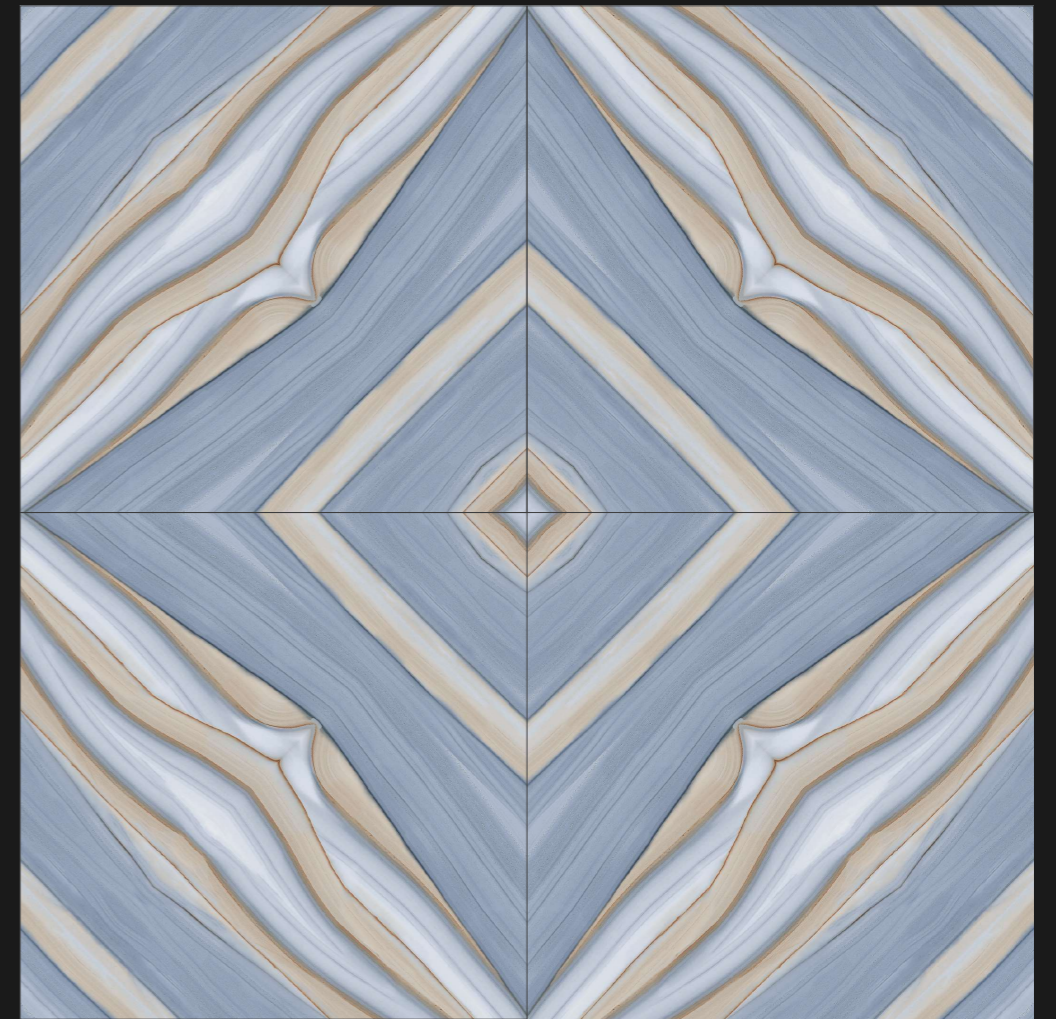

SERIES

DESIGN

RANGOLI-1003

DESIGN - BOOK MATCH | FINISH - GLOSSY

600X
600MM

Rangoli

SERIES

DESIGN