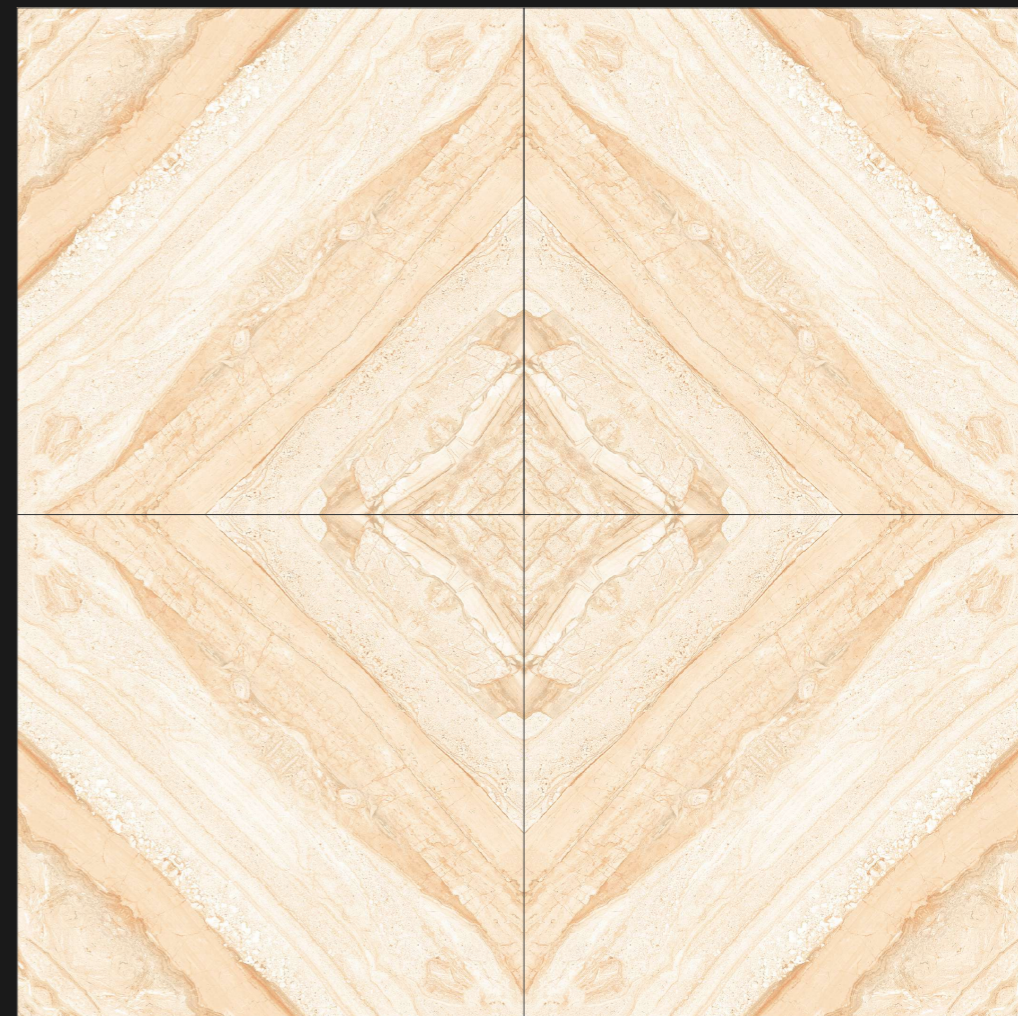

Rangoli

SERIES

DESIGN

RANGOLI-1030

DESIGN - BOOK MATCH | FINISH - GLOSSY

600X
600MM