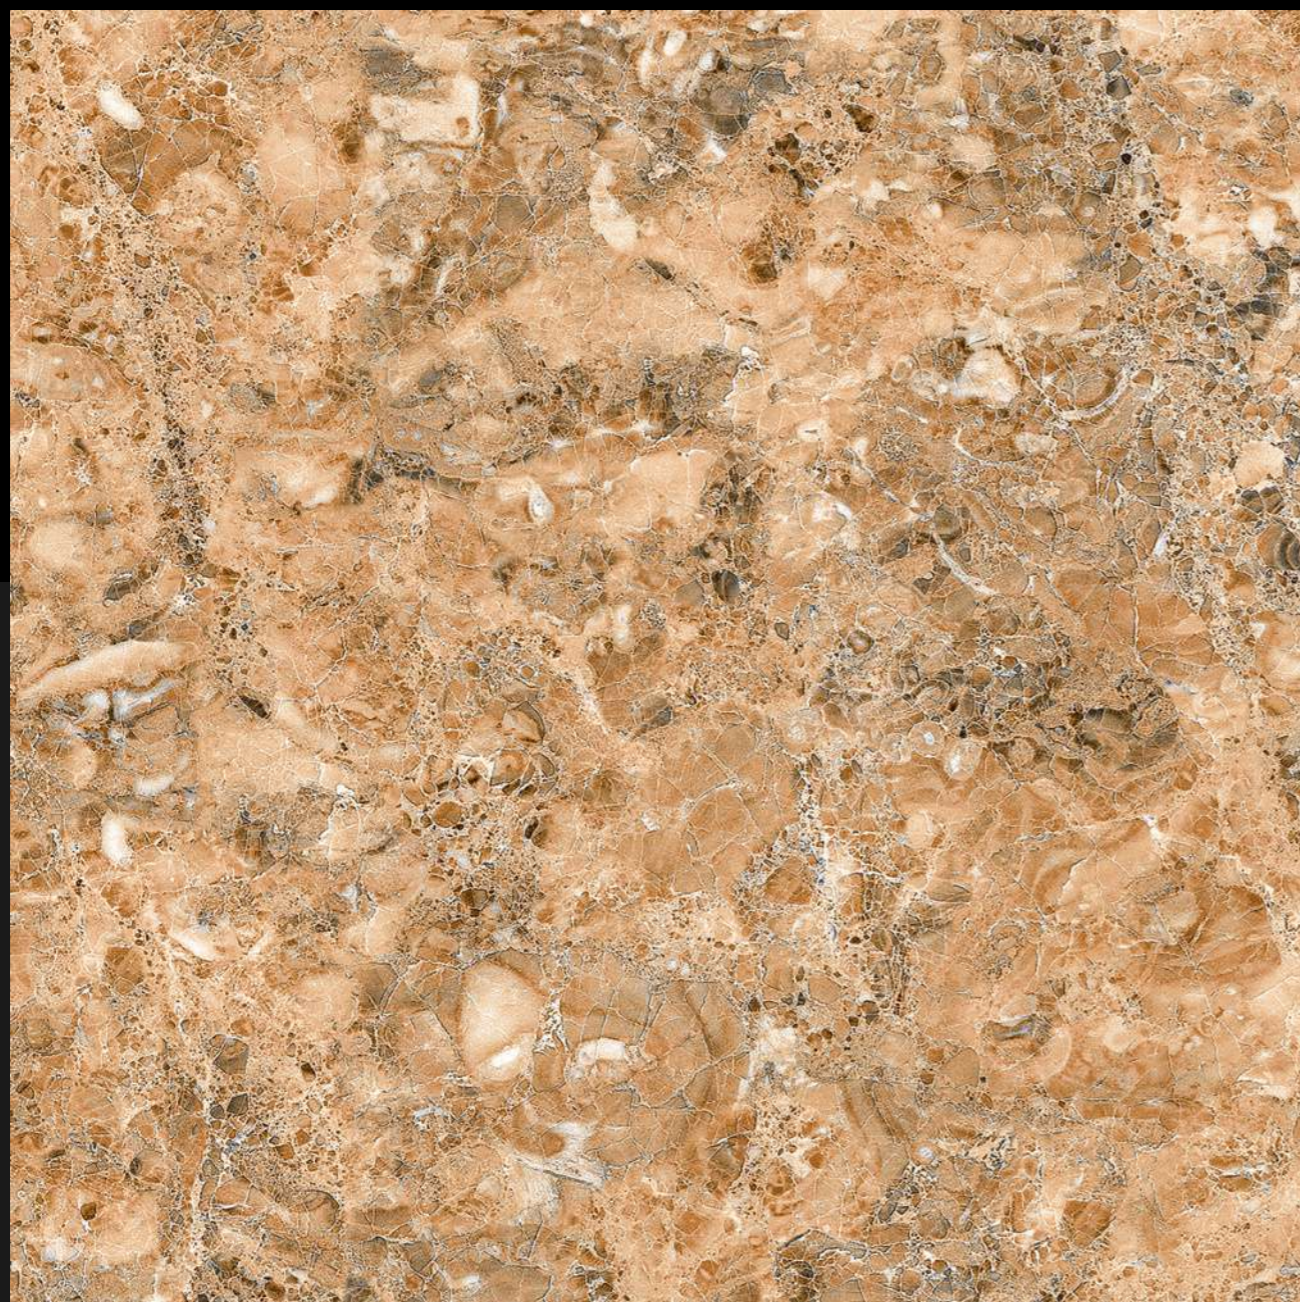

MARBLE

SERIES

Design

**ABERDEEN
BROWN**

RANDOM - 04

FINISH - GLOSSY

**600X
600MM**