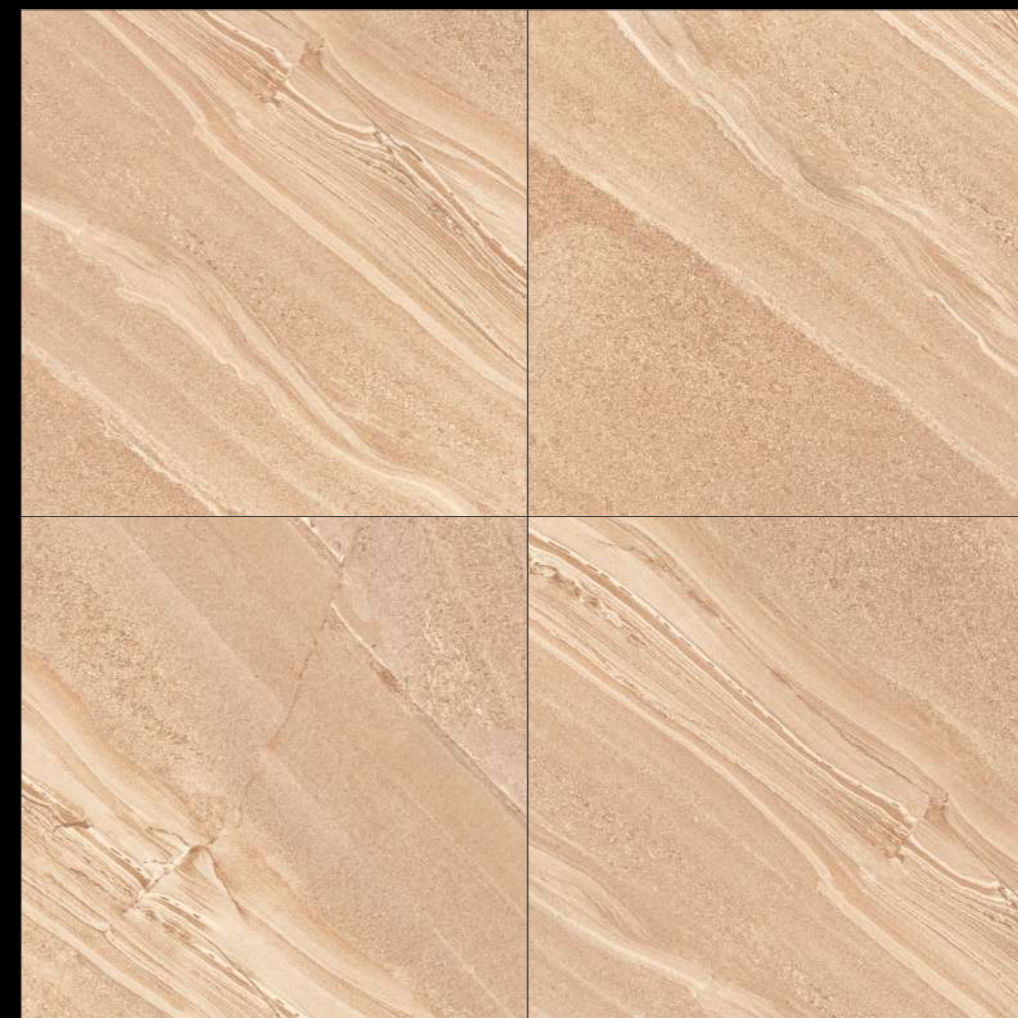

MARBLE

SERIES

Design

HASY
SMOKE

RANDOM - 12

FINISH - GLOSSY

600X
600MM

MARBLE SERIES