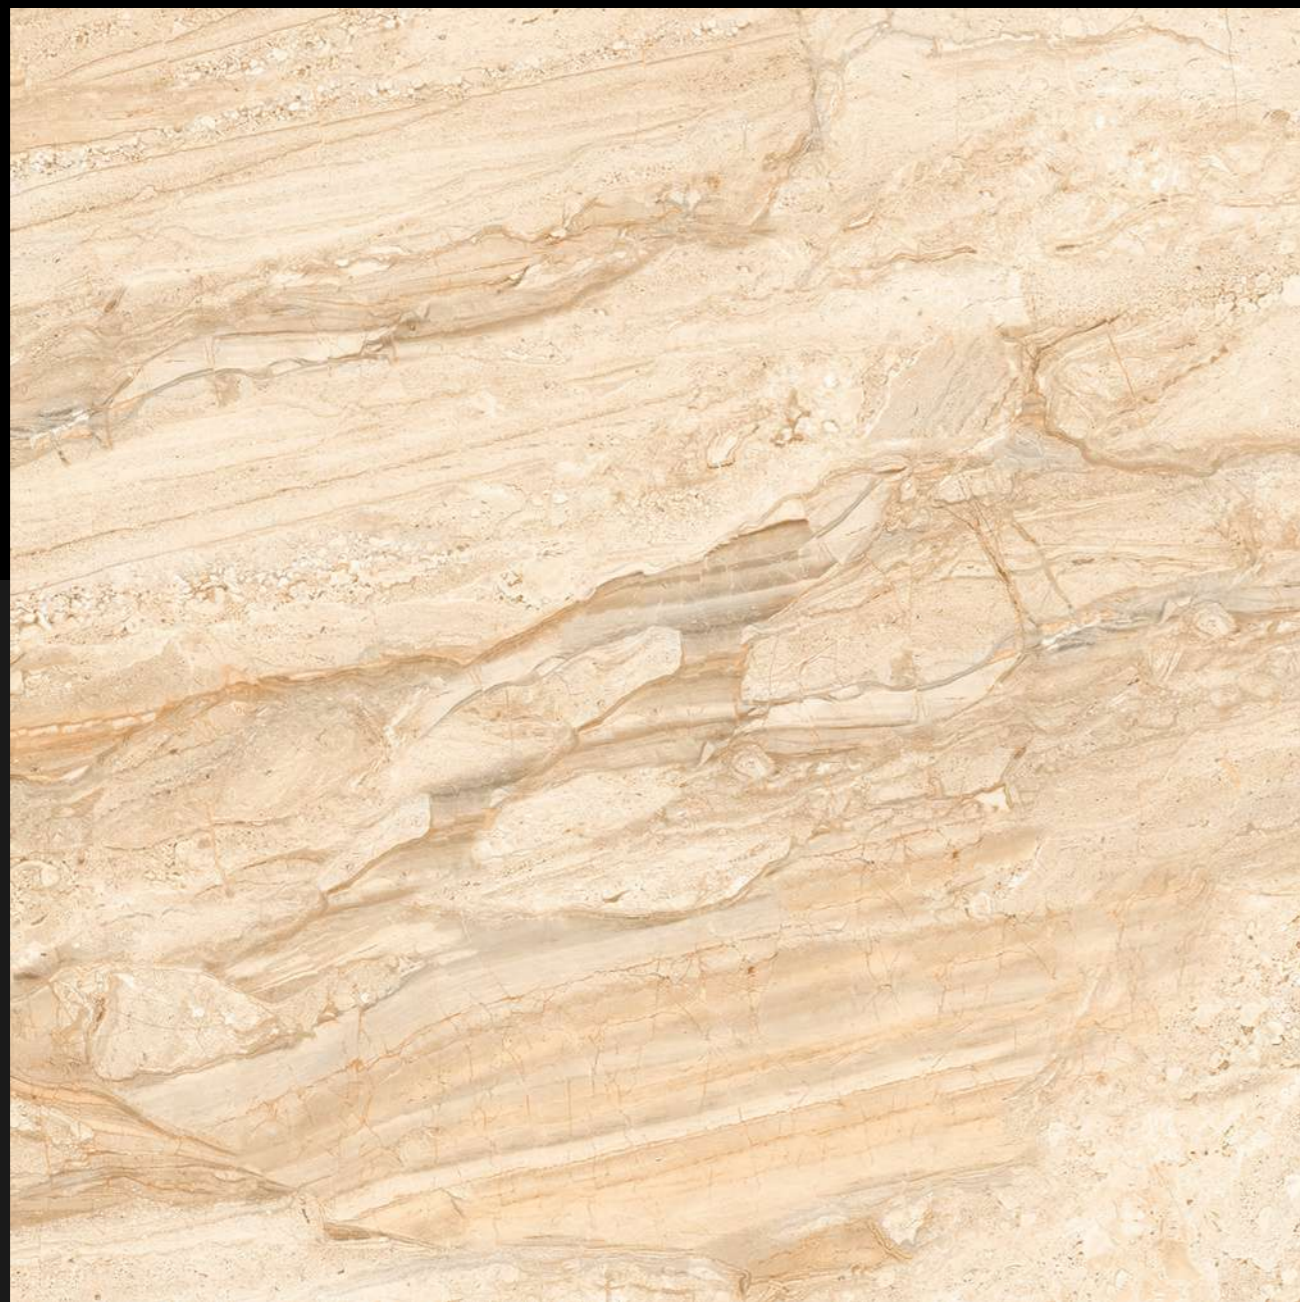

MARBLE
SERIES

Design

EDINBURG
DARK

RANDOM - 04

FINISH - GLOSSY

600X
600MM