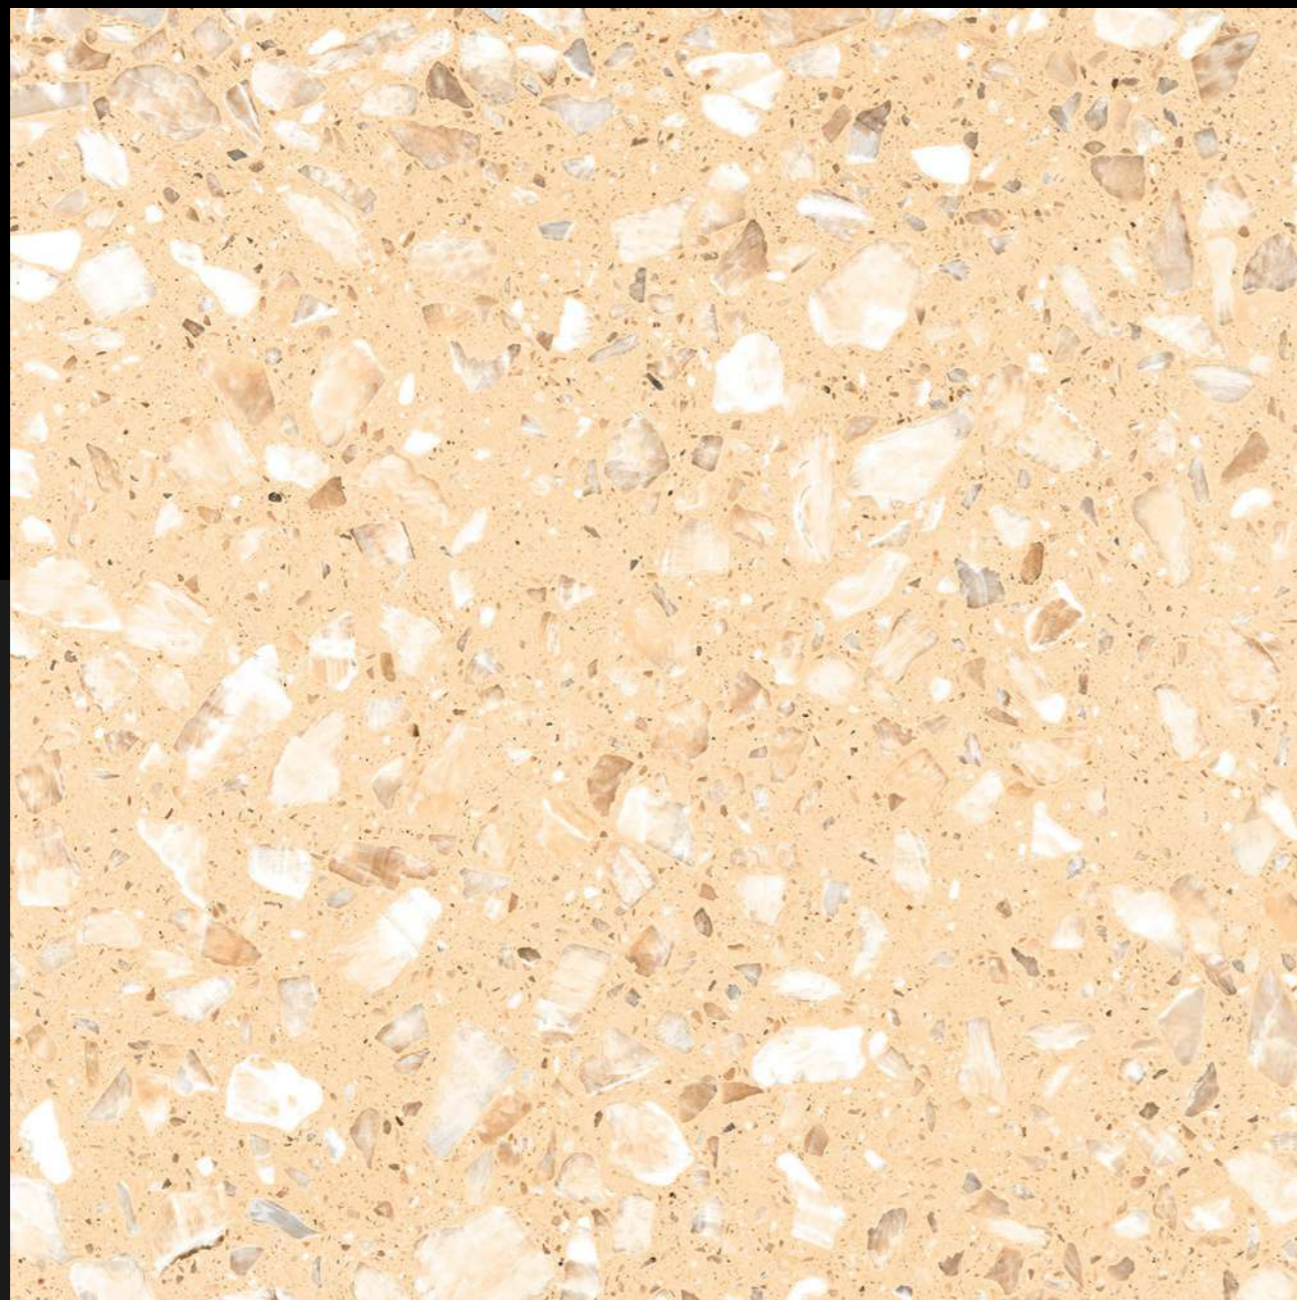

MILANO BROWN

MARBLE SERIES

Design

MILANO
BROWN

RANDOM - 04

FINISH - GLOSSY

600X
600MM

MARBLE SERIES