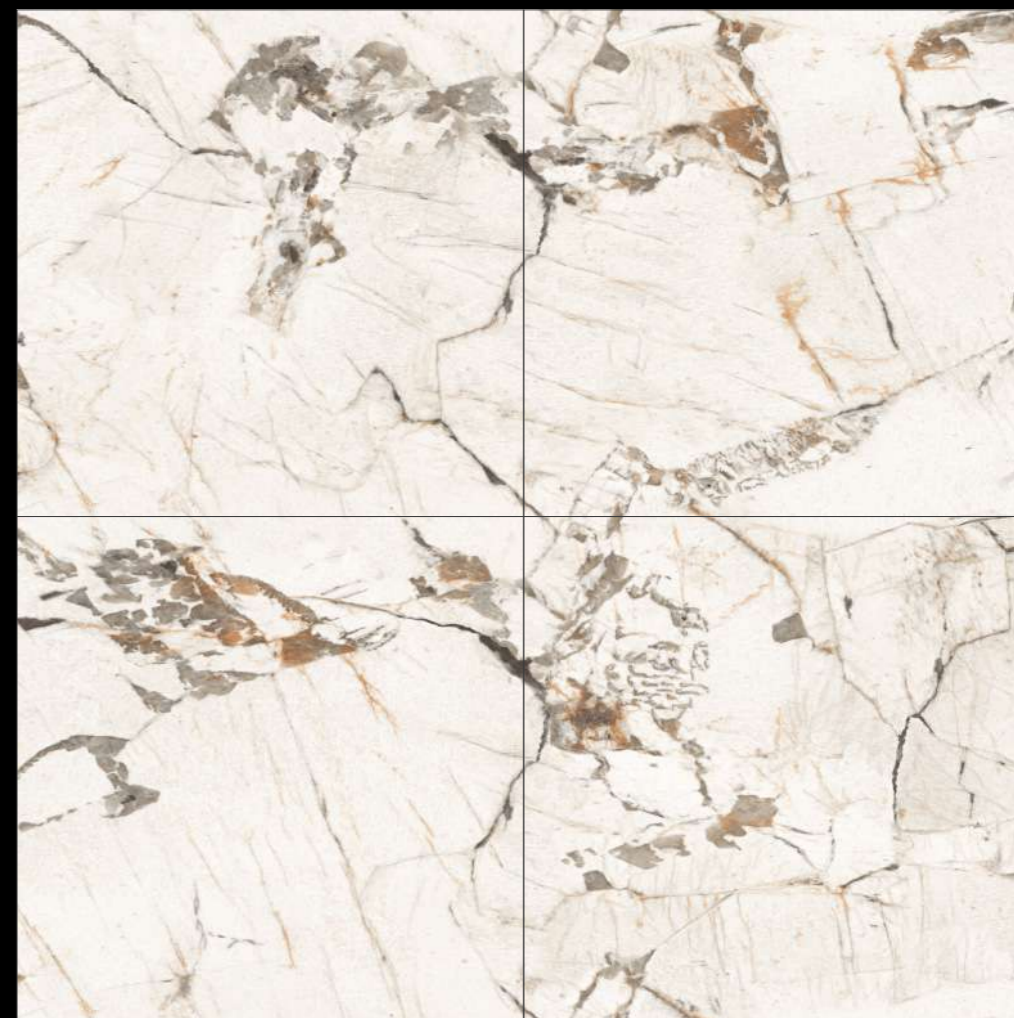

MARBLE
SERIES

Design

**ULTRON
WHITE**

RANDOM - 08

FINISH - GLOSSY

**600X
600MM**