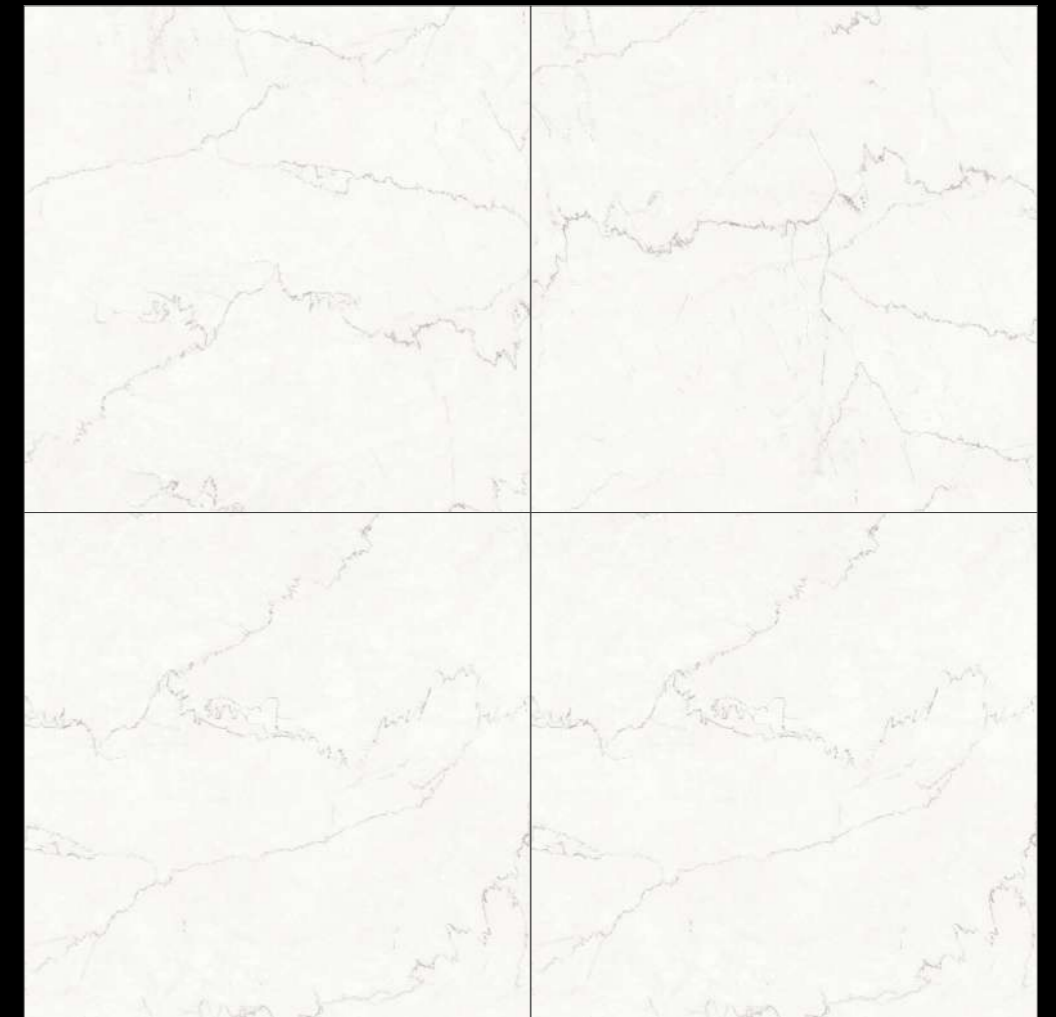

MARBLE
SERIES

Design

**BOTOCHINO
GREY**

RANDOM - 03

FINISH - GLOSSY

**600X
600MM**