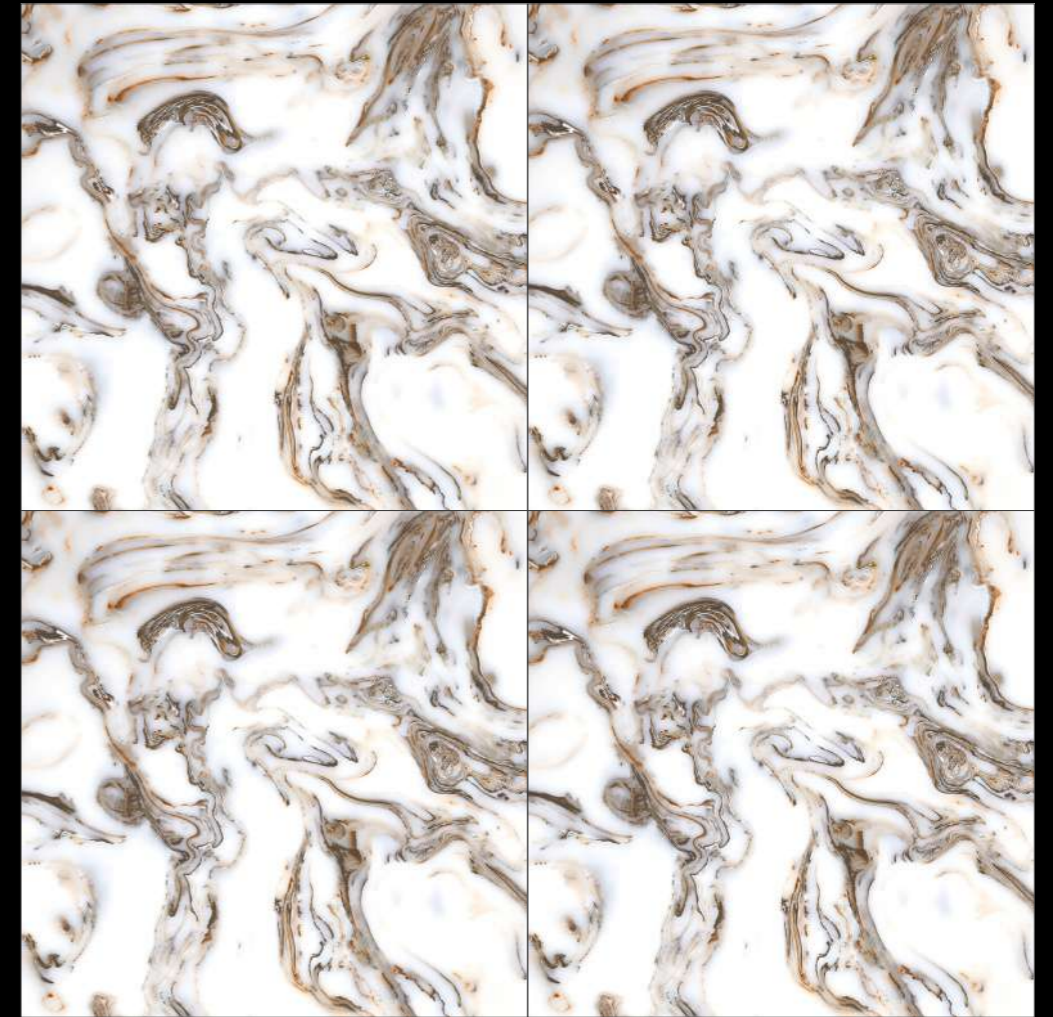

RANDOM - 08

FINISH - GLOSSY

**600X
600MM**

WAVES BEIGE

MARBLE
SERIES

Design

**WAVES
BEIGE**

FINISH - GLOSSY