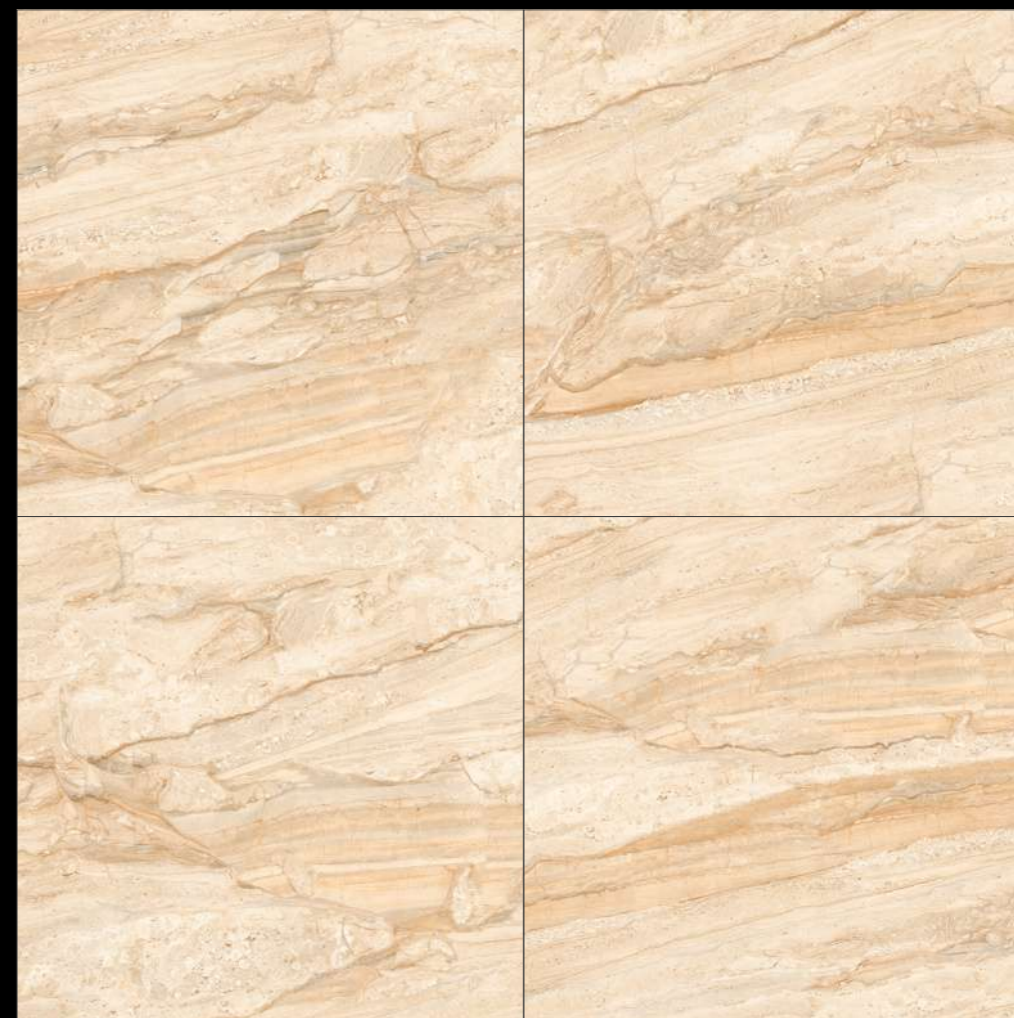

MARBLE
SERIES

Design

EDINBURG
DARK

RANDOM - 04

FINISH - GLOSSY

600X
600MM