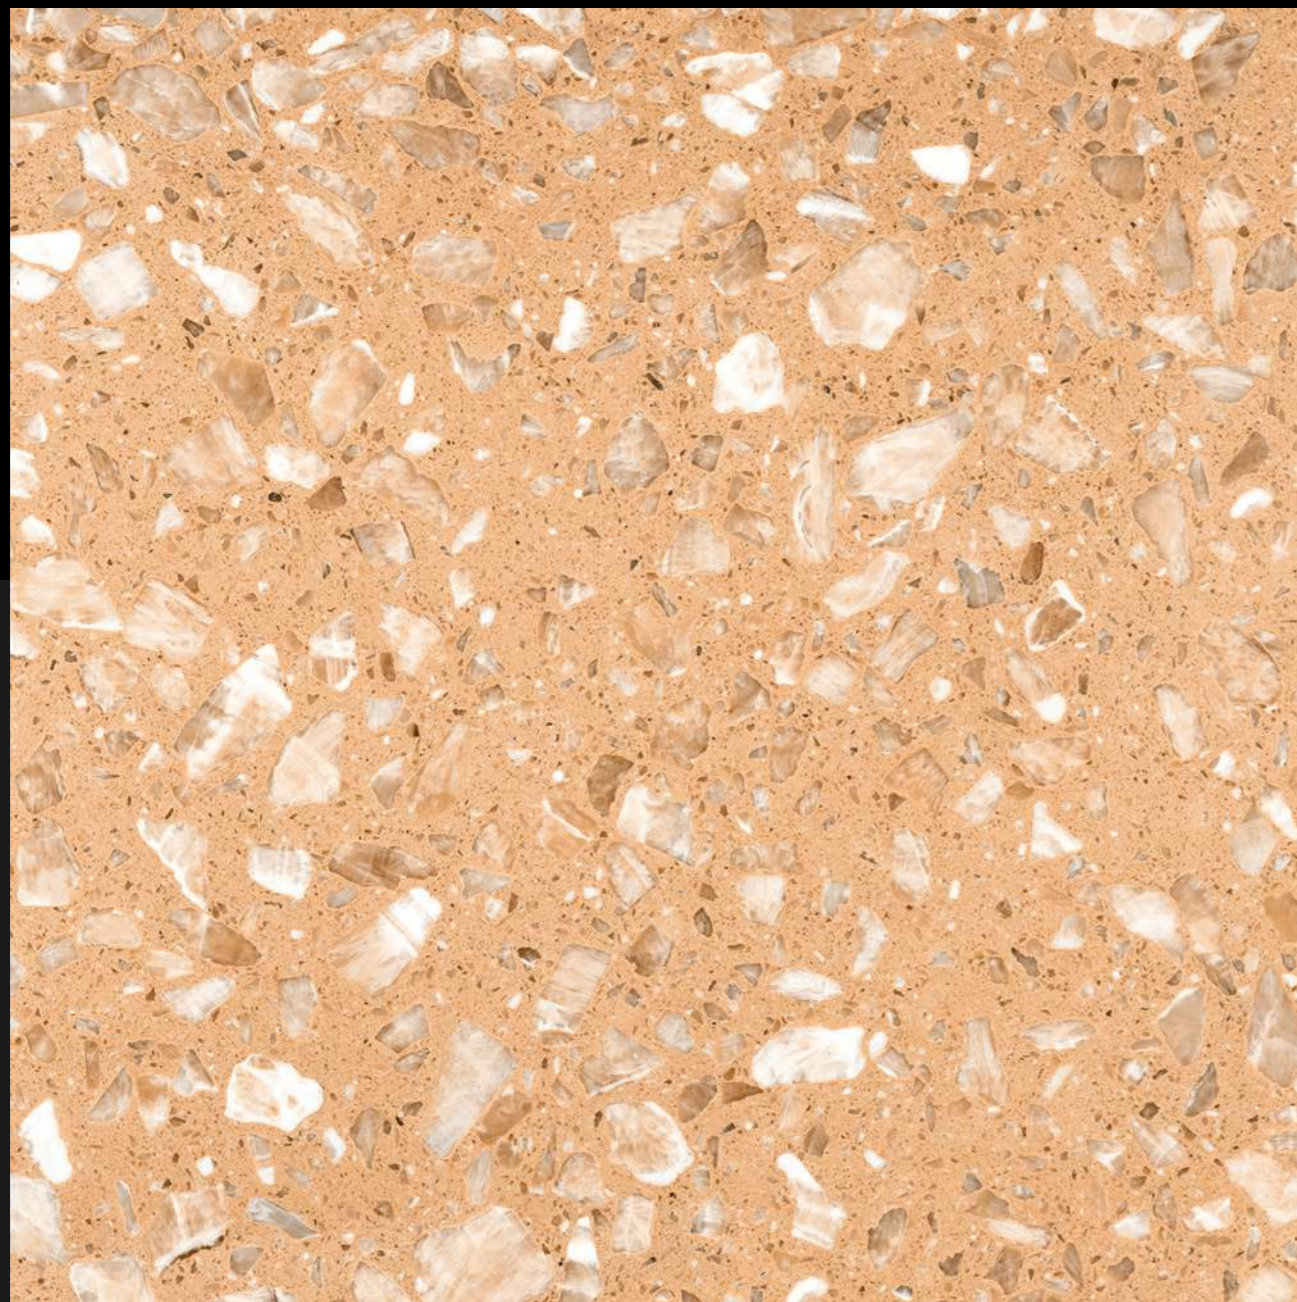

MARBLE SERIES

Design

MILANO
BROWN

RANDOM - 04

FINISH - GLOSSY

600X
600MM