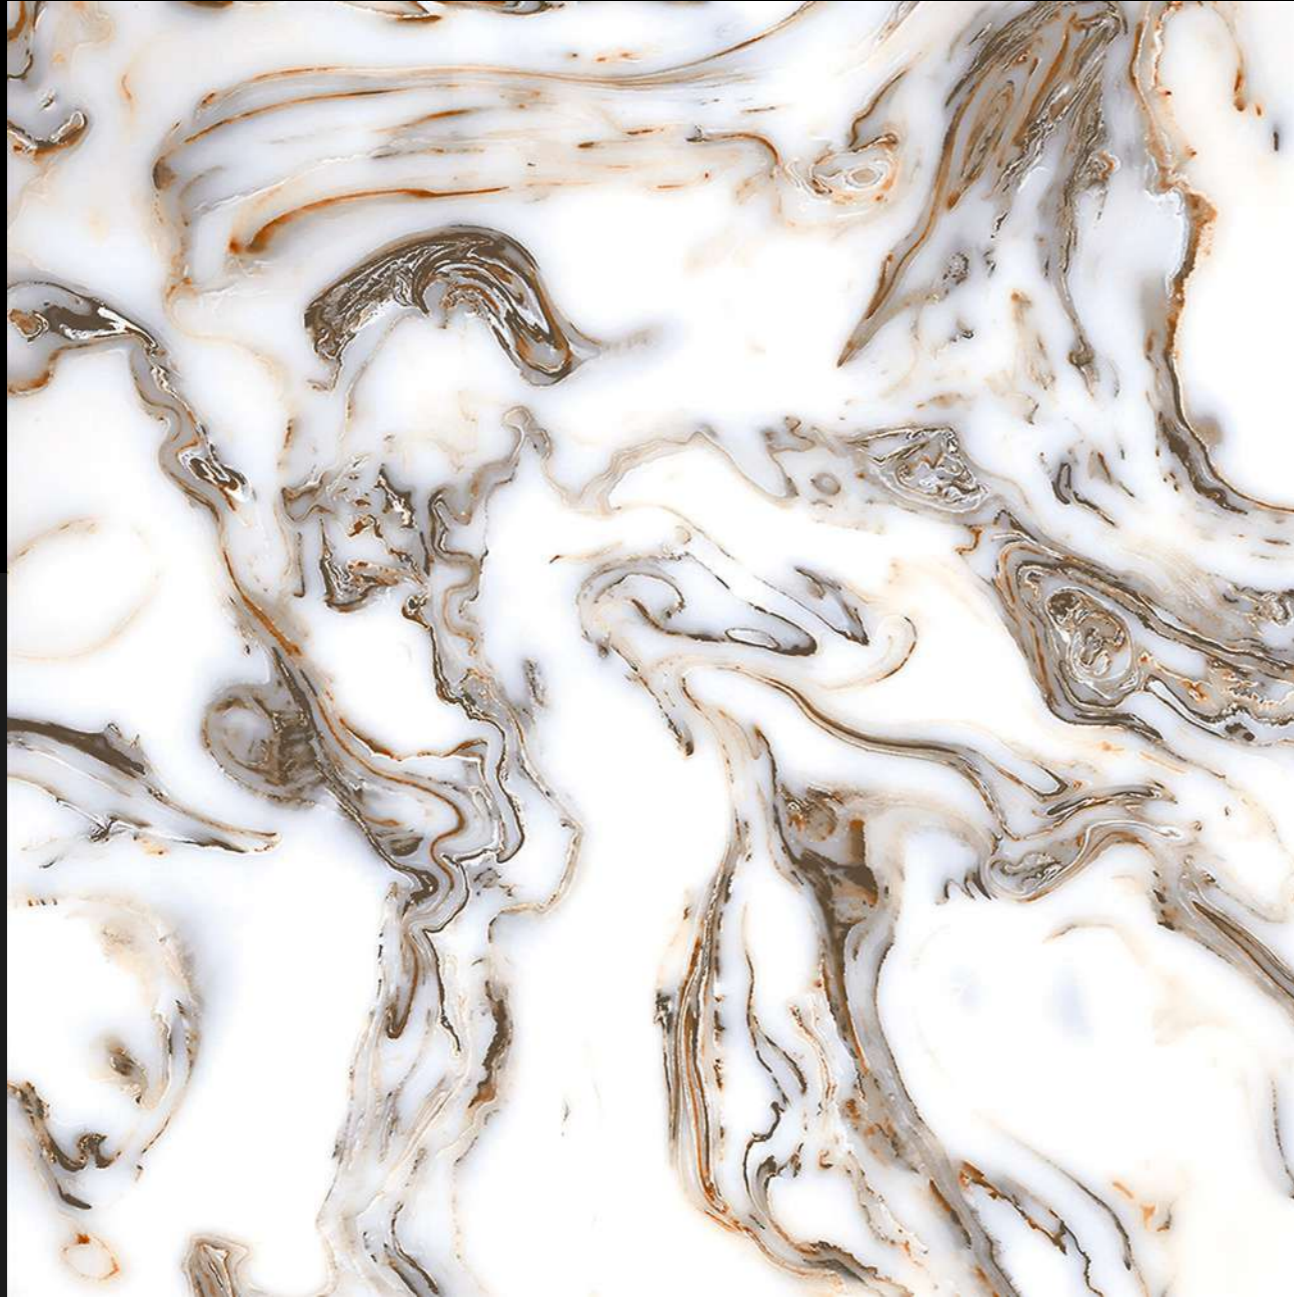

RANDOM - 08

FINISH - GLOSSY

**600X
600MM**

WAVES BEIGE

MARBLE
SERIES

Design

**WAVES
BEIGE**

FINISH - GLOSSY