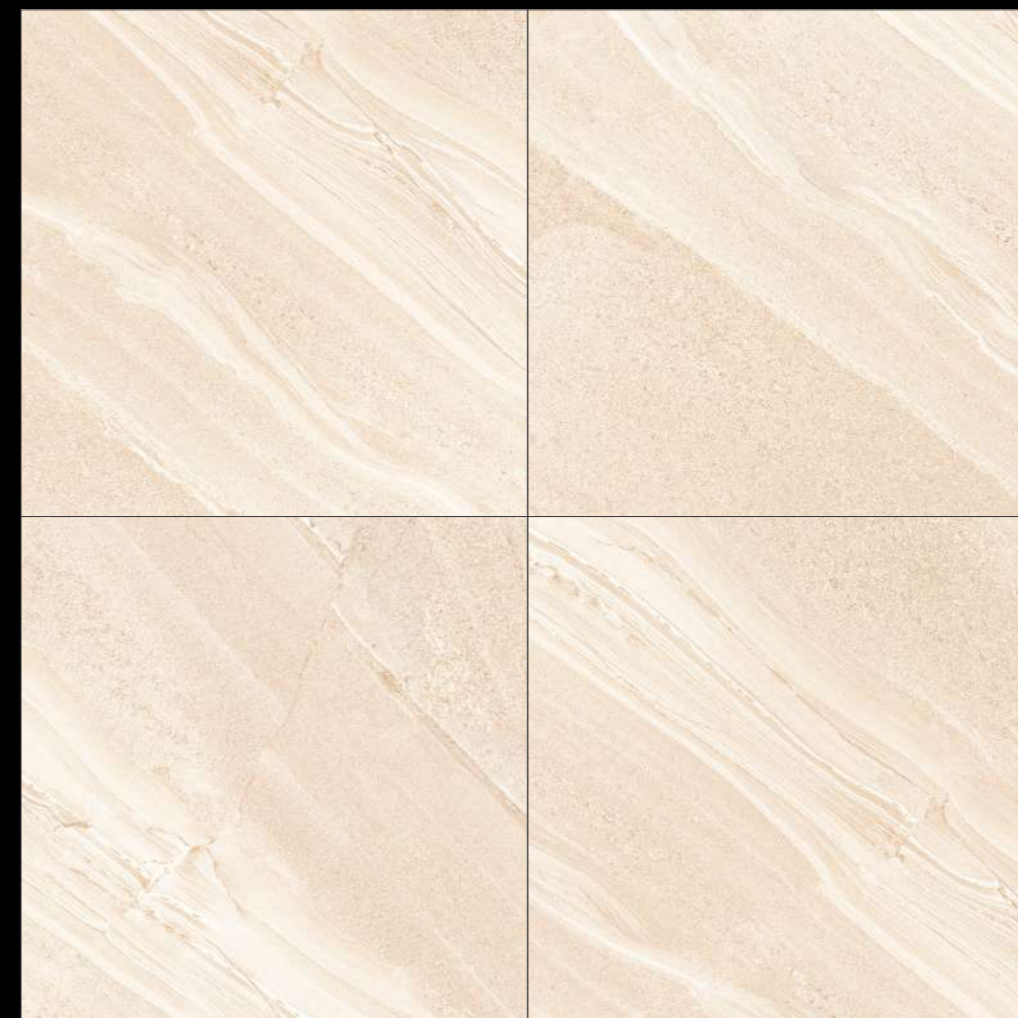

MARBLE
SERIES

Design

**HUMIRA
CREMA**

RANDOM - 04

FINISH - GLOSSY

**600X
600MM**