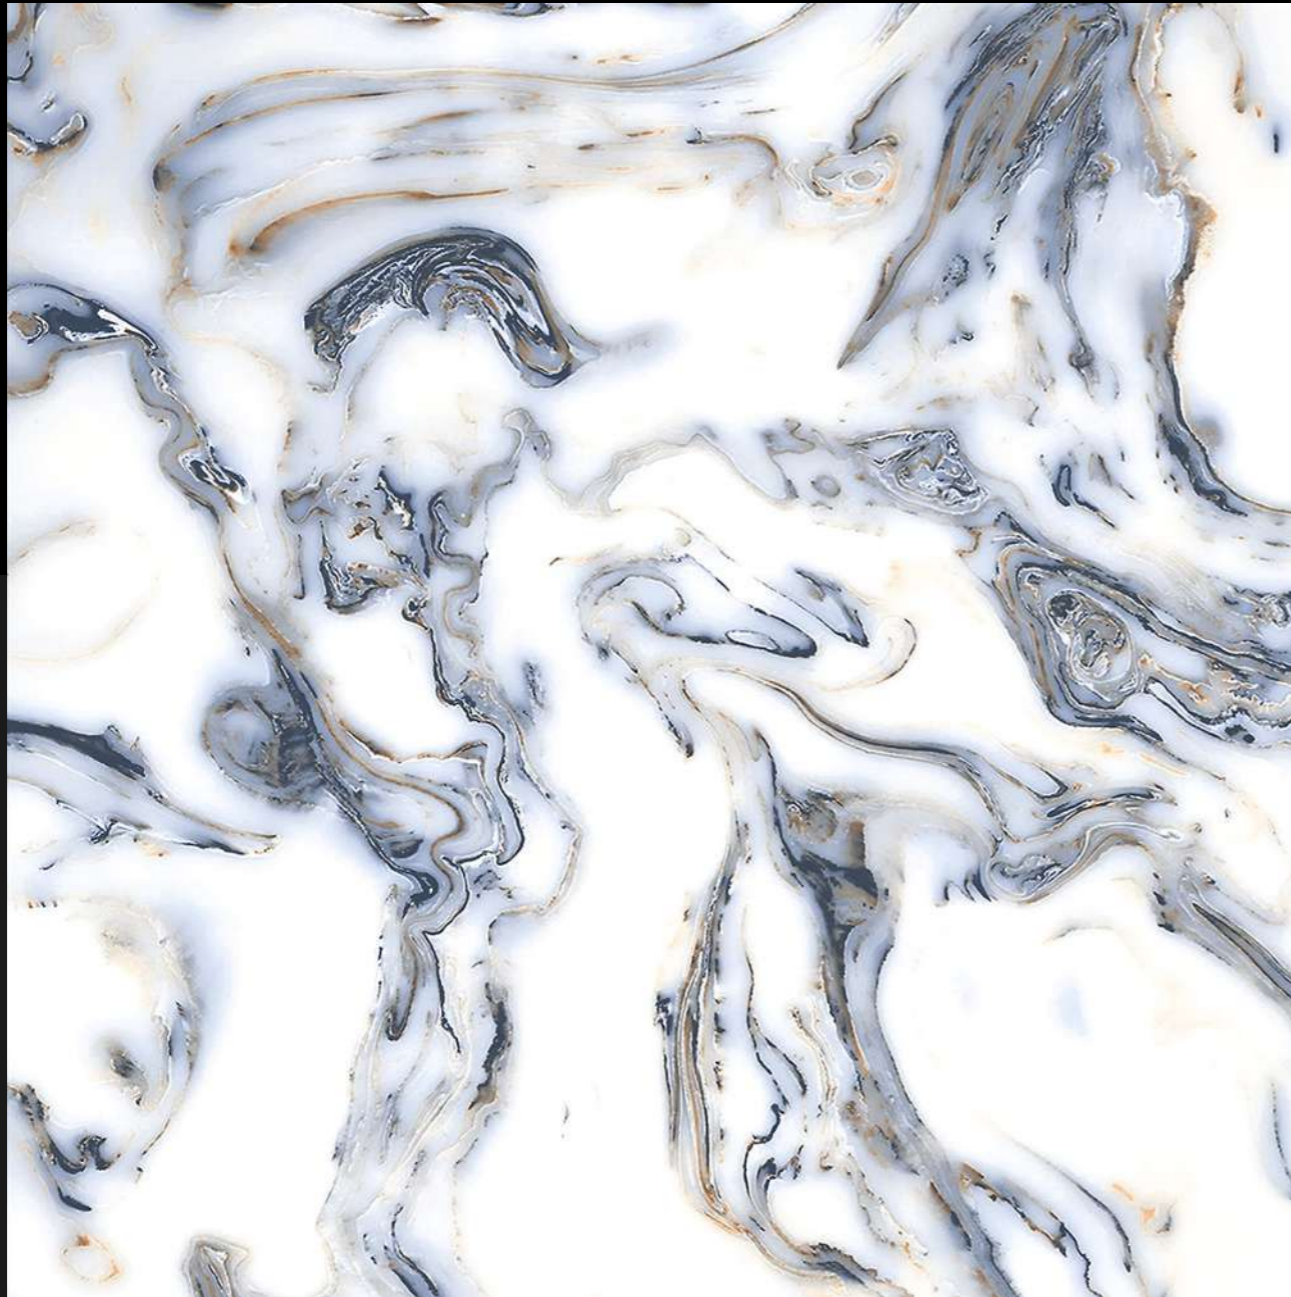

MARBLE
SERIES

Design

**WAVES
BLUE**

FINISH - GLOSSY

**600X
600MM**