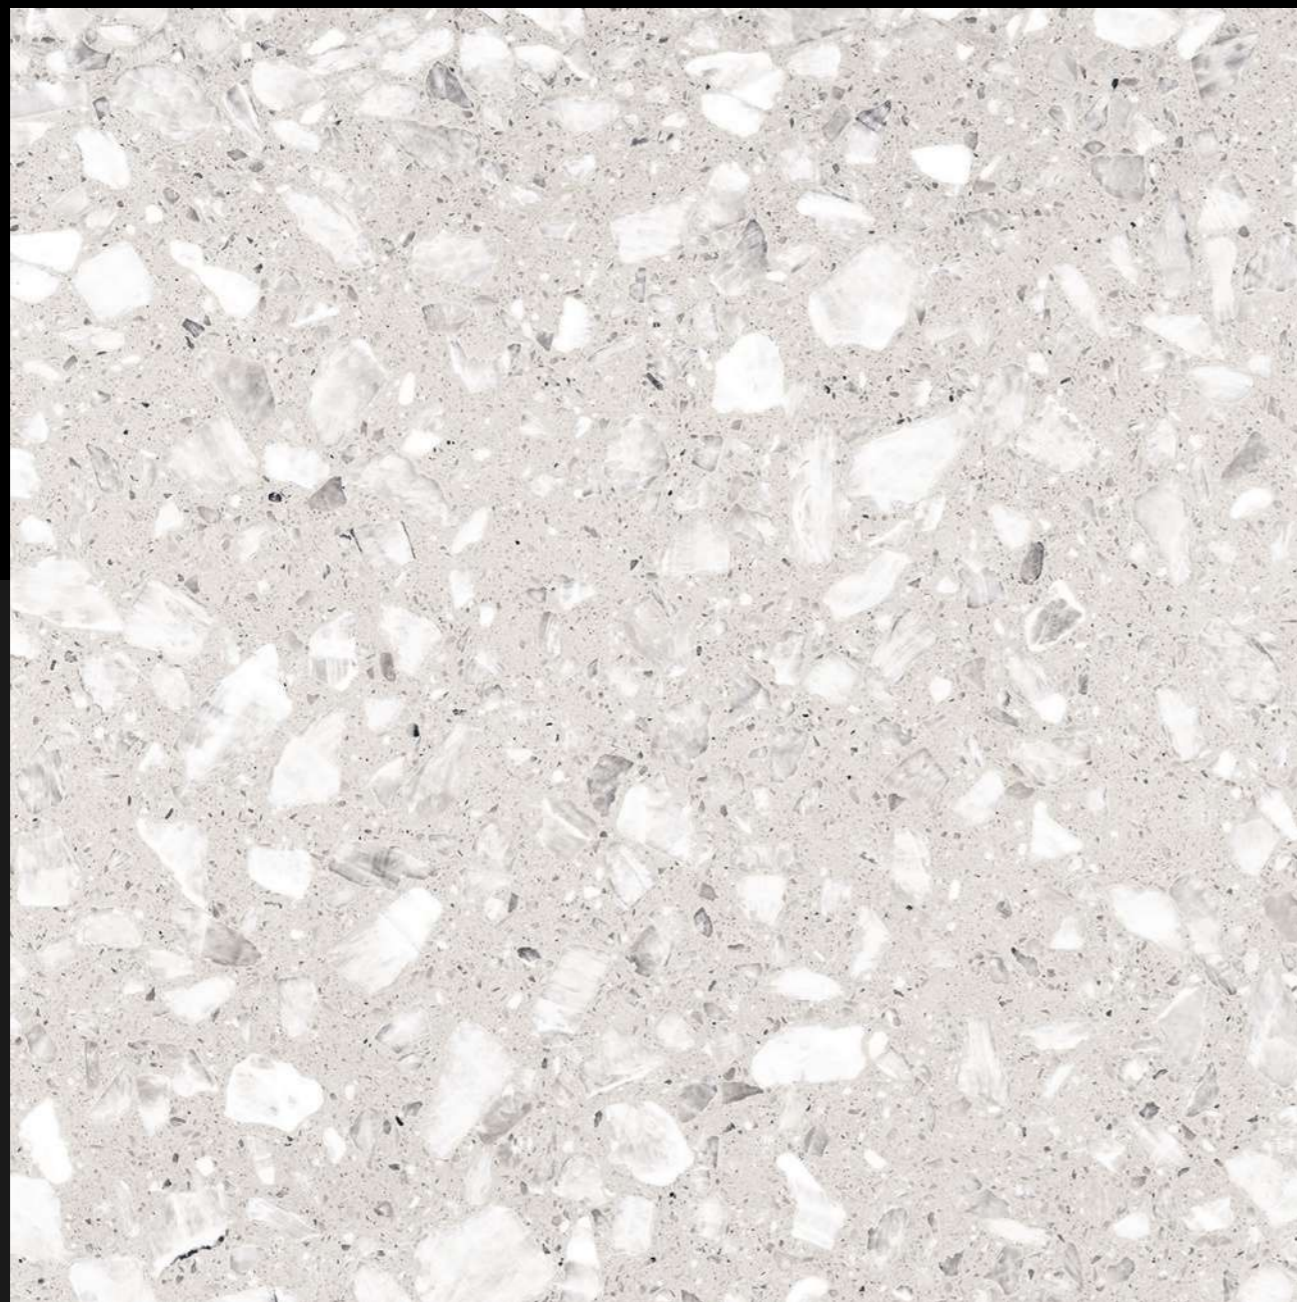

MARBLE
SERIES

Design

**MILANO
GREY**

RANDOM - 04

FINISH - GLOSSY

**600X
600MM**