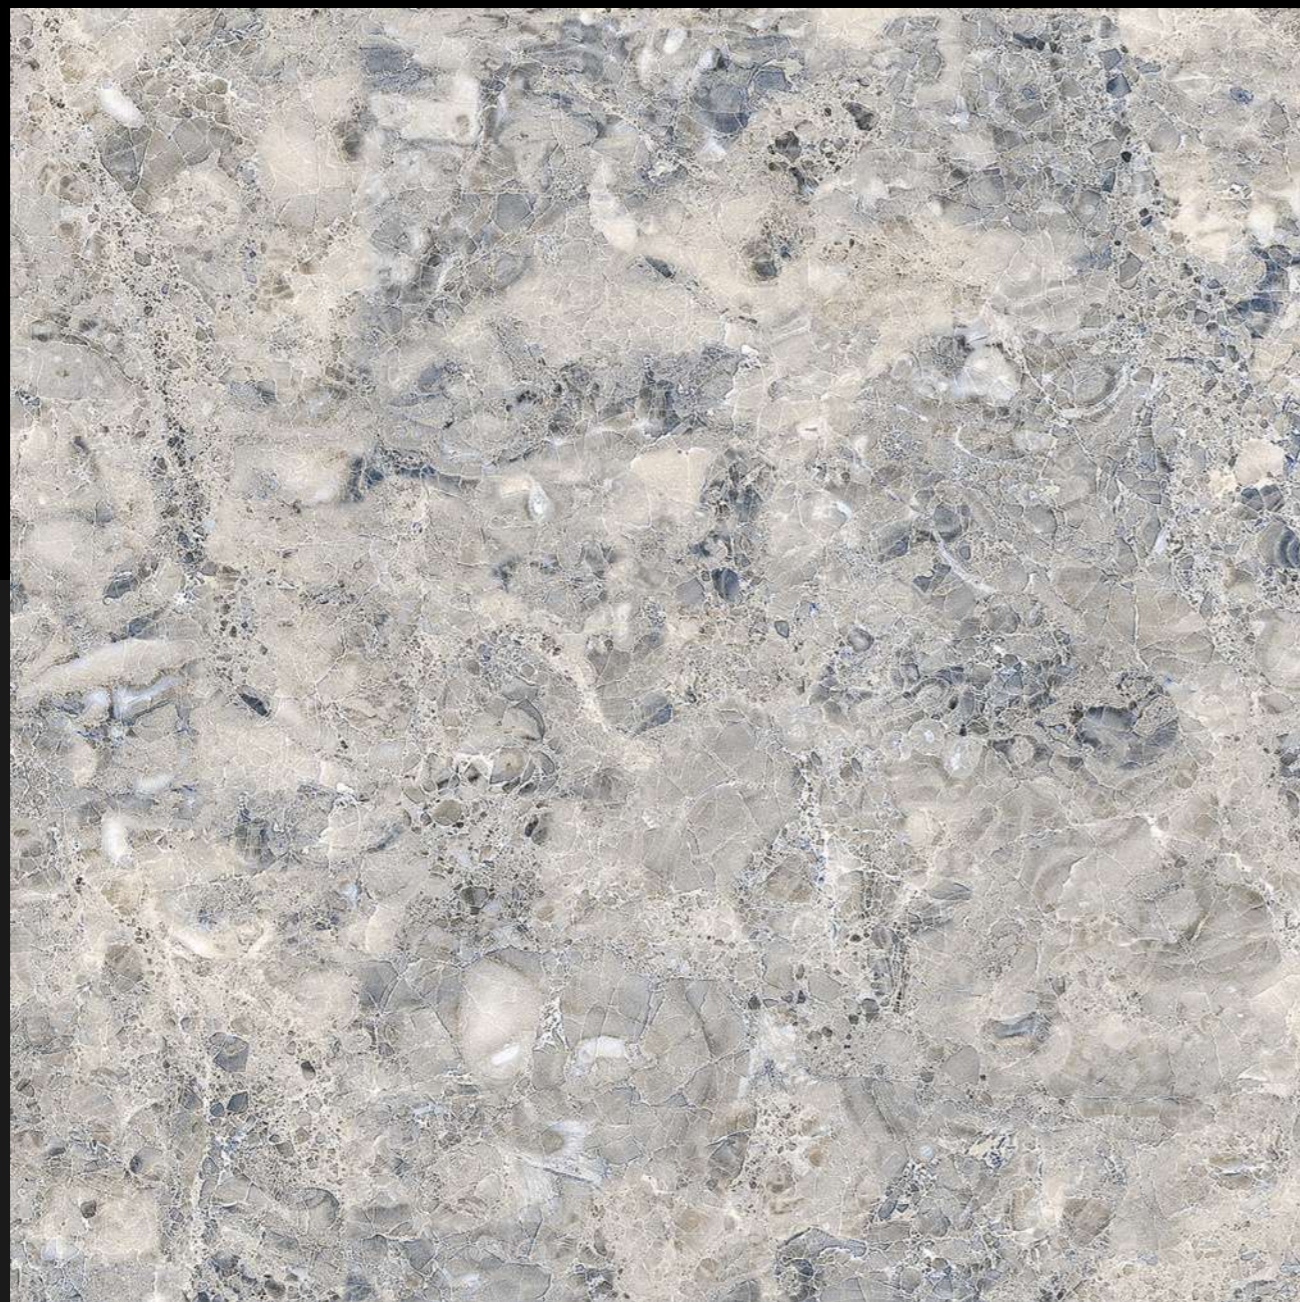

MARBLE

SERIES

Design

**ABERDEEN
NERO**

RANDOM - 04

FINISH - GLOSSY

**600X
600MM**