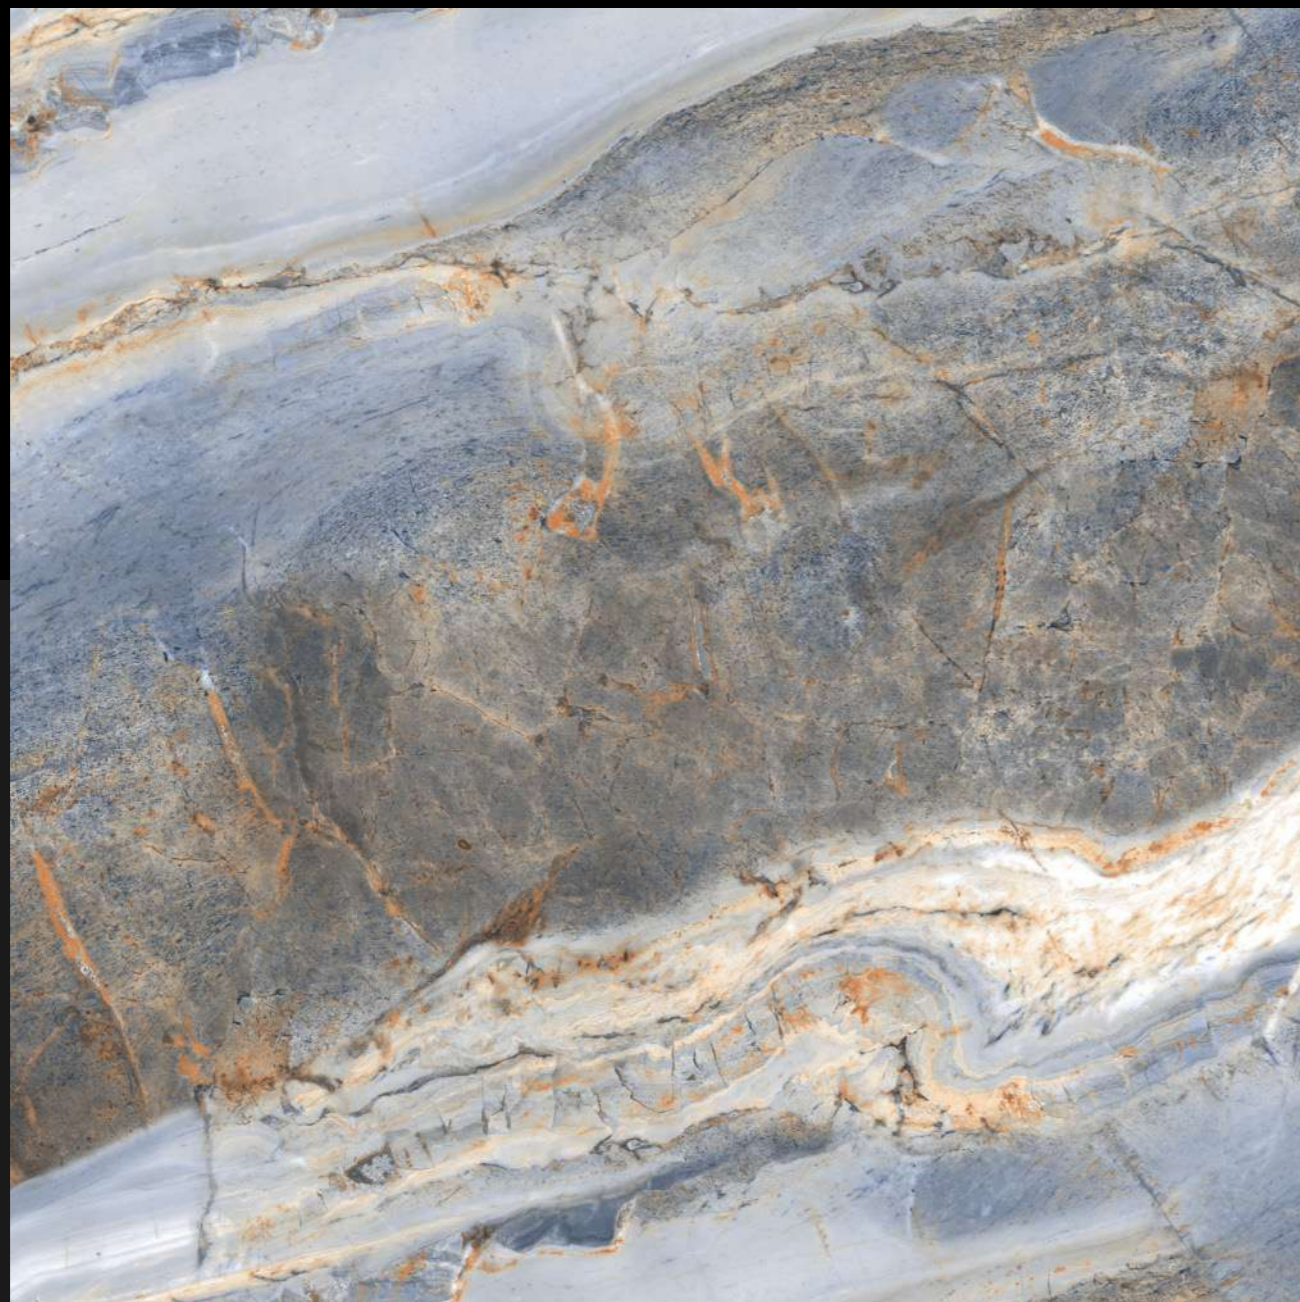

Design

**SEAWAVE
WHITE**

RANDOM - 04

FINISH - GLOSSY

**600X
600MM**

Solo Blue

MARBLE

SERIES