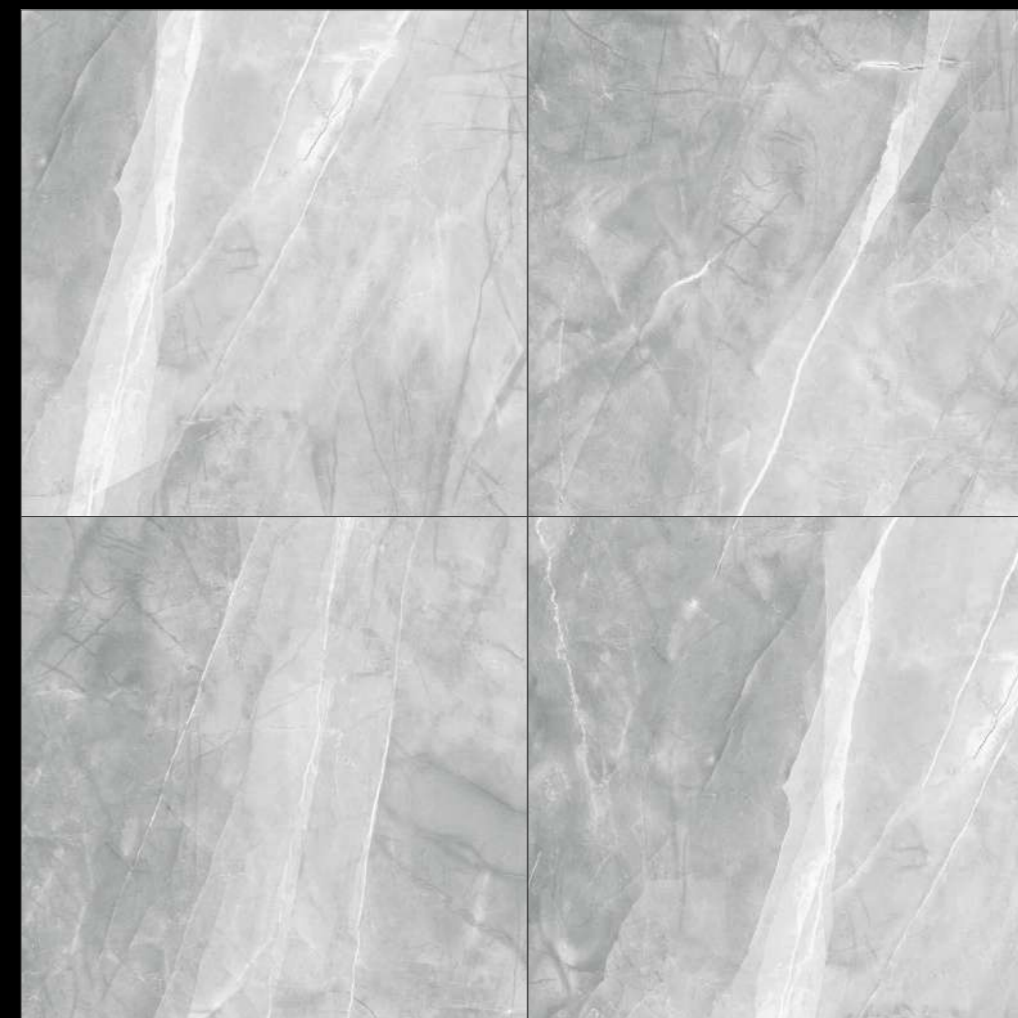

Design

**ALESSIA
BIANCO**

RANDOM - 10

FINISH - GLOSSY

**600X
600MM**

MARBLE

SERIES

Design