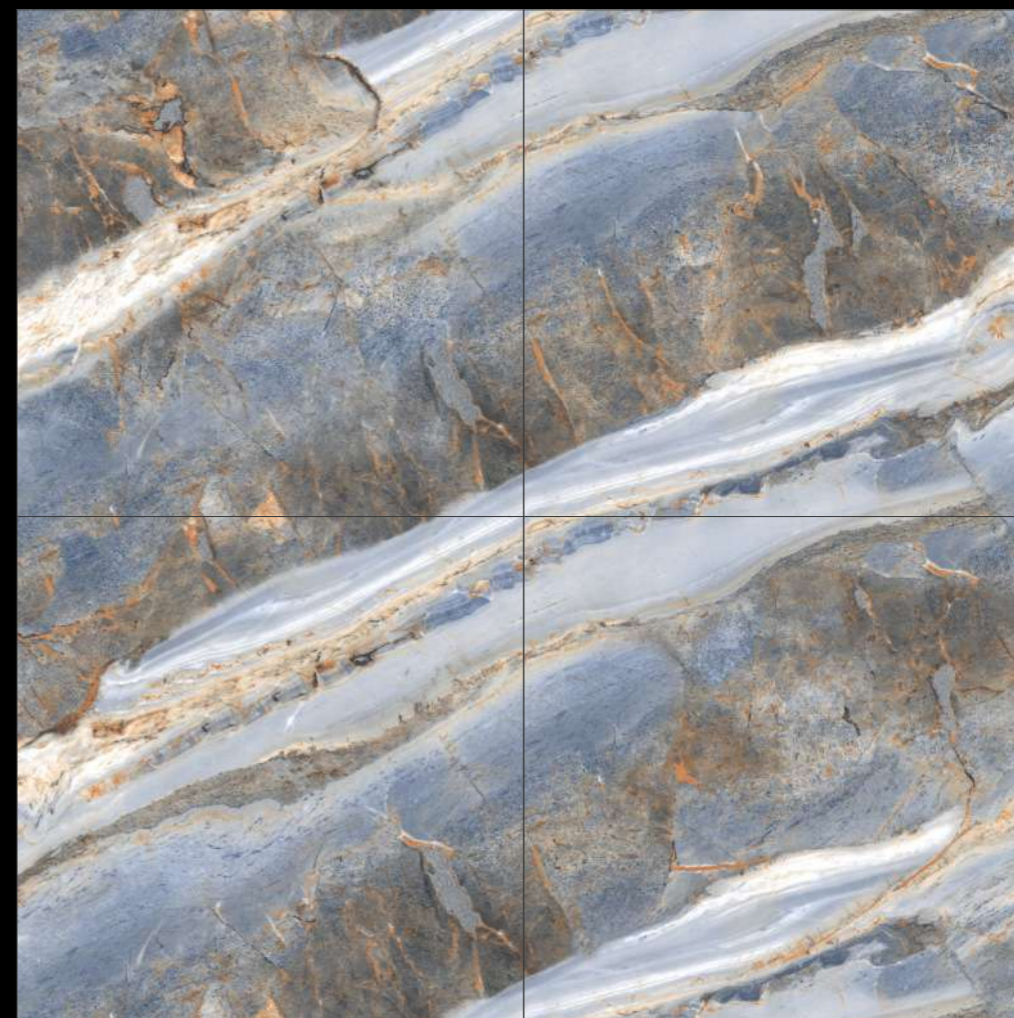

Design

**SEAWAVE
WHITE**

RANDOM - 04

FINISH - GLOSSY

**600X
600MM**

Solo Blue

MARBLE

SERIES