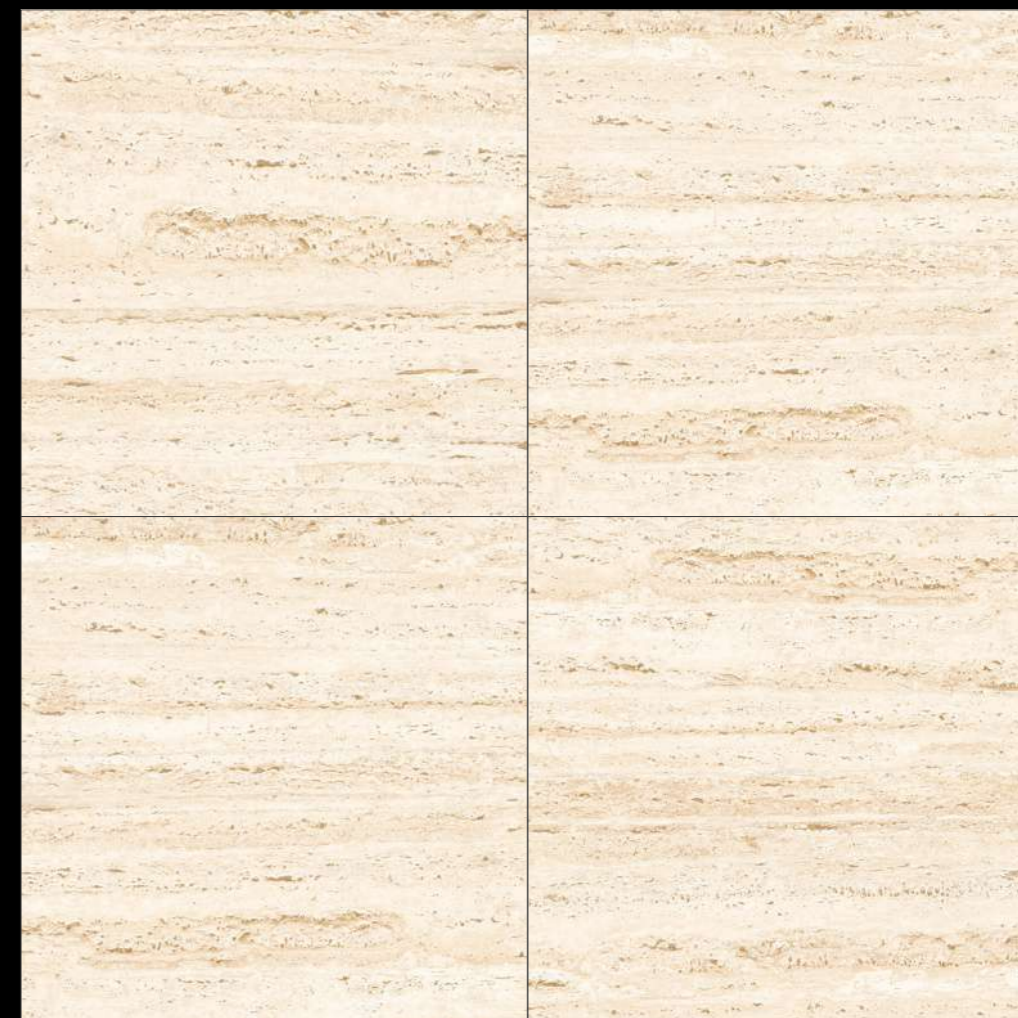

MARBLE SERIES

Design

TRAVERTINE
BEIGE

RANDOM - 04

FINISH - GLOSSY

600X
600MM