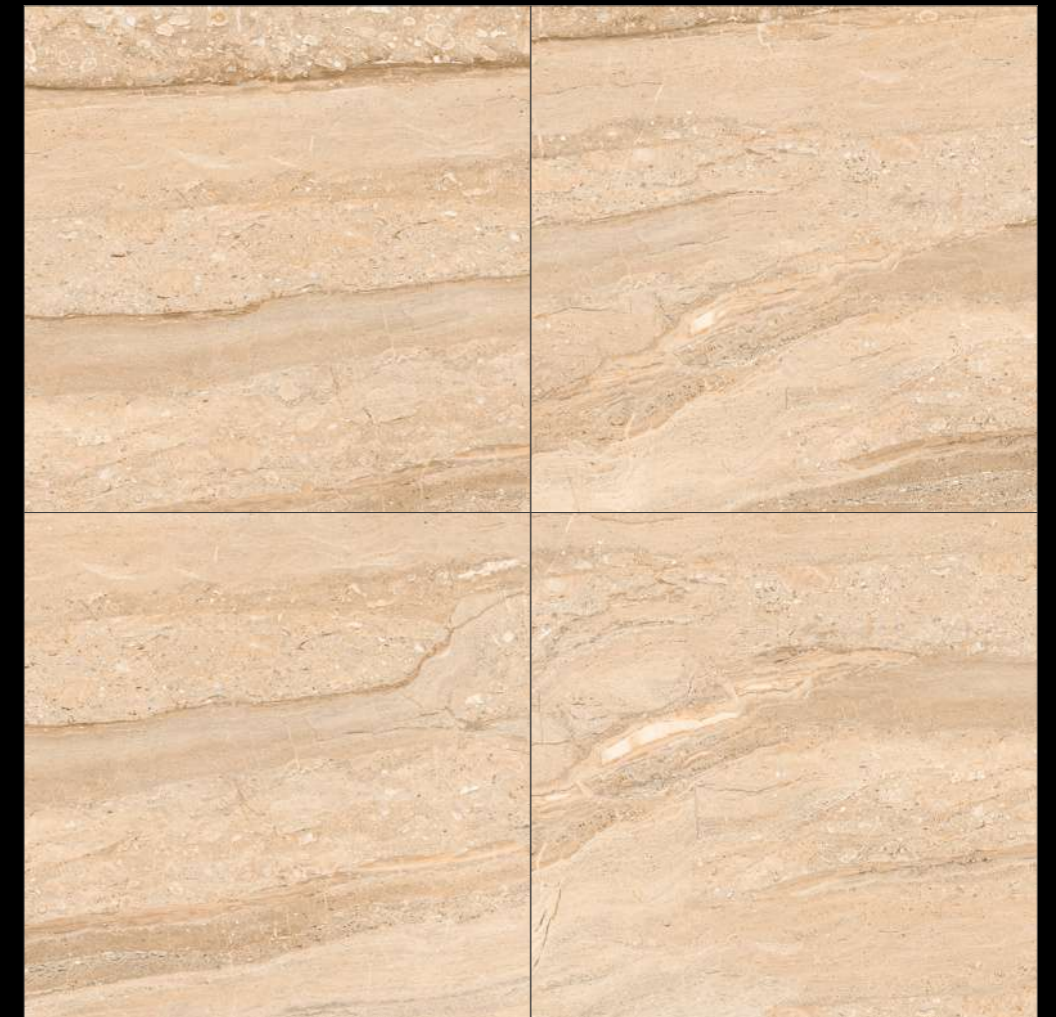

MARBLE

SERIES

Design

**DAINA EARTH
BROWN**

RANDOM - 04

FINISH - GLOSSY

**600X
600MM**